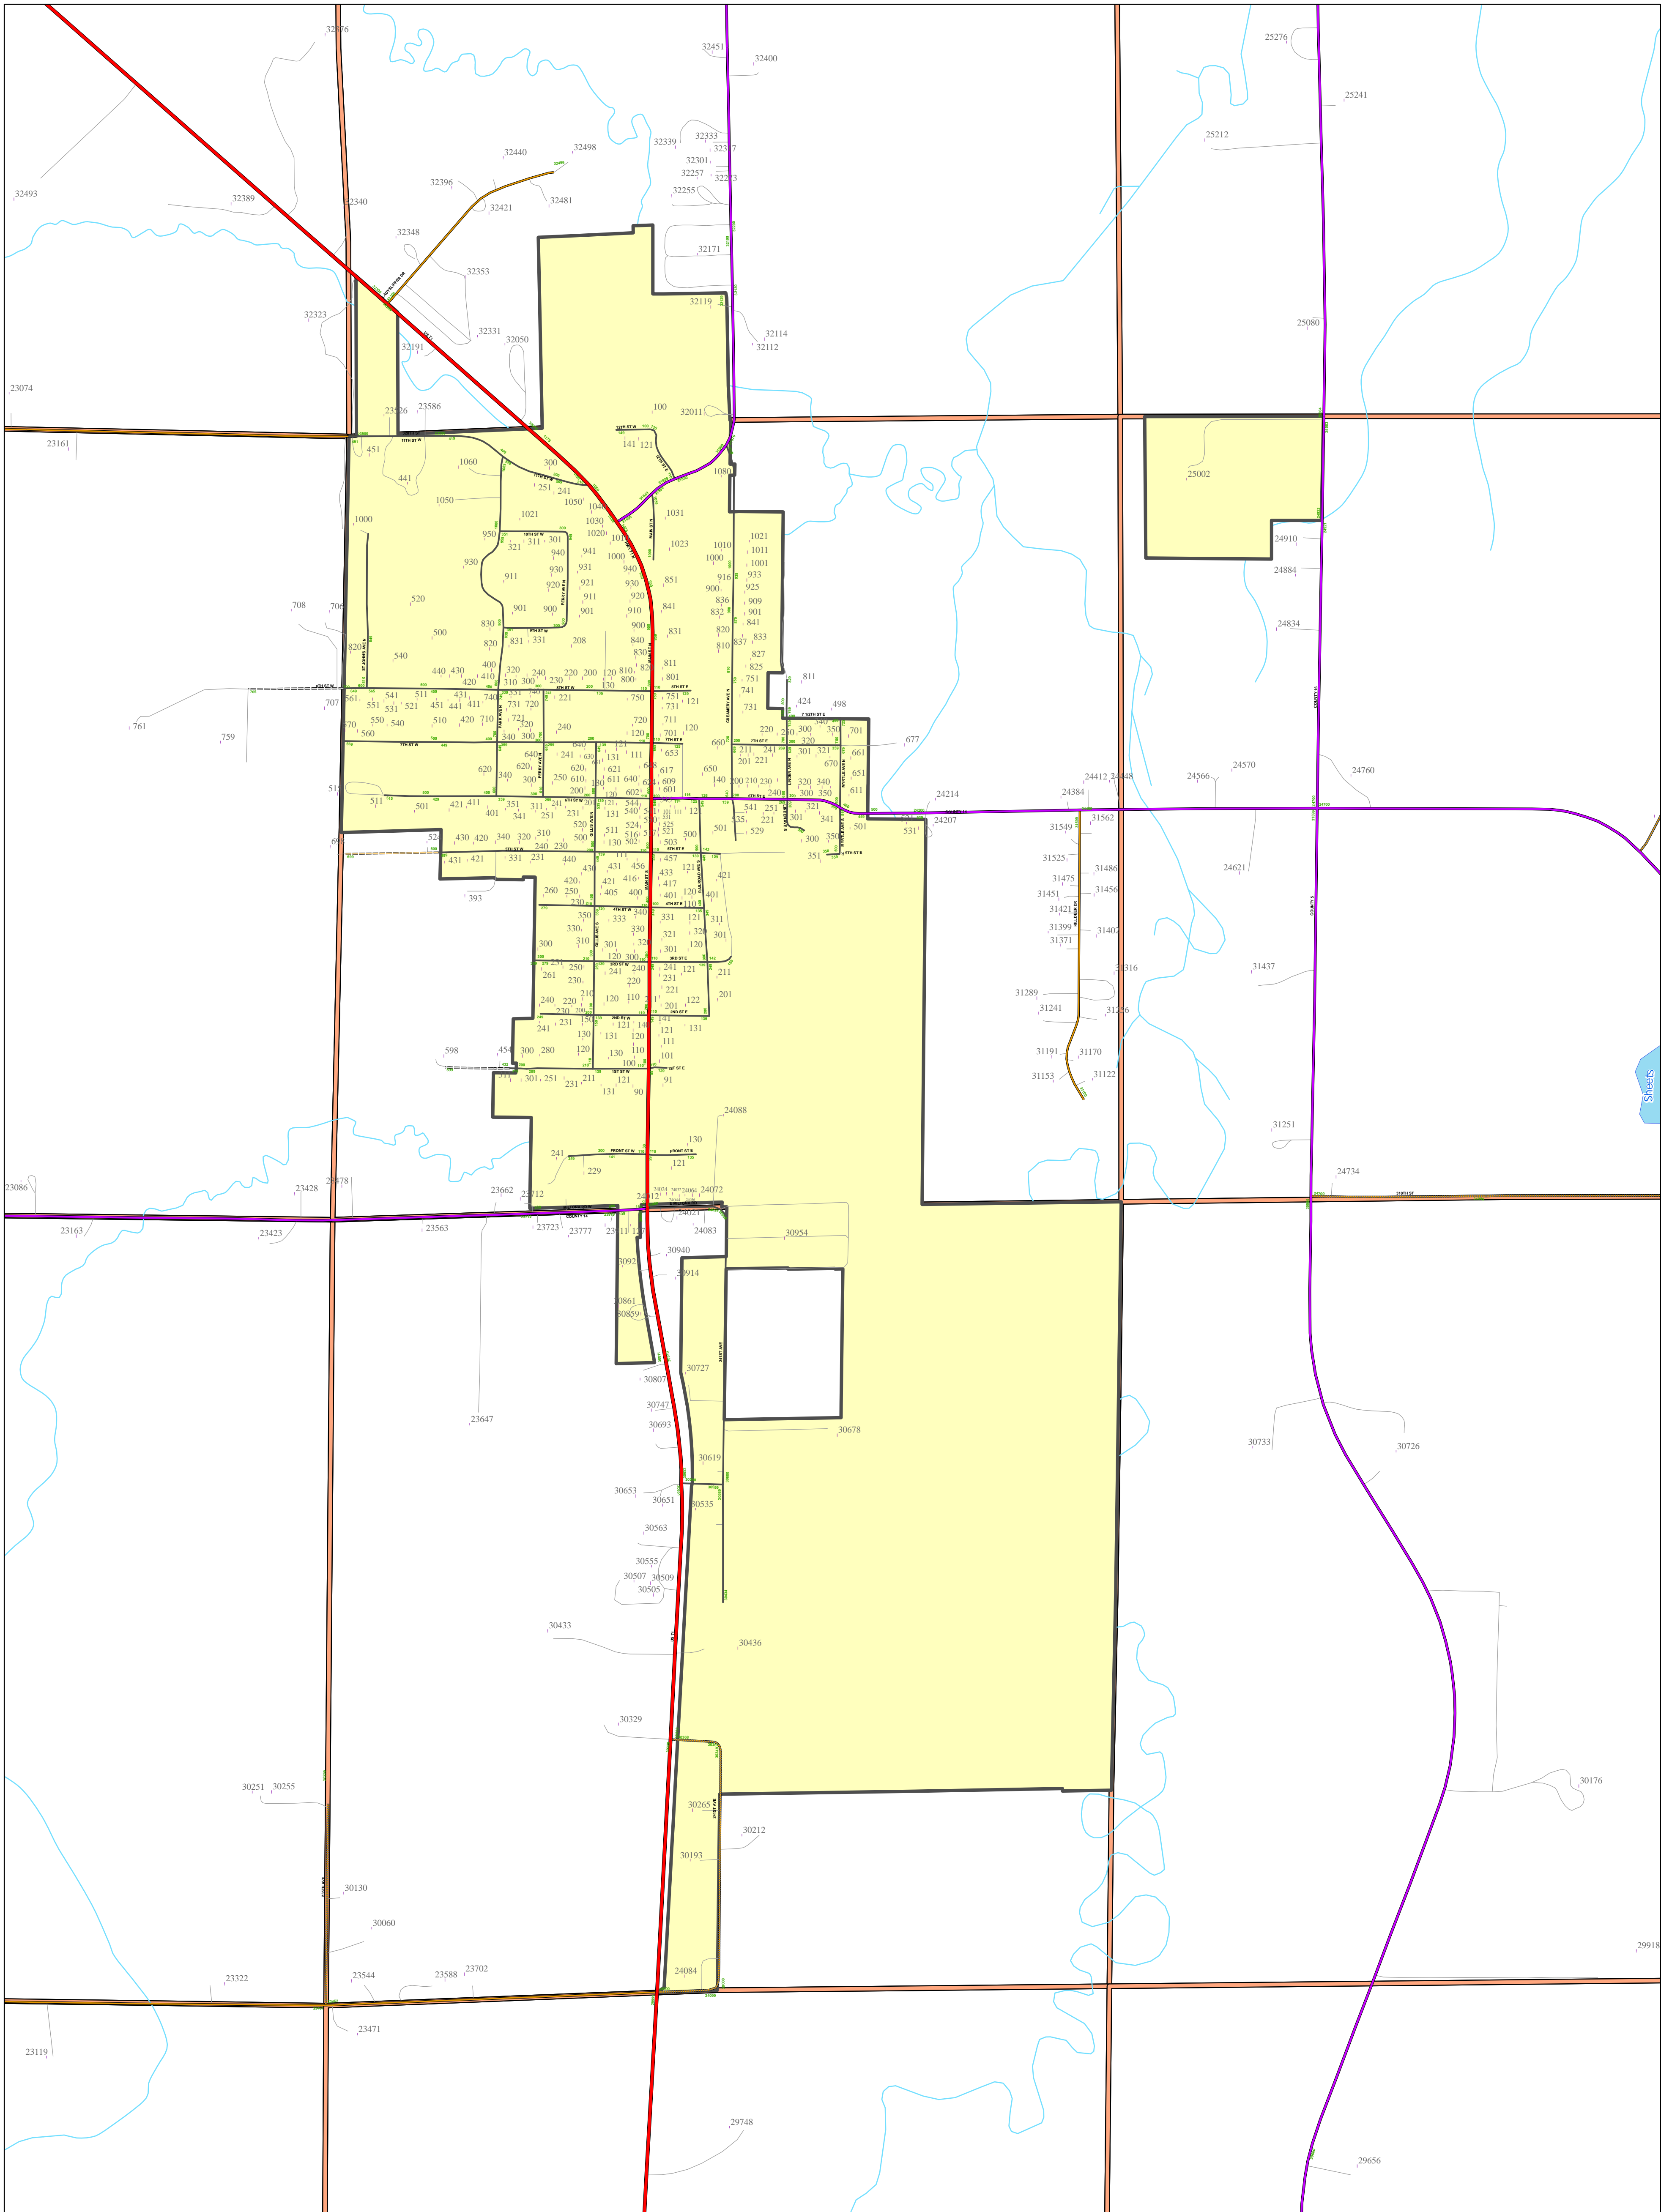

CITY OF BROWERVILLE ADDRESS MAP

TODD COUNTY, MINNESOTA

Todd County GIS
215 1st Ave S, Ste 102
Long Prairie, MN 56347
(Office) 320-732-4248

- Interstate
- US Highway
- State Highway
- CSAH- Paved
- CSAH - Gravel
- County Road- Paved
- County Road- Gravel
- Municipal
- TWP- Paved
- TWP - Gravel
- TWP - Min. Maint.
- Private Road
- Railroad
- Driveway
- Stream
- Lake
- City
- Township
- Section
- Address Site

Each road segment is labeled in green with the from / to range of address numbers

The Todd County GIS & Land Services Department has made every effort to provide the most accurate and up-to-date information available in this publication and cannot be held responsible for any unforeseen errors or omissions.