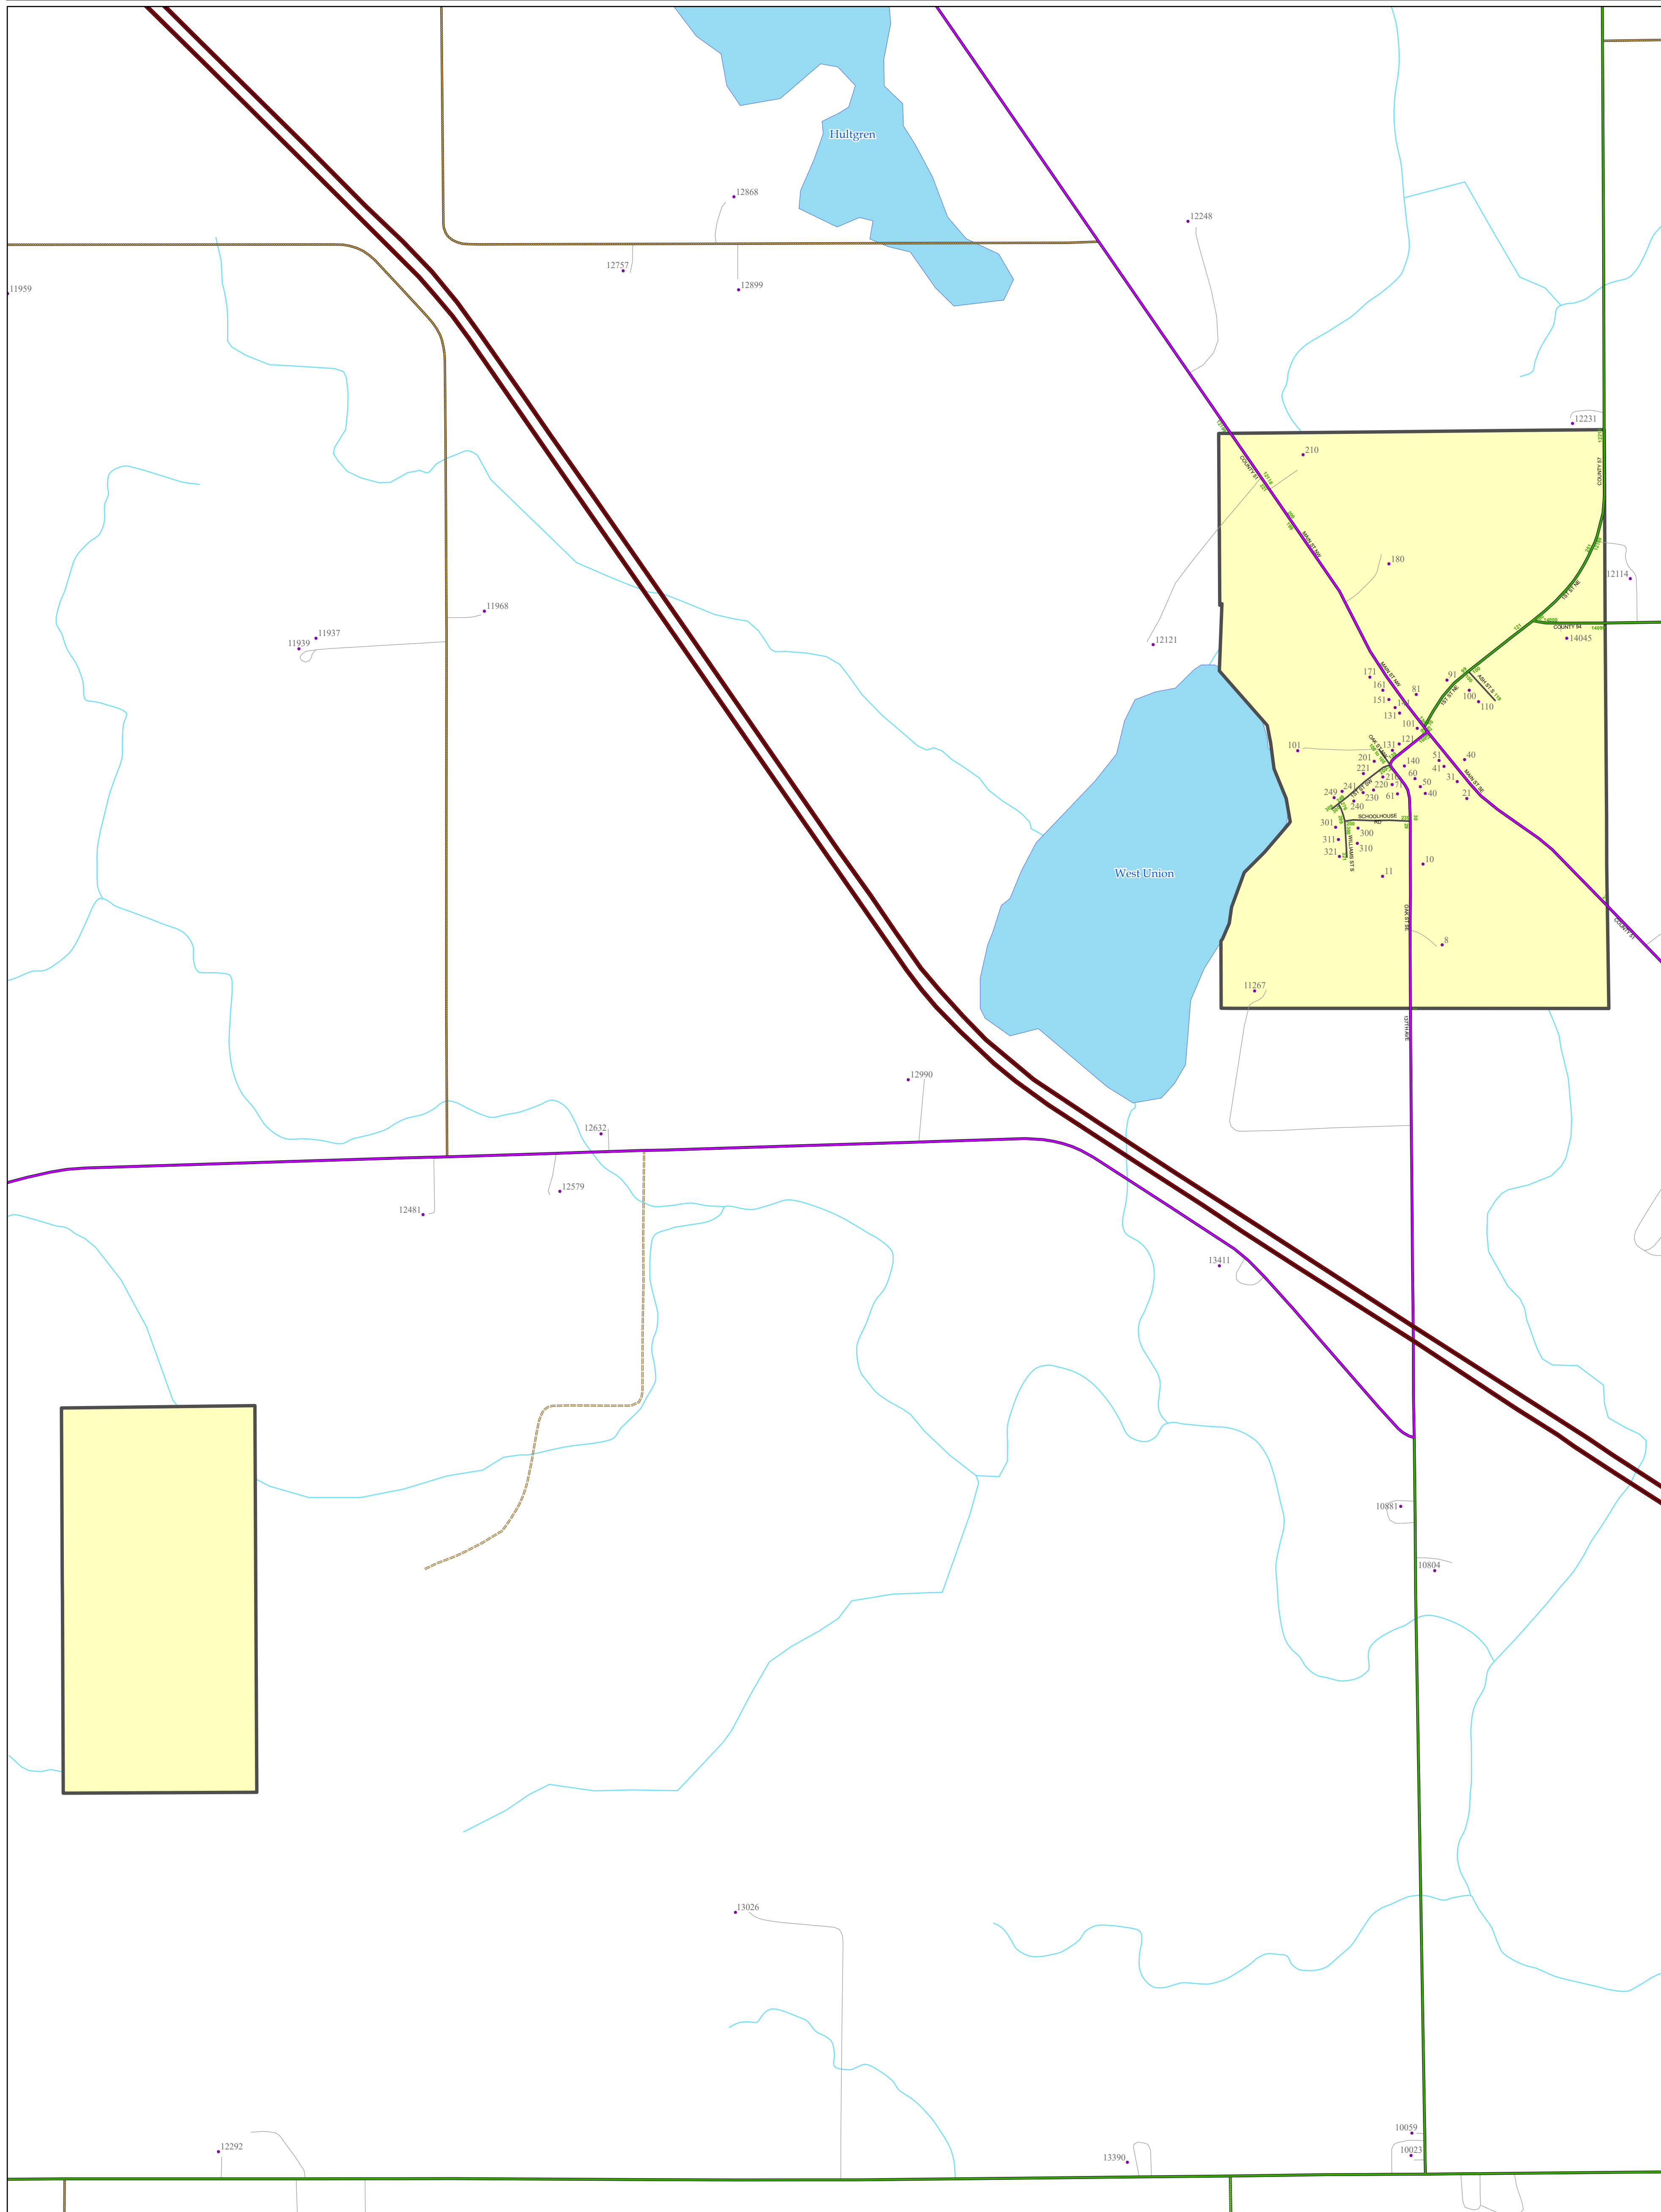

CITY OF WEST UNION ADDRESS MAP

TODD COUNTY, MINNESOTA

Todd County
MINNESOTA

Todd County GIS
215 1st Ave S, Ste 102
Long Prairie, MN 56347
(Office) 320-732-4248

- | | | |
|----------------------|-------------------|----------|
| Interstate | Municipal | Driveway |
| US Highway | TWP - Paved | Stream |
| State Highway | TWP - Gravel | Lake |
| CSAH - Paved | TWP - Min. Maint. | City |
| CSAH - Gravel | Private Road | Township |
| County Road - Paved | Railroad | Section |
| County Road - Gravel | Address Site | |

Miles
0 0.15 0.3

Created: May 2024

Each road segment is labeled in green with the from / to range of address numbers

The Todd County GIS & Land Services Department has made every effort to provide the most accurate and up-to-date information available in this publication and cannot be held responsible for any unforeseen errors or omissions.