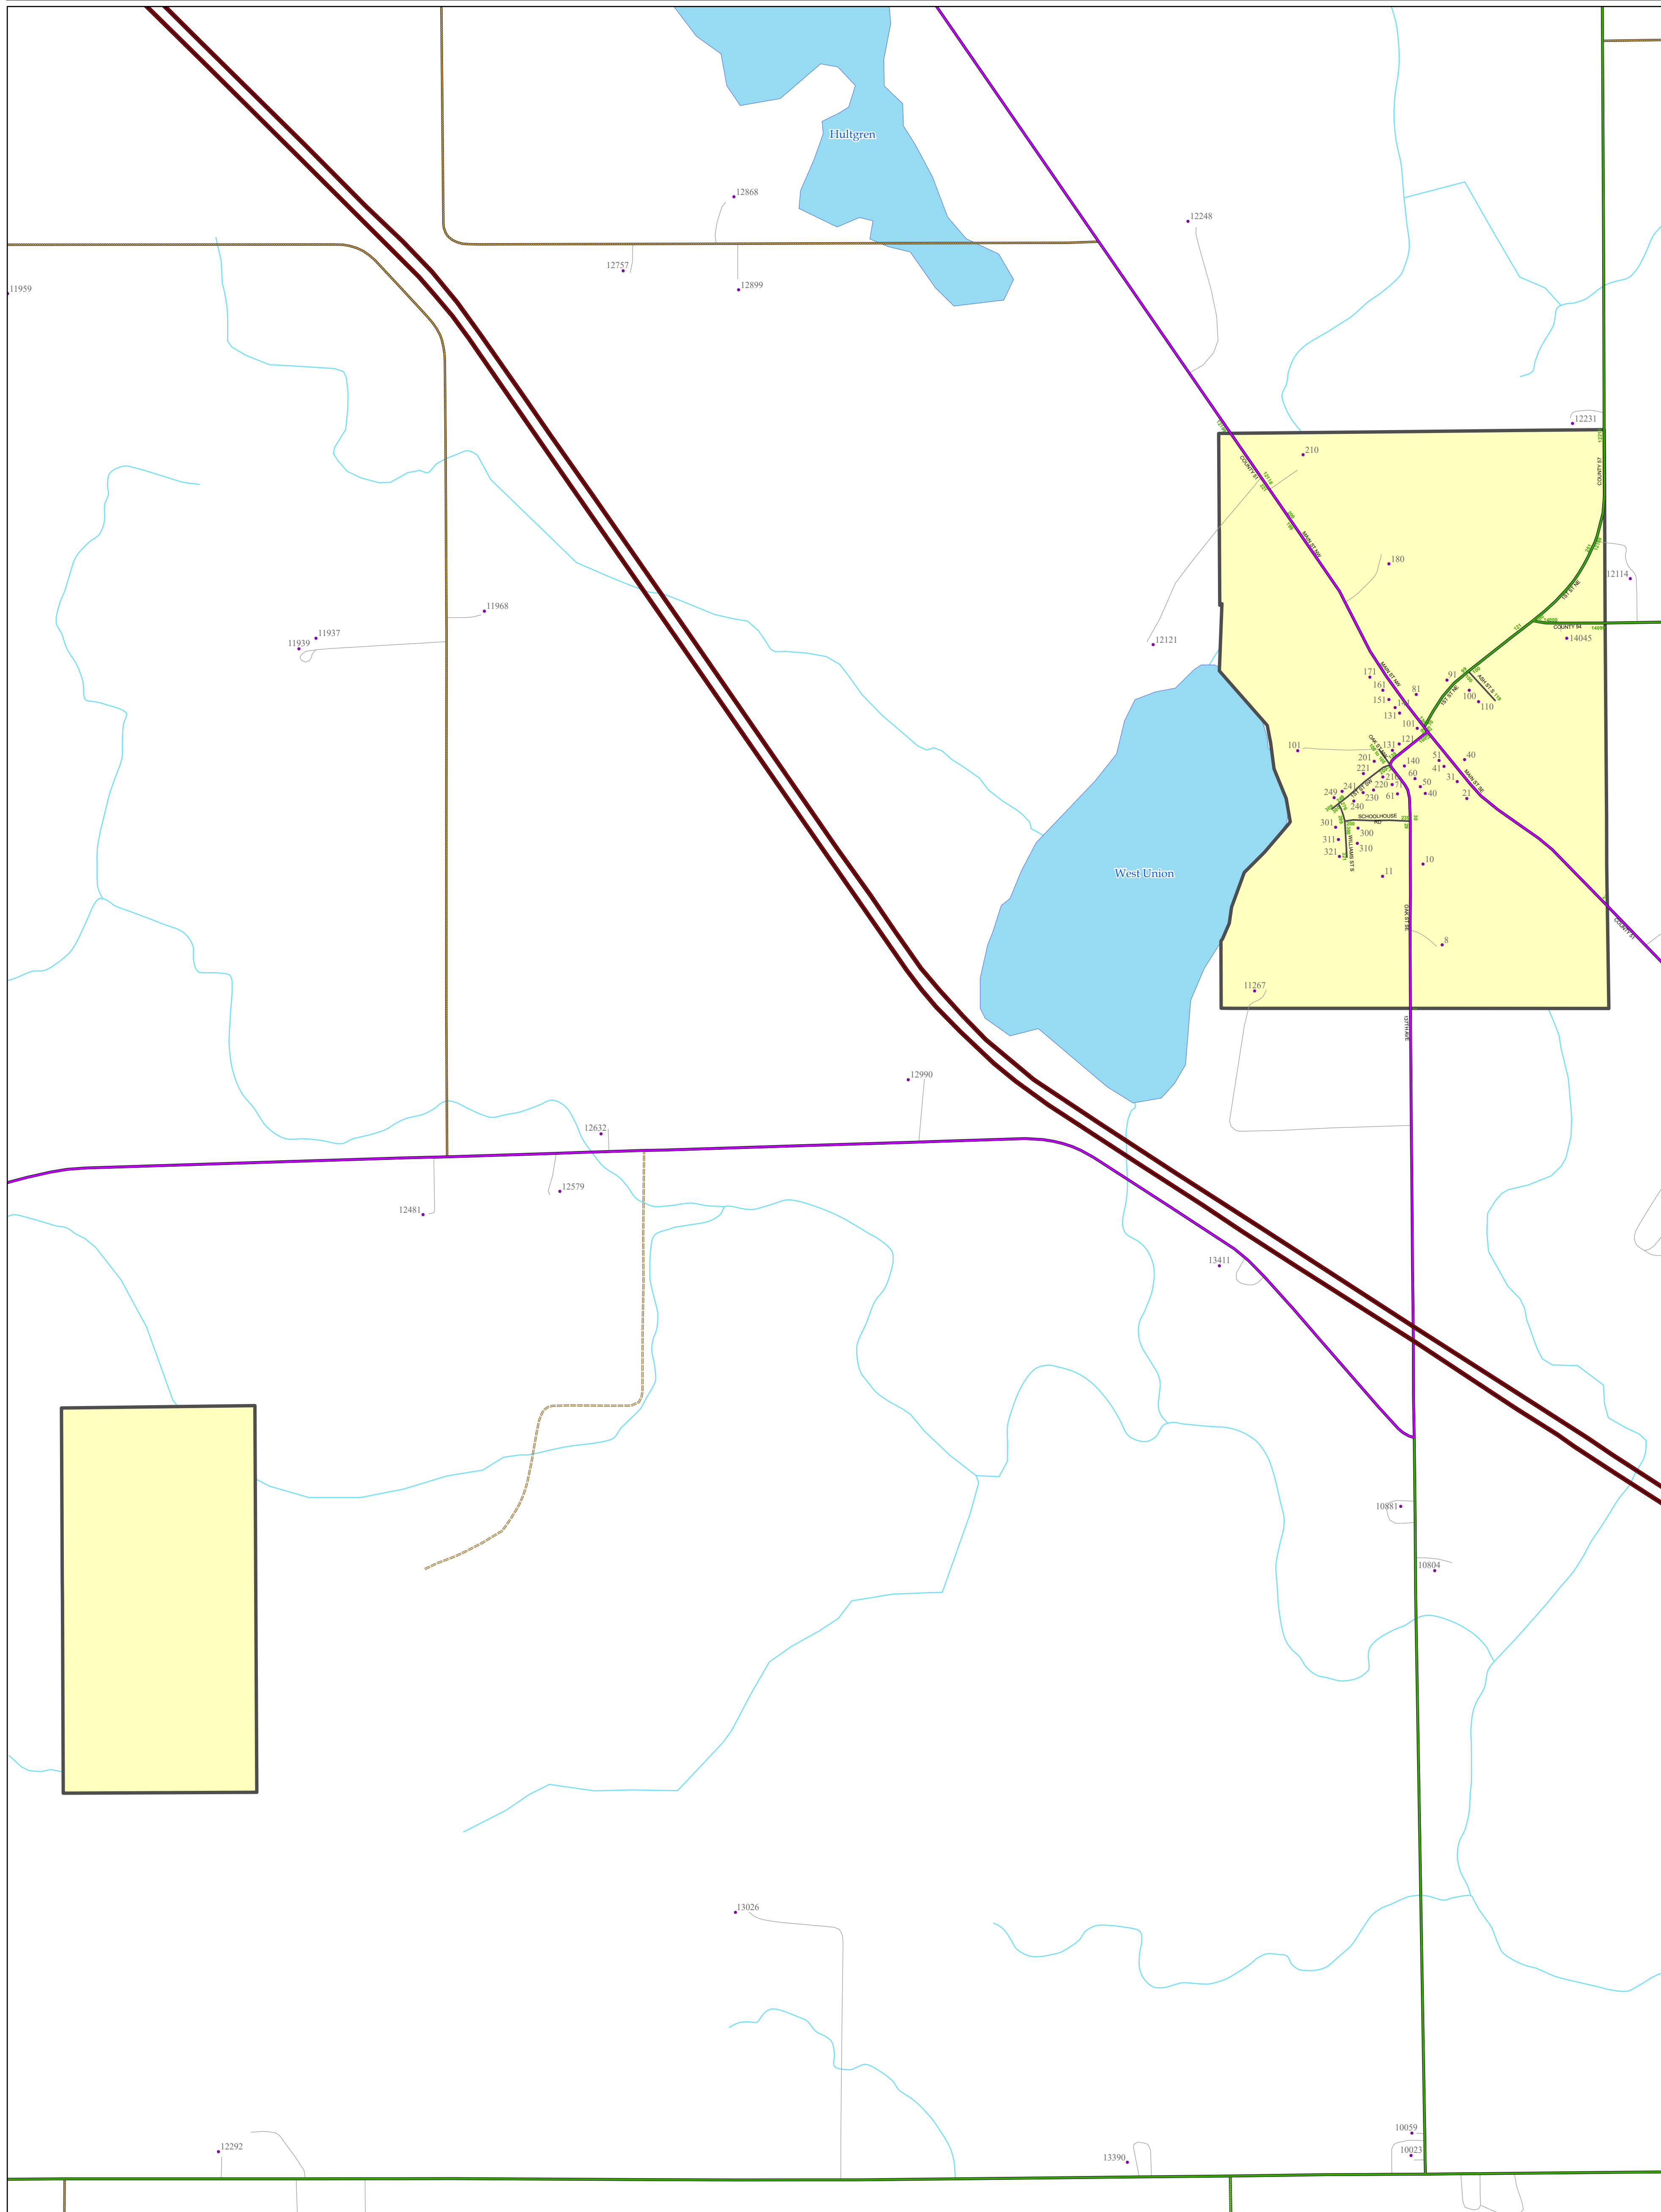

CITY OF WEST UNION ADDRESS MAP

TODD COUNTY, MINNESOTA

Todd County

MINNESOTA

Todd County GIS
215 1st Ave S, Ste 102
Long Prairie, MN 56347
(Office) 320-732-4248

- | | | |
|----------------------|-------------------|----------|
| Interstate | Municipal | Driveway |
| US Highway | TWP - Paved | Stream |
| State Highway | TWP - Gravel | Lake |
| CSAH - Paved | TWP - Min. Maint. | City |
| CSAH - Gravel | Private Road | Township |
| County Road - Paved | Railroad | Section |
| County Road - Gravel | Address Site | |

Miles
0 0.15 0.3

Created: June 2024

Each road segment is labeled in green with the from / to range of address numbers

The Todd County GIS & Land Services Department has made every effort to provide the most accurate and up-to-date information available in this publication and cannot be held responsible for any unforeseen errors or omissions.