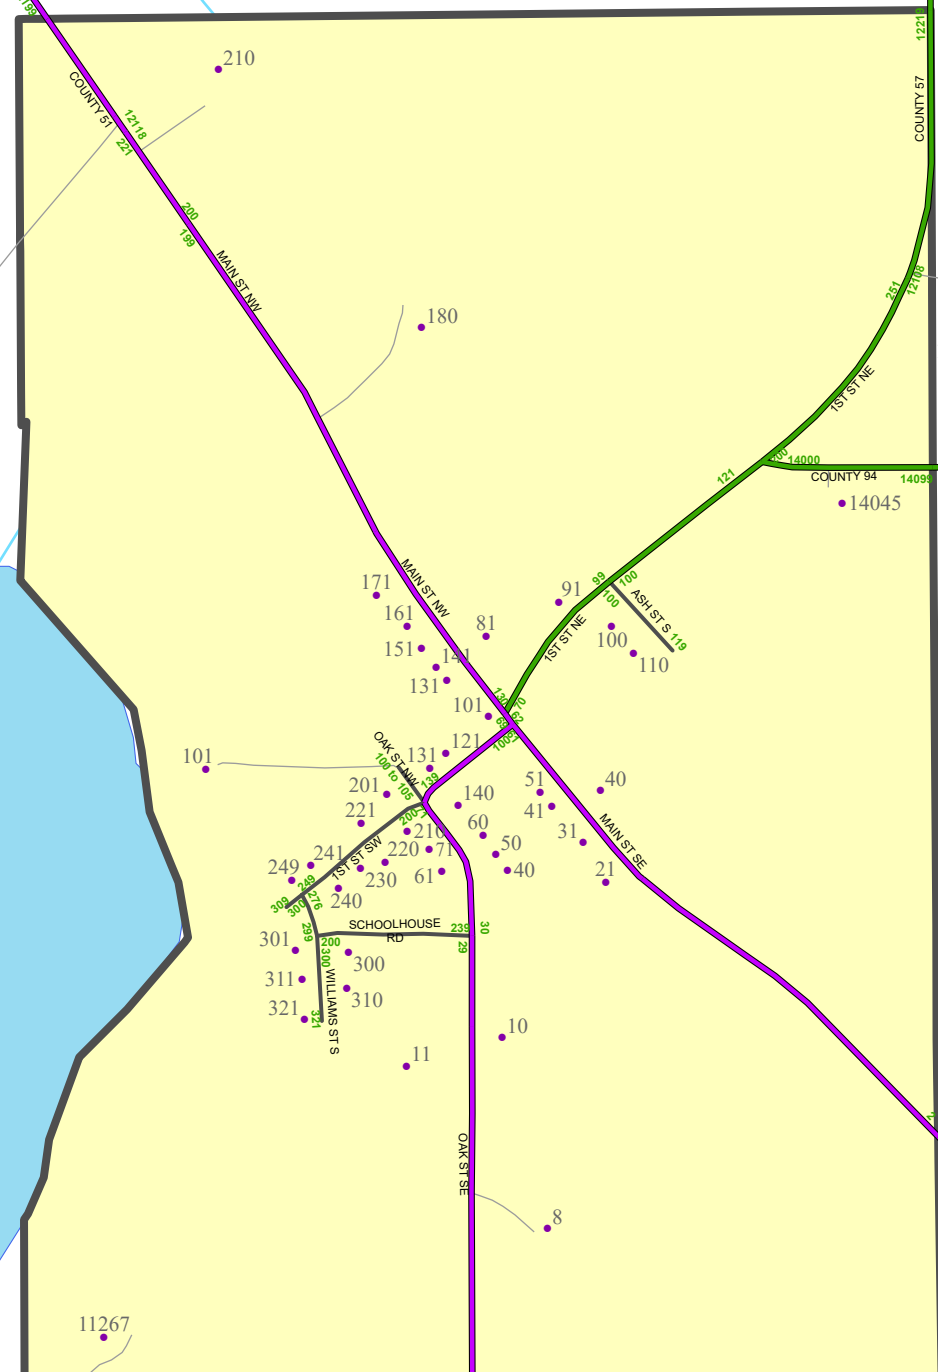

CITY OF WEST UNION ADDRESS MAP

TODD COUNTY, MINNESOTA

Todd County

MINNESOTA

Todd County GIS
215 1st Ave S, Ste 102
Long Prairie, MN 56347
(Office) 320-732-4248

- | | | |
|----------------------|-------------------|----------|
| Interstate | Municipal | Driveway |
| US Highway | TWP - Paved | Stream |
| State Highway | TWP - Gravel | Lake |
| CSAH - Paved | TWP - Min. Maint. | City |
| CSAH - Gravel | Private Road | Township |
| County Road - Paved | Railroad | Section |
| County Road - Gravel | Address Site | |

Miles
0 0.15 0.3

Created: June 2024

Each road segment is labeled in green with the from / to range of address numbers

The Todd County GIS & Land Services Department has made every effort to provide the most accurate and up-to-date information available in this publication and cannot be held responsible for any unforeseen errors or omissions.