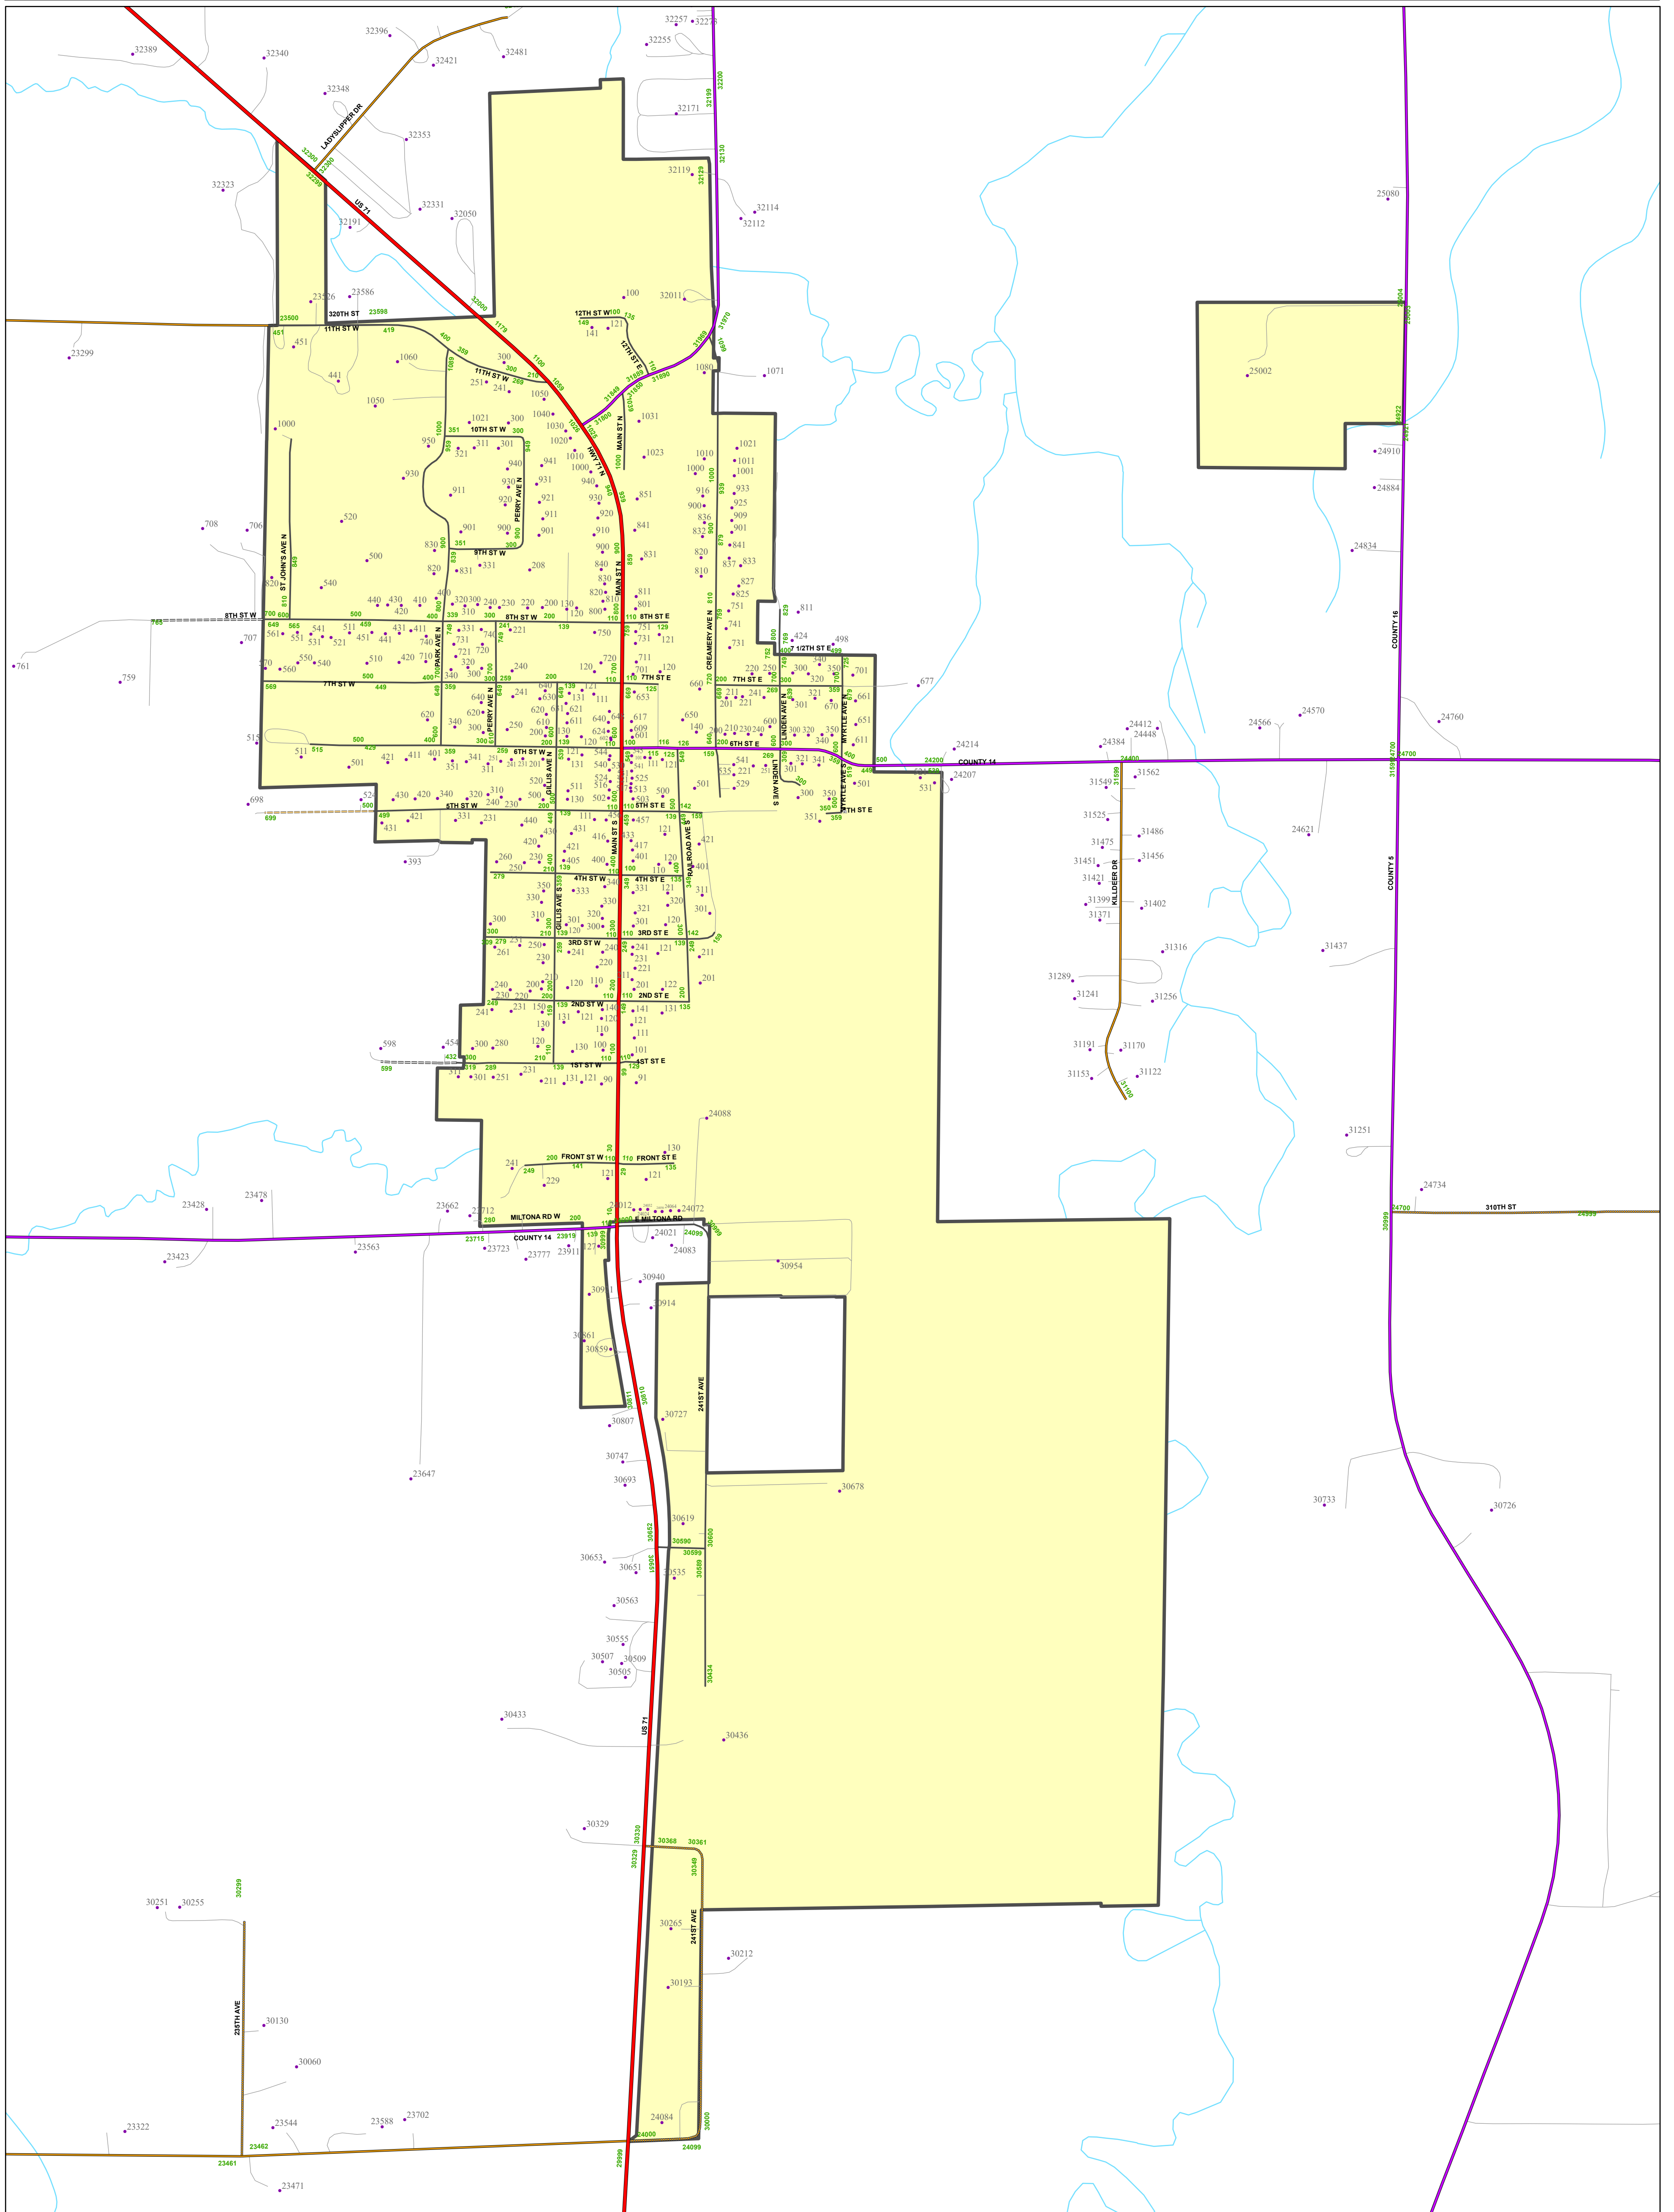

# CITY OF BROWERVILLE ADDRESS MAP

## TODD COUNTY, MINNESOTA

Todd County  
MINNESOTA

Todd County GIS  
215 1st Ave S, Ste 102  
Long Prairie, MN 56347  
(Office) 320-732-4248

- Interstate
- US Highway
- State Highway
- CSAH- Paved
- CSAH - Gravel
- County Road- Paved
- County Road- Gravel
- Municipal
- TWP- Paved
- TWP - Gravel
- TWP - Min. Maint.
- Private Road
- Railroad
- Address Site
- Driveway
- Stream
- Lake
- City
- Township
- Section

Miles  
0 0.13 0.25

Created: May 2024

Each road segment is labeled in green with the from / to range of address numbers

The Todd County GIS & Land Services Department has made every effort to provide the most accurate and up-to-date information available in this publication and cannot be held responsible for any unforeseen errors or omissions.