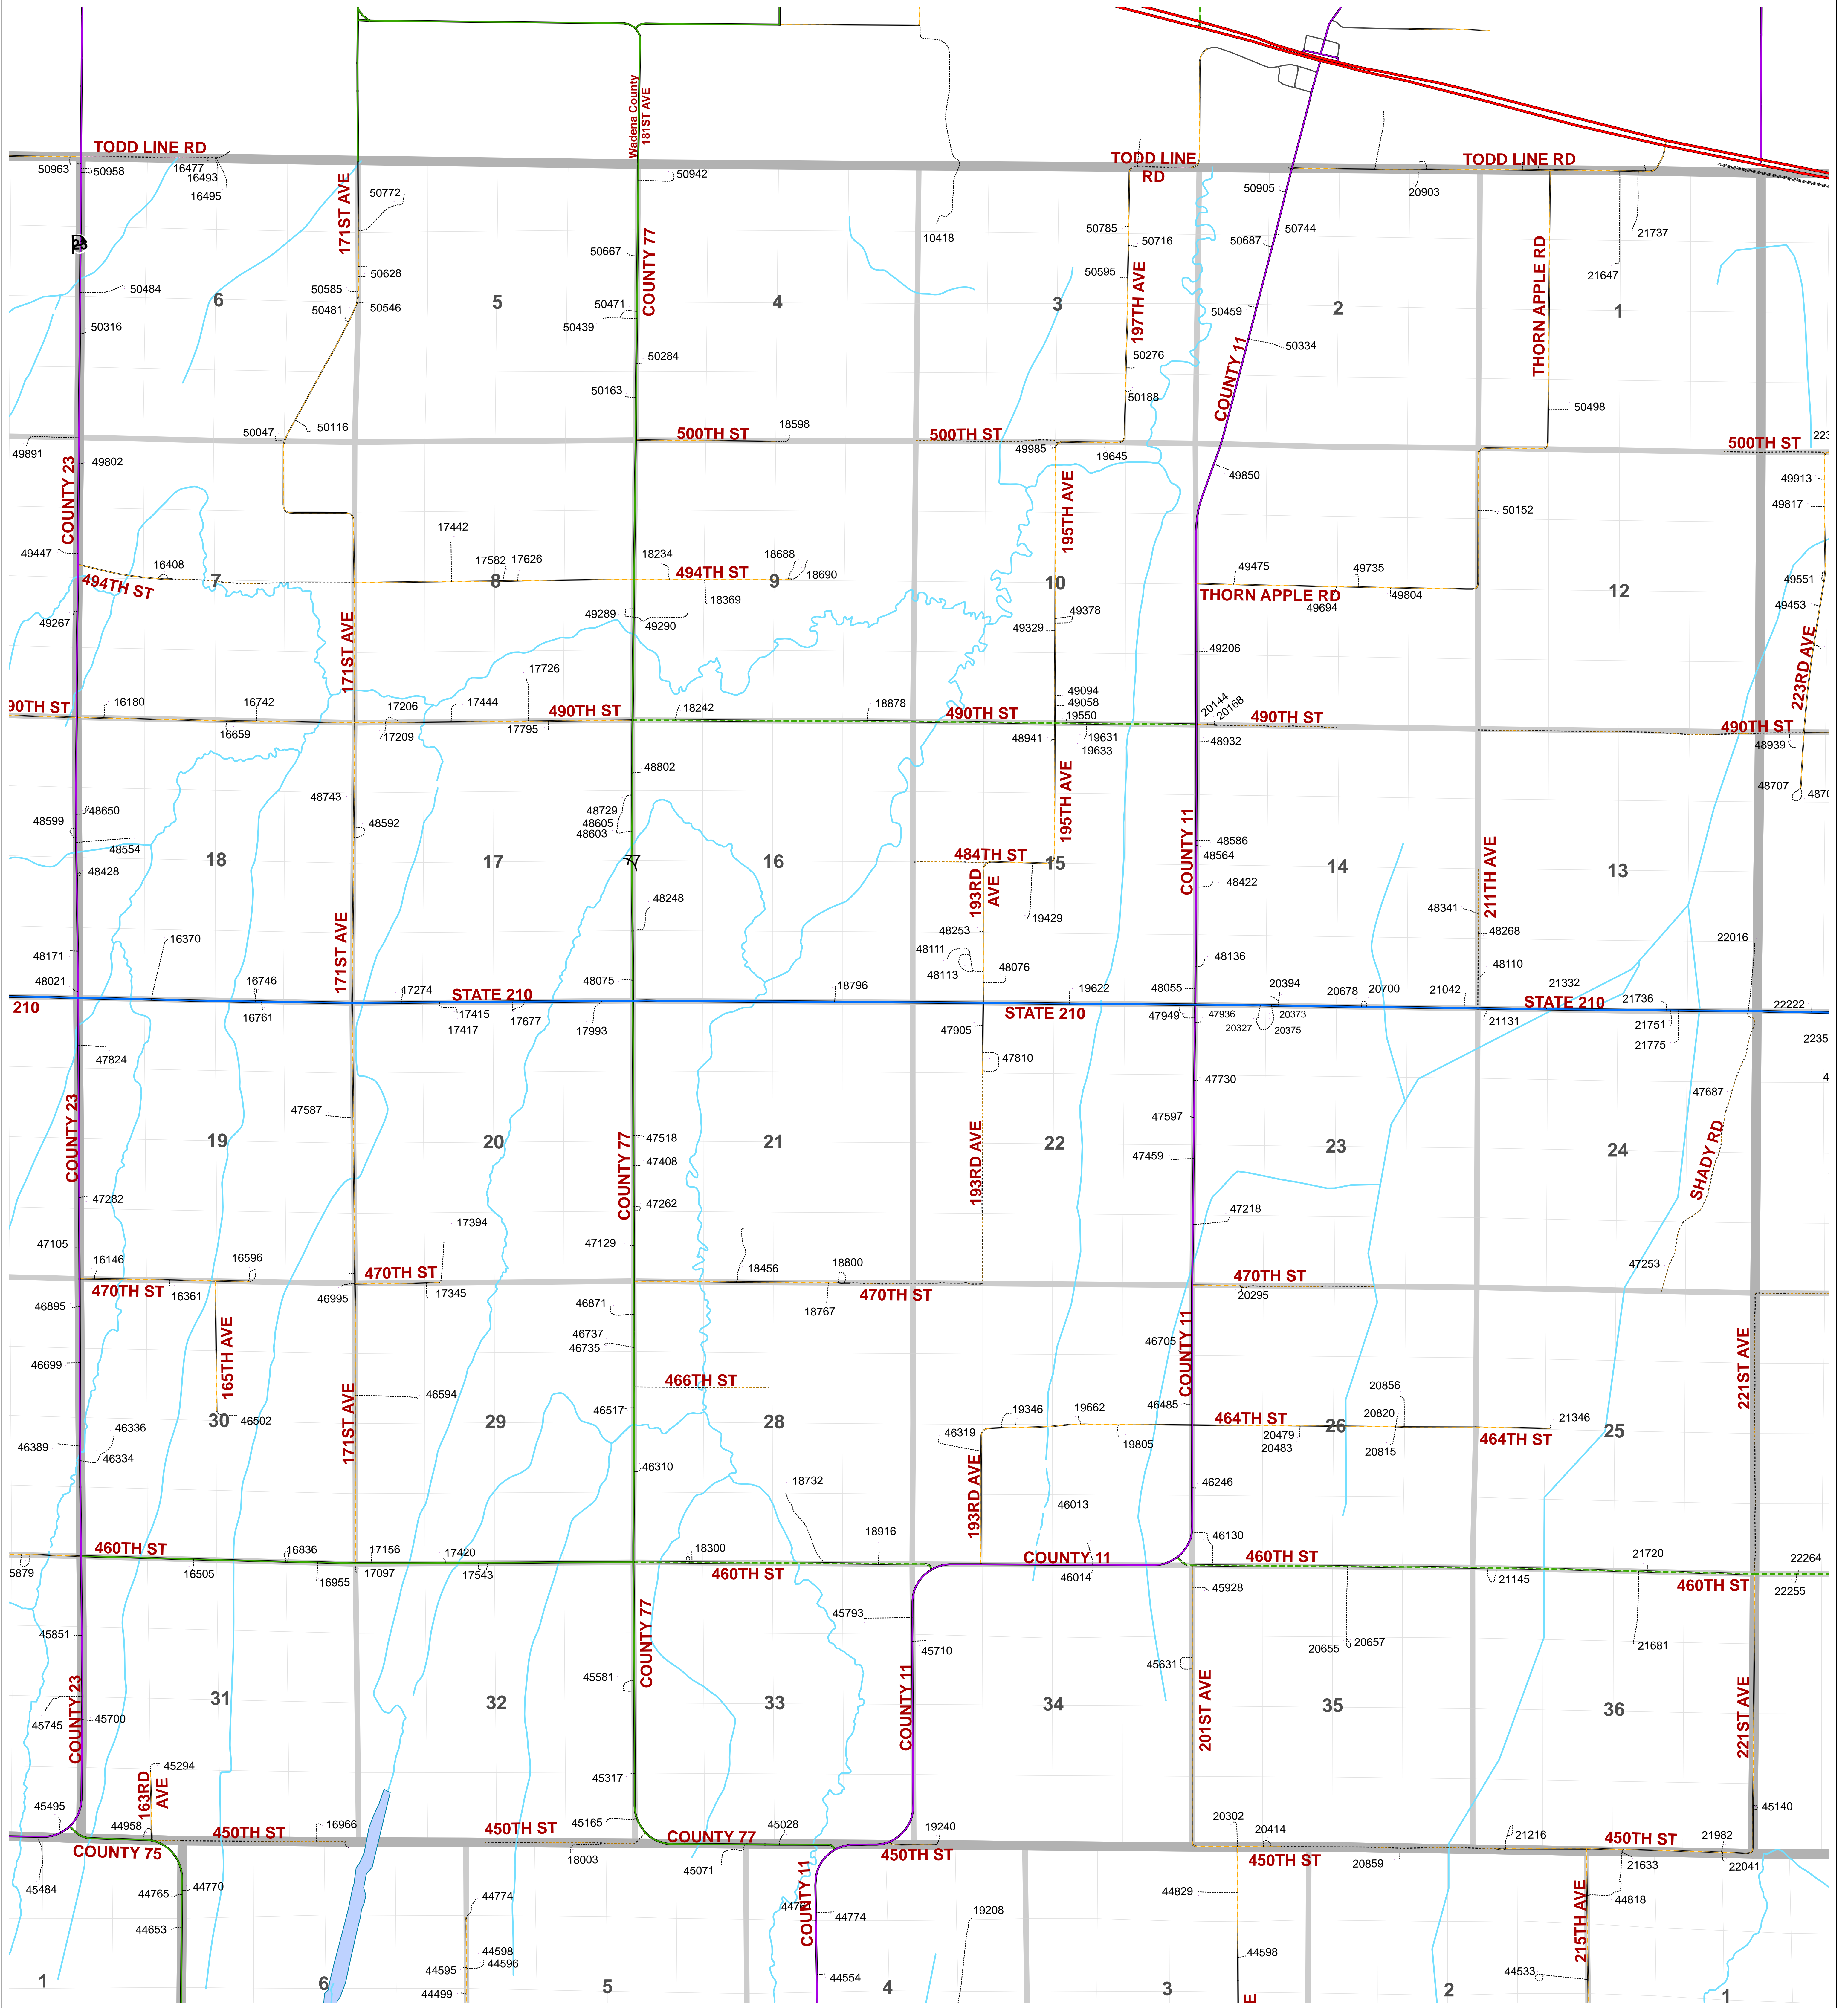

# Todd County, Minnesota

## E 911 Address Locations

TOWNSHIP: BARTLETT T 133N R 34 W

Todd County

Todd County GIS  
215 1st Ave S - Suite 102  
Long Prairie, MN 56347  
(phone) 320-732-4248  
www.co.todd.mn.us

Created: October 2021

- |               |                    |                 |              |      |
|---------------|--------------------|-----------------|--------------|------|
| Interstate    | CSAH-Gravel        | TWP-Gravel      | Driveway     | Lake |
| U.S. Highway  | County Road-Paved  | Mn. Maintenance | Address Site | City |
| State Highway | County Road-Gravel | Municipal       | Section      |      |
| CSAH-Paved    | TWP-Paved          | Private Road    | Stream       |      |