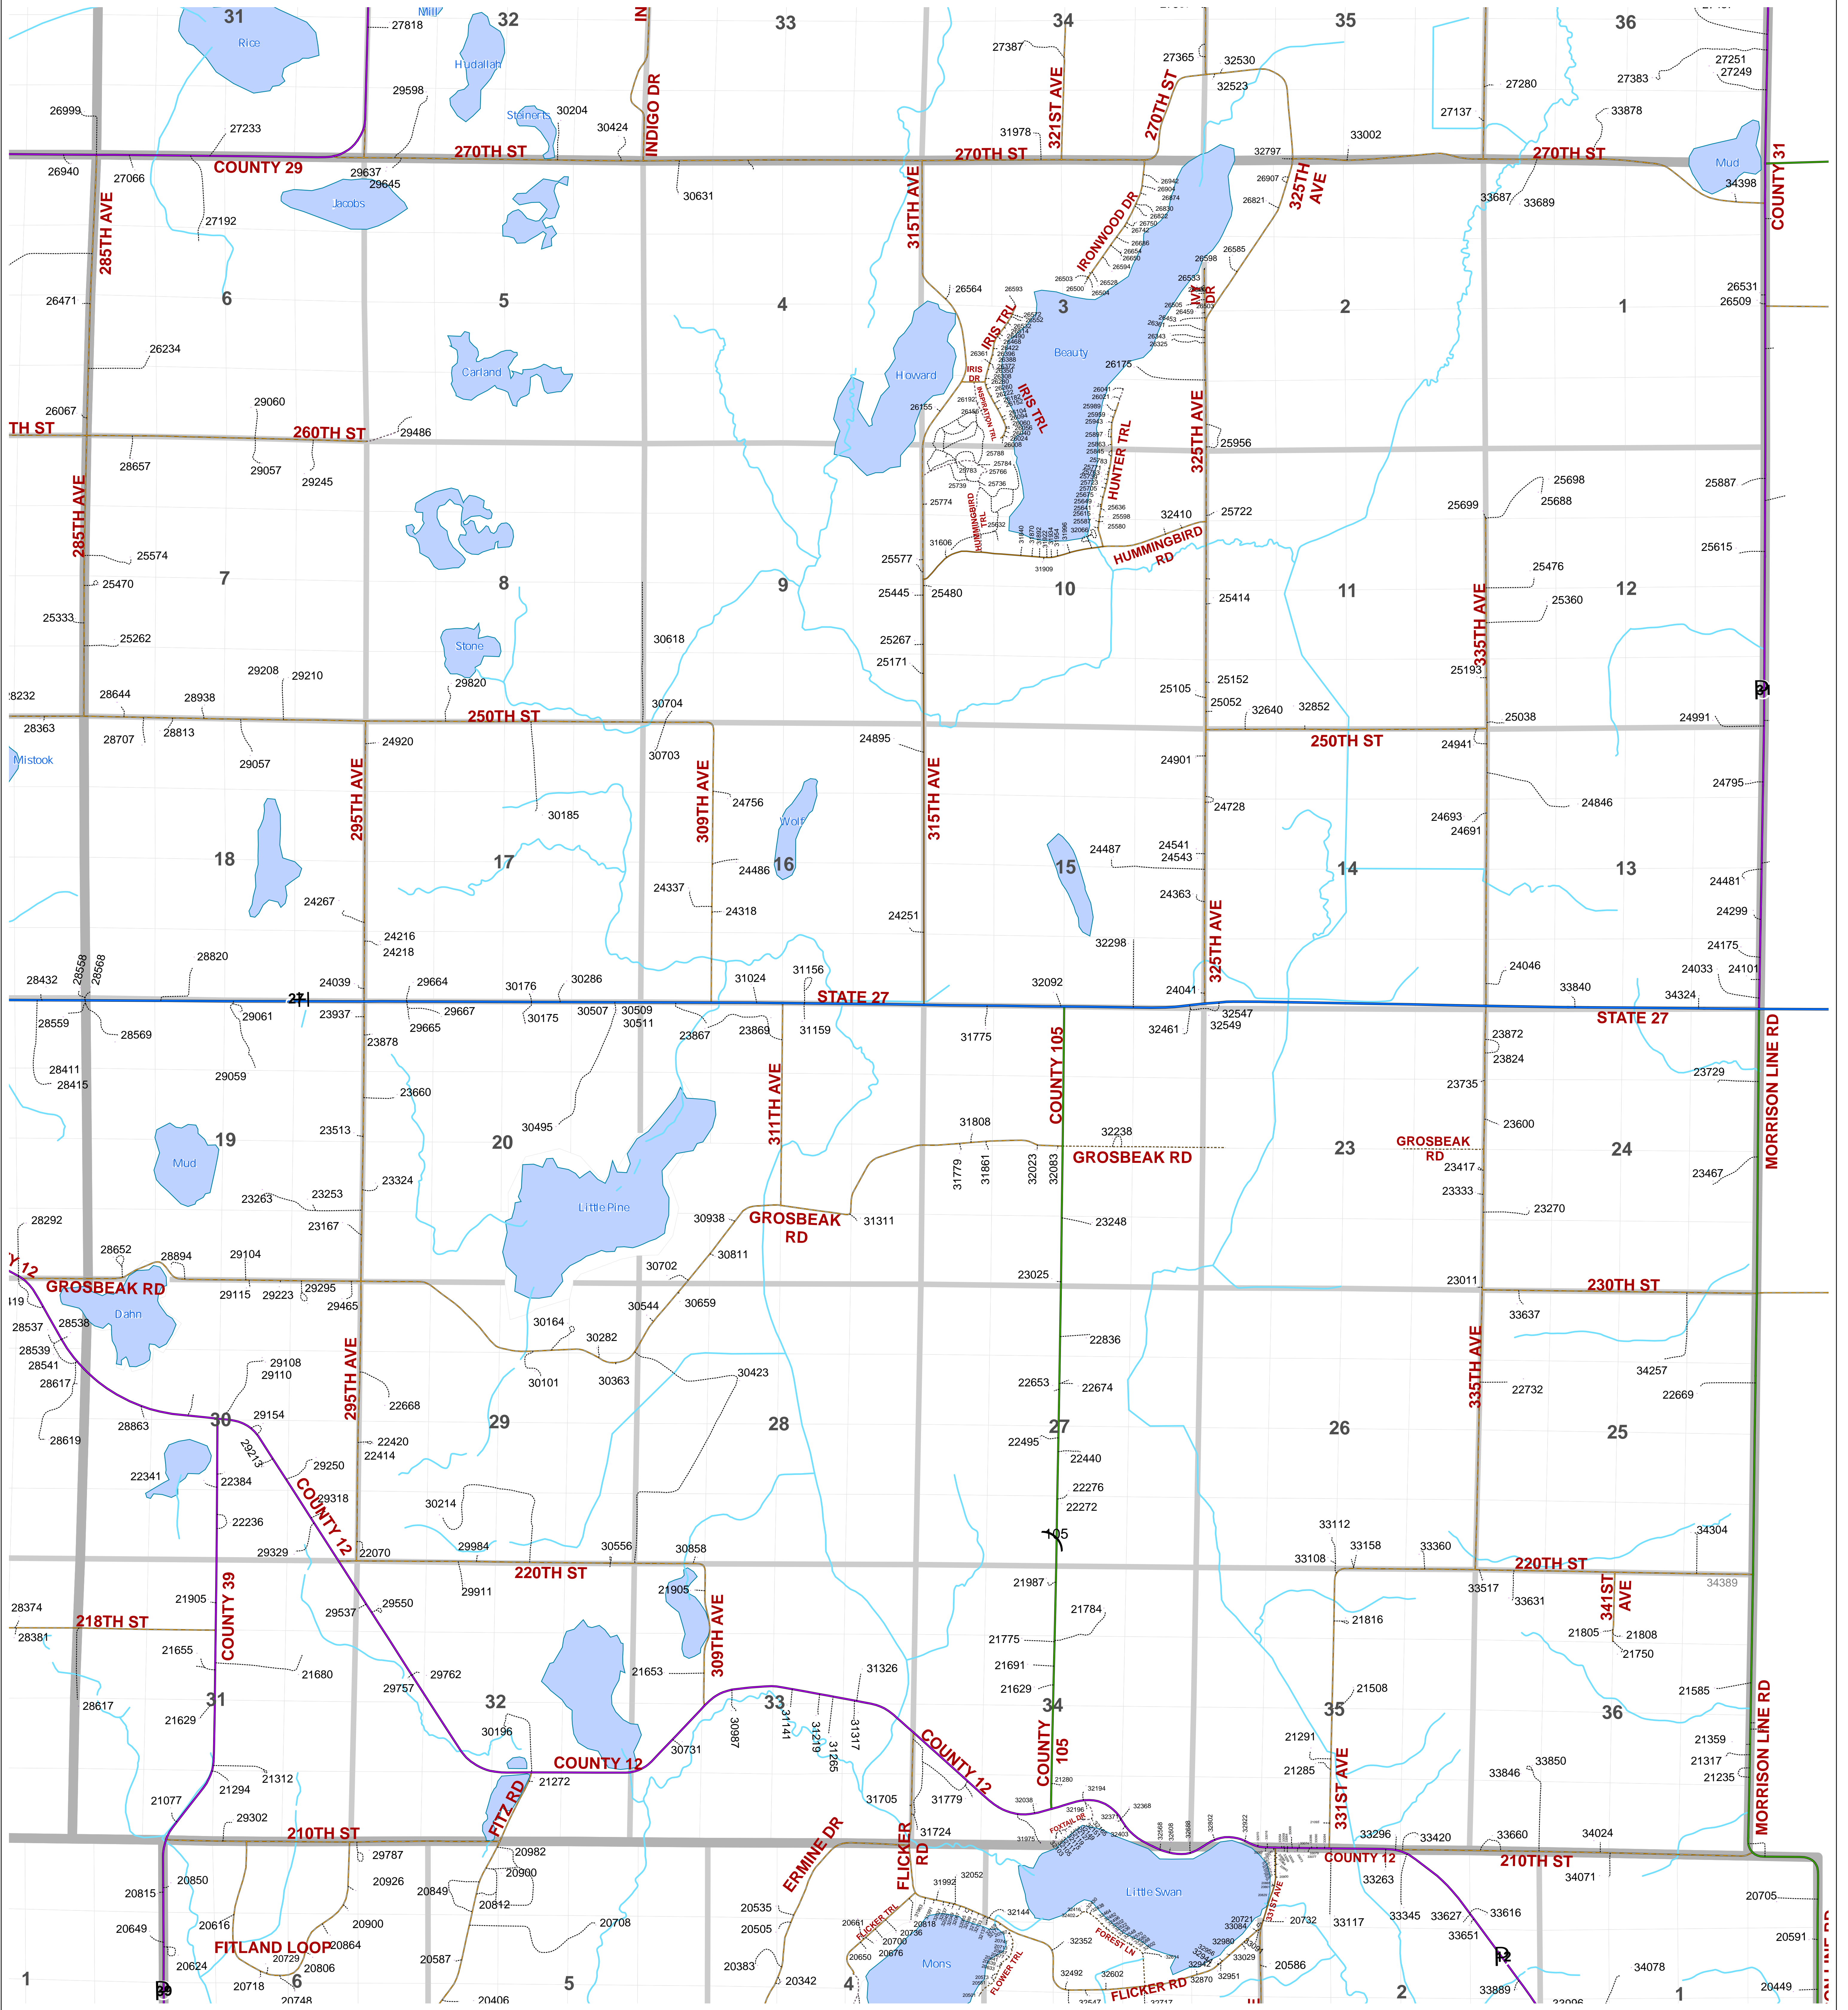

Todd County, Minnesota

E 911 Address Locations

TOWNSHIP: BRUCE T 129N R 32 W

Todd County

Todd County GIS
215 1st Ave S - Suite 102
Long Prairie, MN 56347
(phone) 320-732-4248
www.co.todd.mn.us

Created: October 2021

- | | | | | |
|---------------|--------------------|-----------------|--------------|------|
| Interstate | CSAH-Gravel | TWP-Gravel | Driveway | Lake |
| U.S. Highway | County Road-Paved | Mn. Maintenance | Address Site | City |
| State Highway | County Road-Gravel | Municipal | Section | |
| CSAH-Paved | TWP-Paved | Private Road | Stream | |