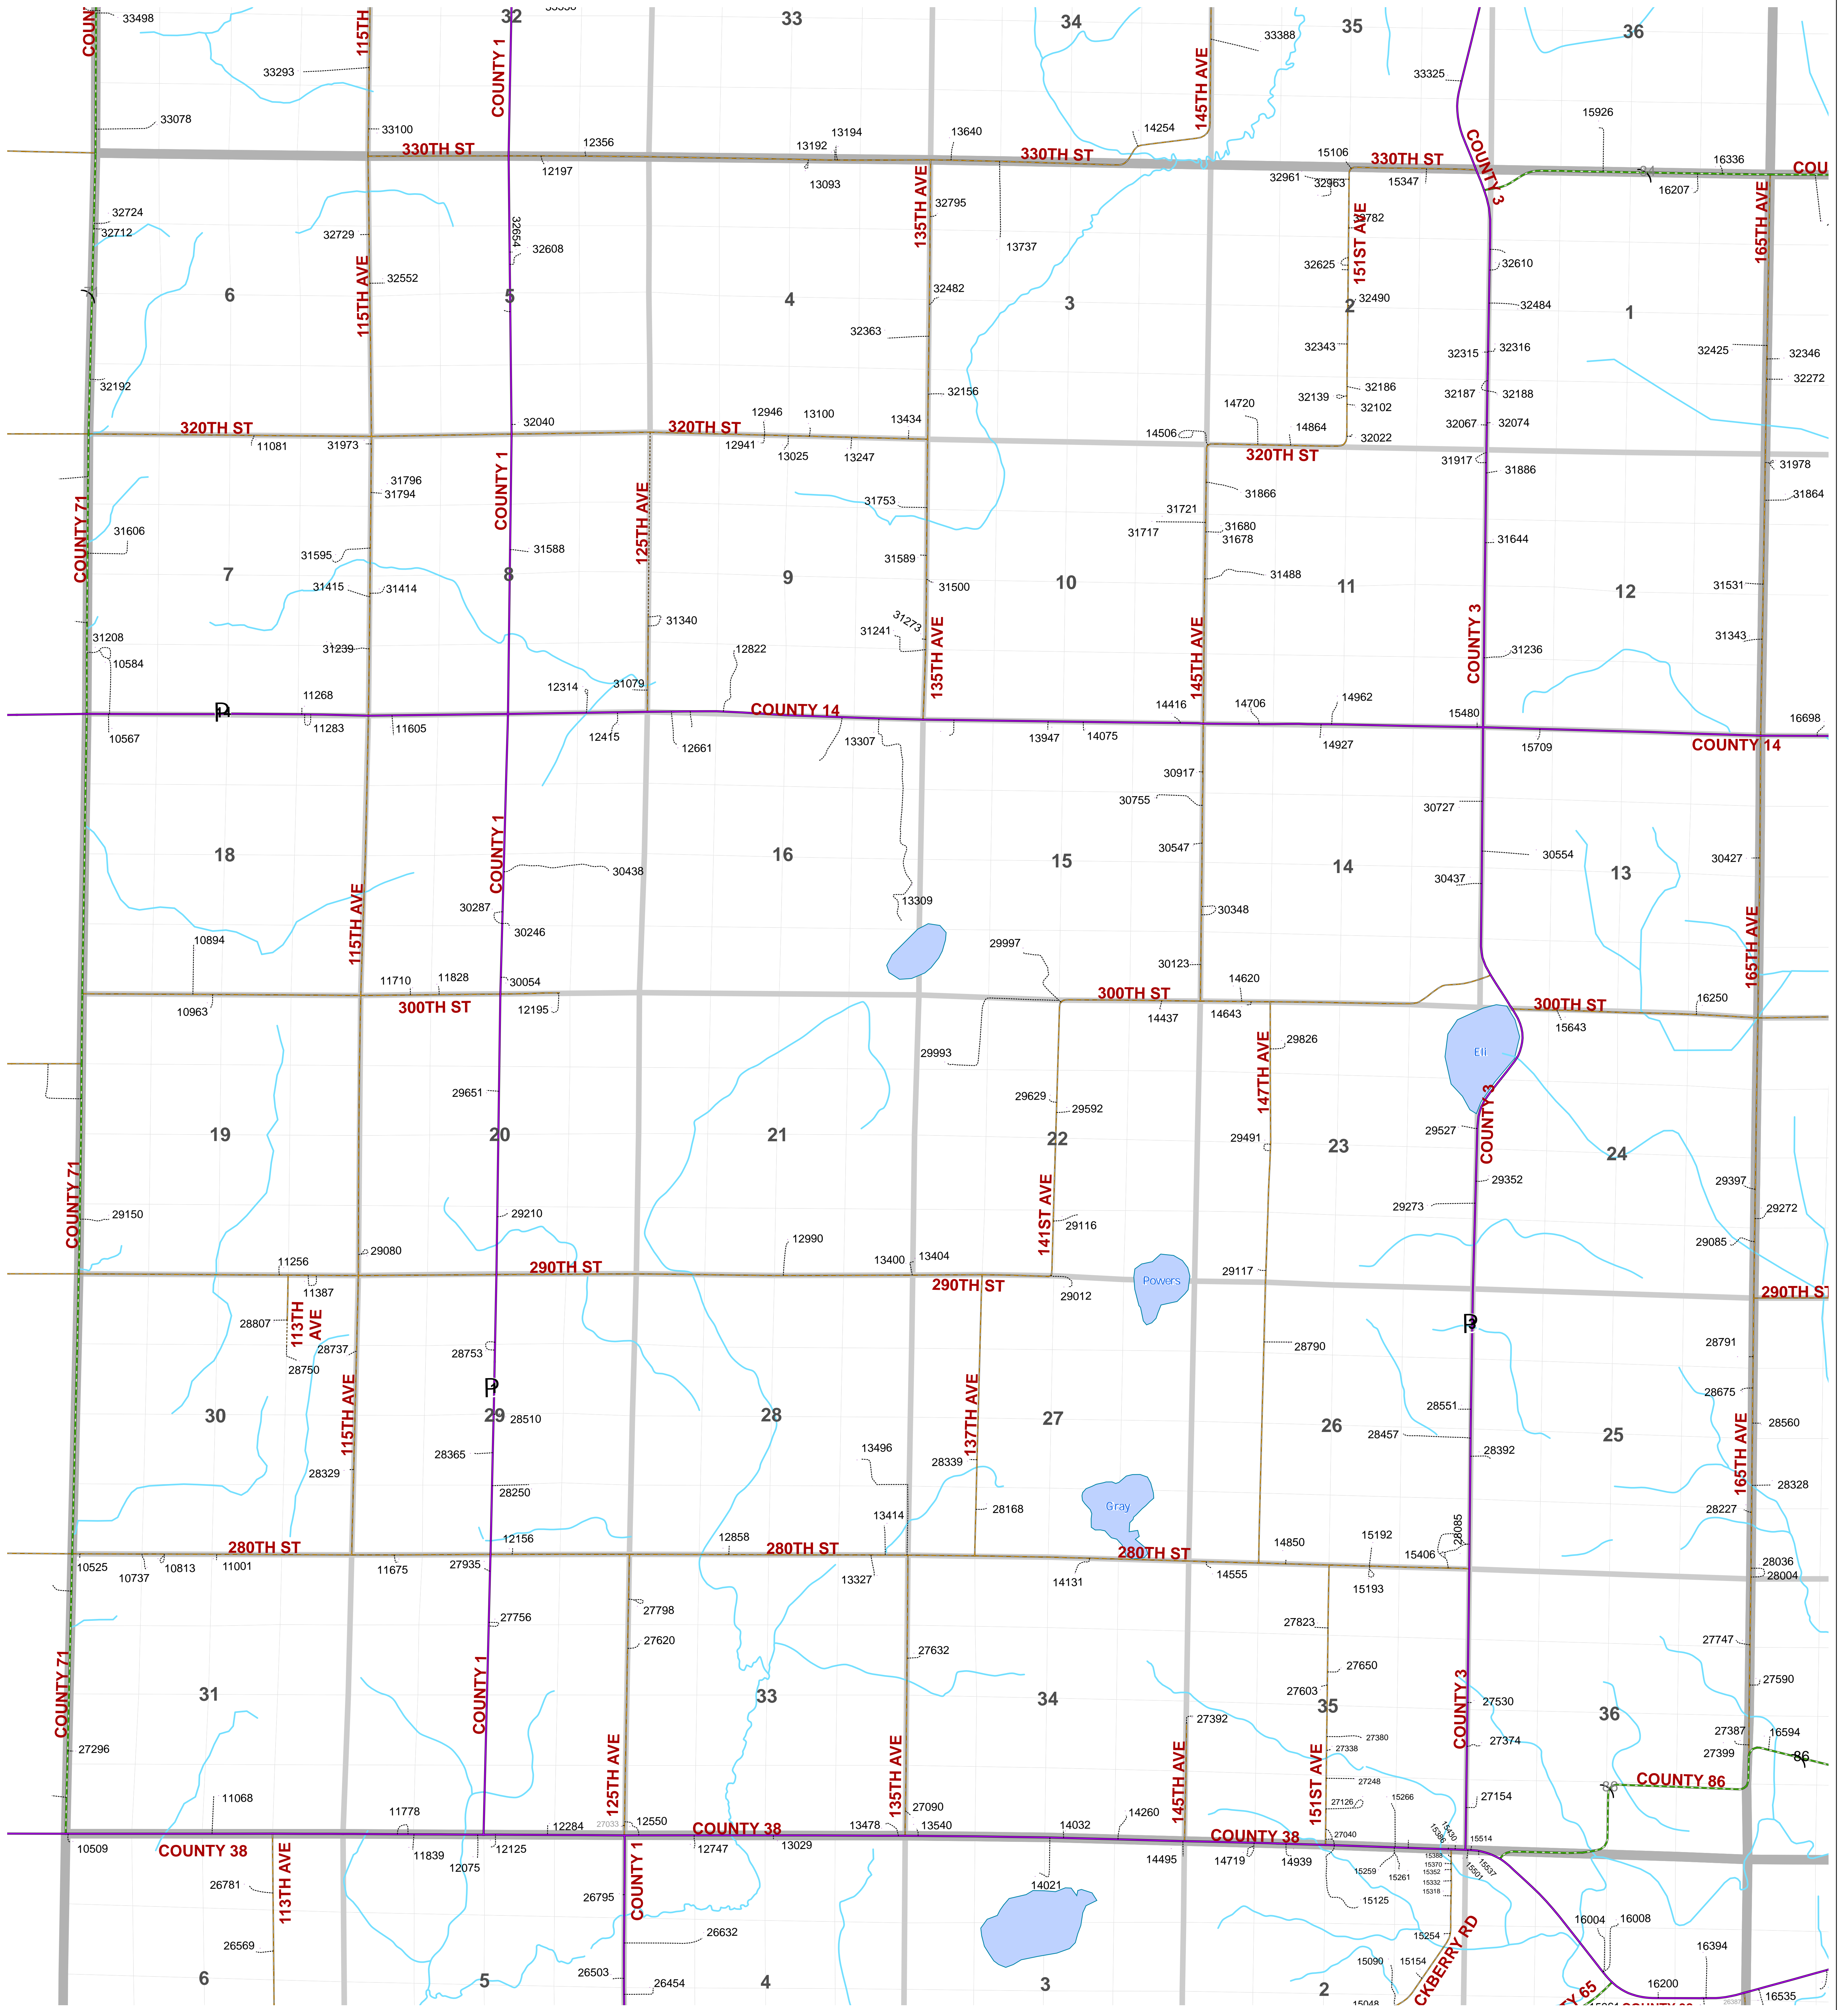

Todd County, Minnesota

E 911 Address Locations

TOWNSHIP: BURLEENE T 130N R 35 W

Todd County

Todd County GIS
215 1st Ave S - Suite 102
Long Prairie, MN 56347
(phone) 320-732-4248
www.co.todd.mn.us

Created: October 2021

- | | | | | |
|---------------|--------------------|-----------------|--------------|------|
| Interstate | CSAH-Gravel | TWP-Gravel | Driveway | Lake |
| U.S. Highway | County Road-Paved | Mn. Maintenance | Address Site | City |
| State Highway | County Road-Gravel | Municipal | Section | |
| CSAH-Paved | TWP-Paved | Private Road | Stream | |