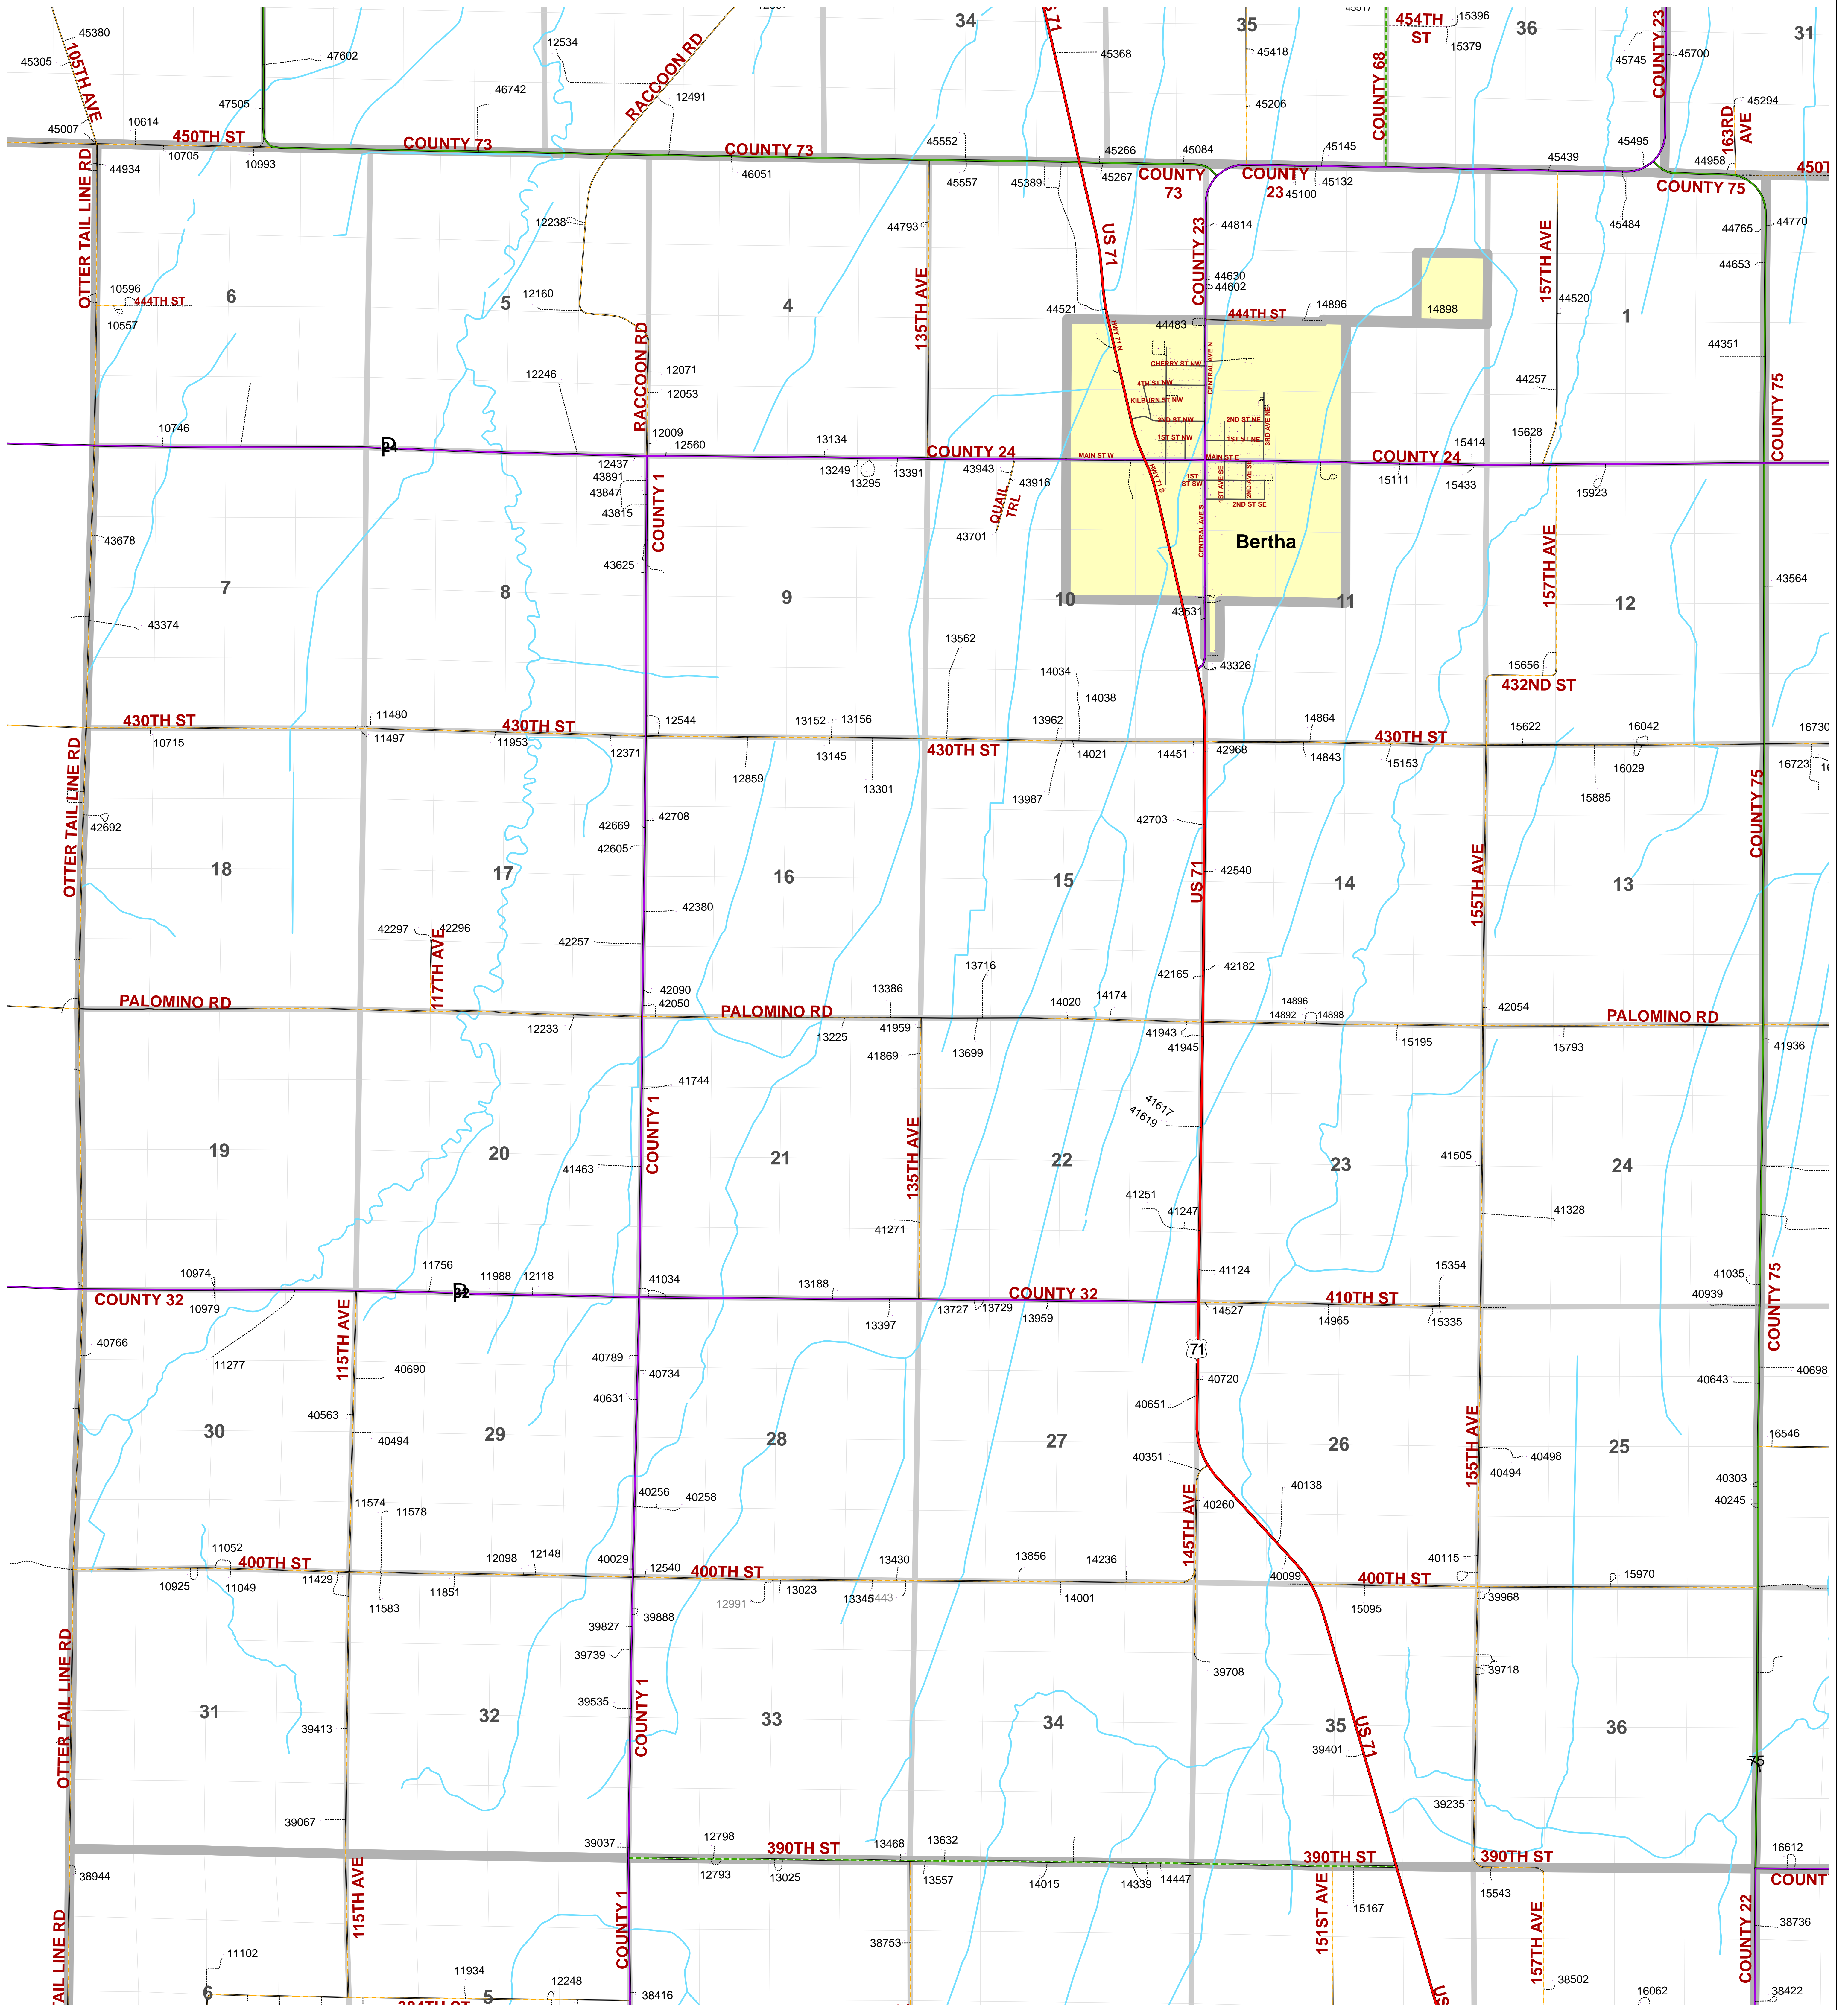

Todd County, Minnesota

E 911 Address Locations

TOWNSHIP: BERTHA T 132N R 35 W

Todd County GIS
 215 1st Ave S - Suite 102
 Long Prairie, MN 56347
 (phone) 320-732-4248
 www.co.todd.mn.us
 Created: October 2021

- | | | | | |
|---------------|--------------------|-----------------|--------------|------|
| Interstate | CSAH-Gravel | TWP-Gravel | Driveway | Lake |
| U.S. Highway | County Road-Paved | Mn. Maintenance | Address Site | City |
| State Highway | County Road-Gravel | Municipal | Section | |
| CSAH-Paved | TWP-Paved | Private Road | Stream | |