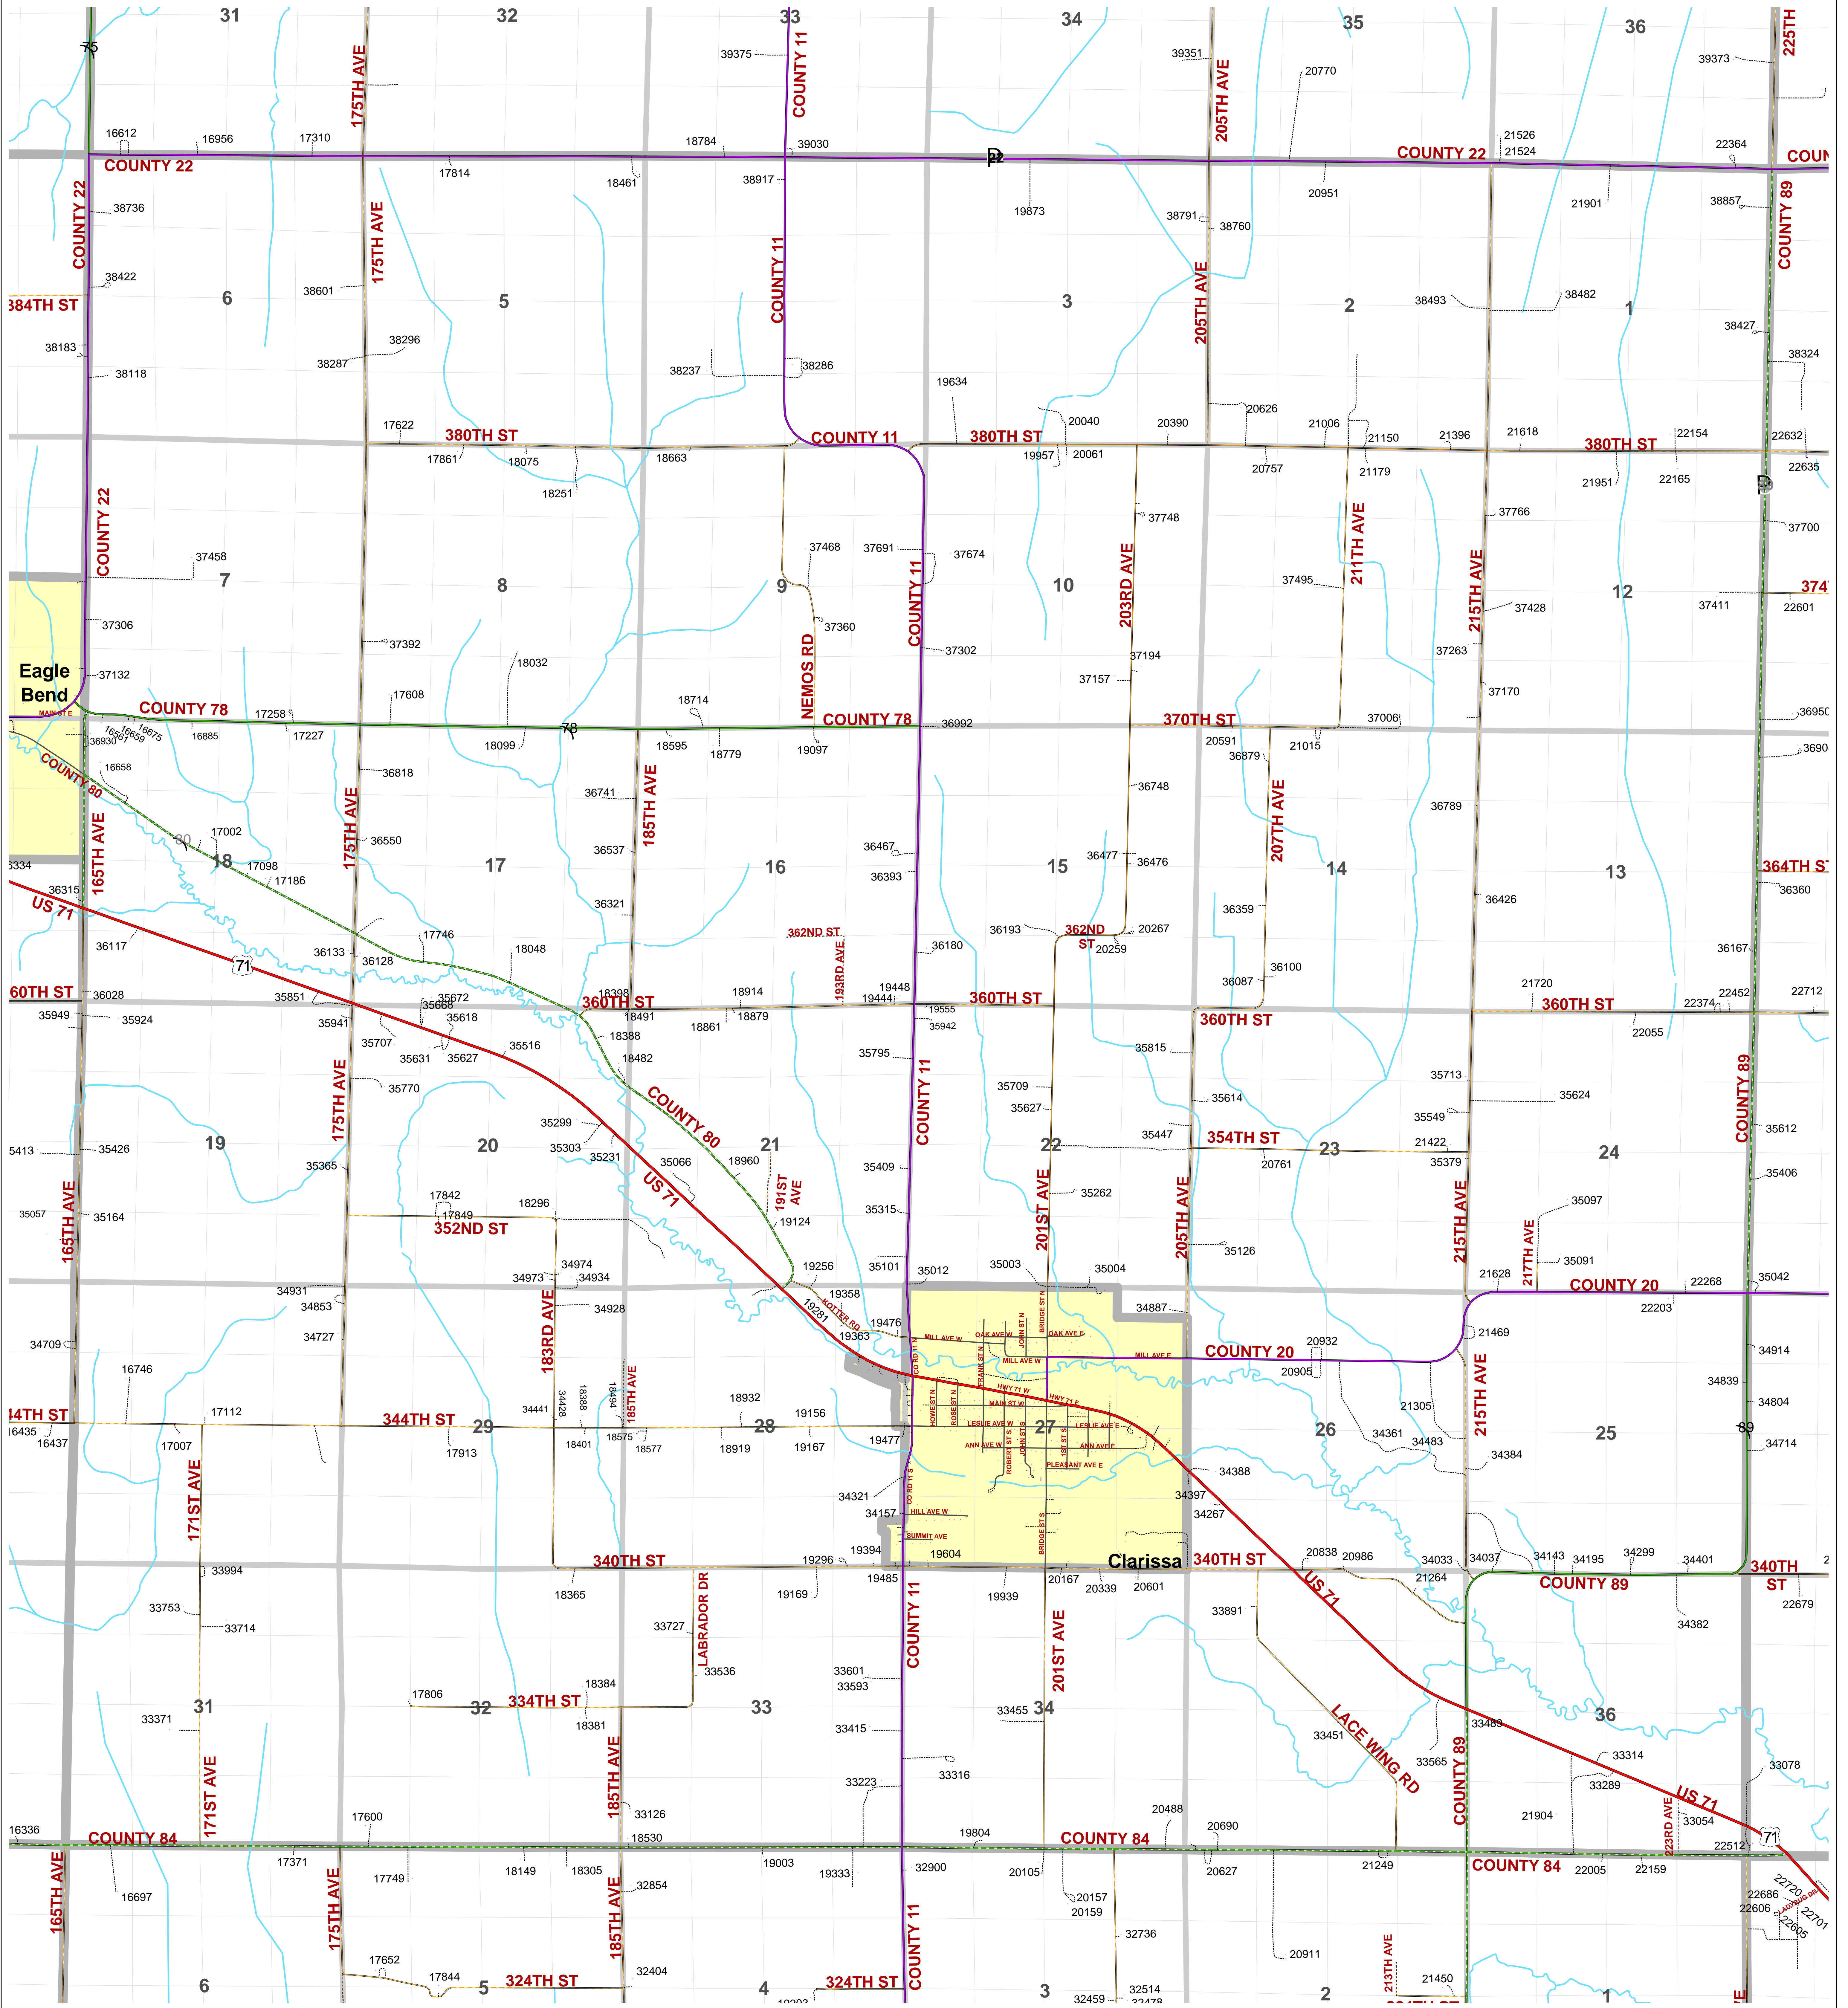

# Todd County, Minnesota

## E 911 Address Locations

TOWNSHIP: EAGLE VALLEY T 131N R 34 W

Todd County

Todd County GIS  
215 1st Ave S - Suite 102  
Long Prairie, MN 56347  
(phone) 320-732-4248  
www.co.todd.mn.us

Created: October 2021

- |               |                    |                 |              |      |
|---------------|--------------------|-----------------|--------------|------|
| Interstate    | CSAH-Gravel        | TWP-Gravel      | Driveway     | Lake |
| U.S. Highway  | County Road-Paved  | Mn. Maintenance | Address Site | City |
| State Highway | County Road-Gravel | Municipal       | Section      |      |
| CSAH-Paved    | TWP-Paved          | Private Road    | Stream       |      |