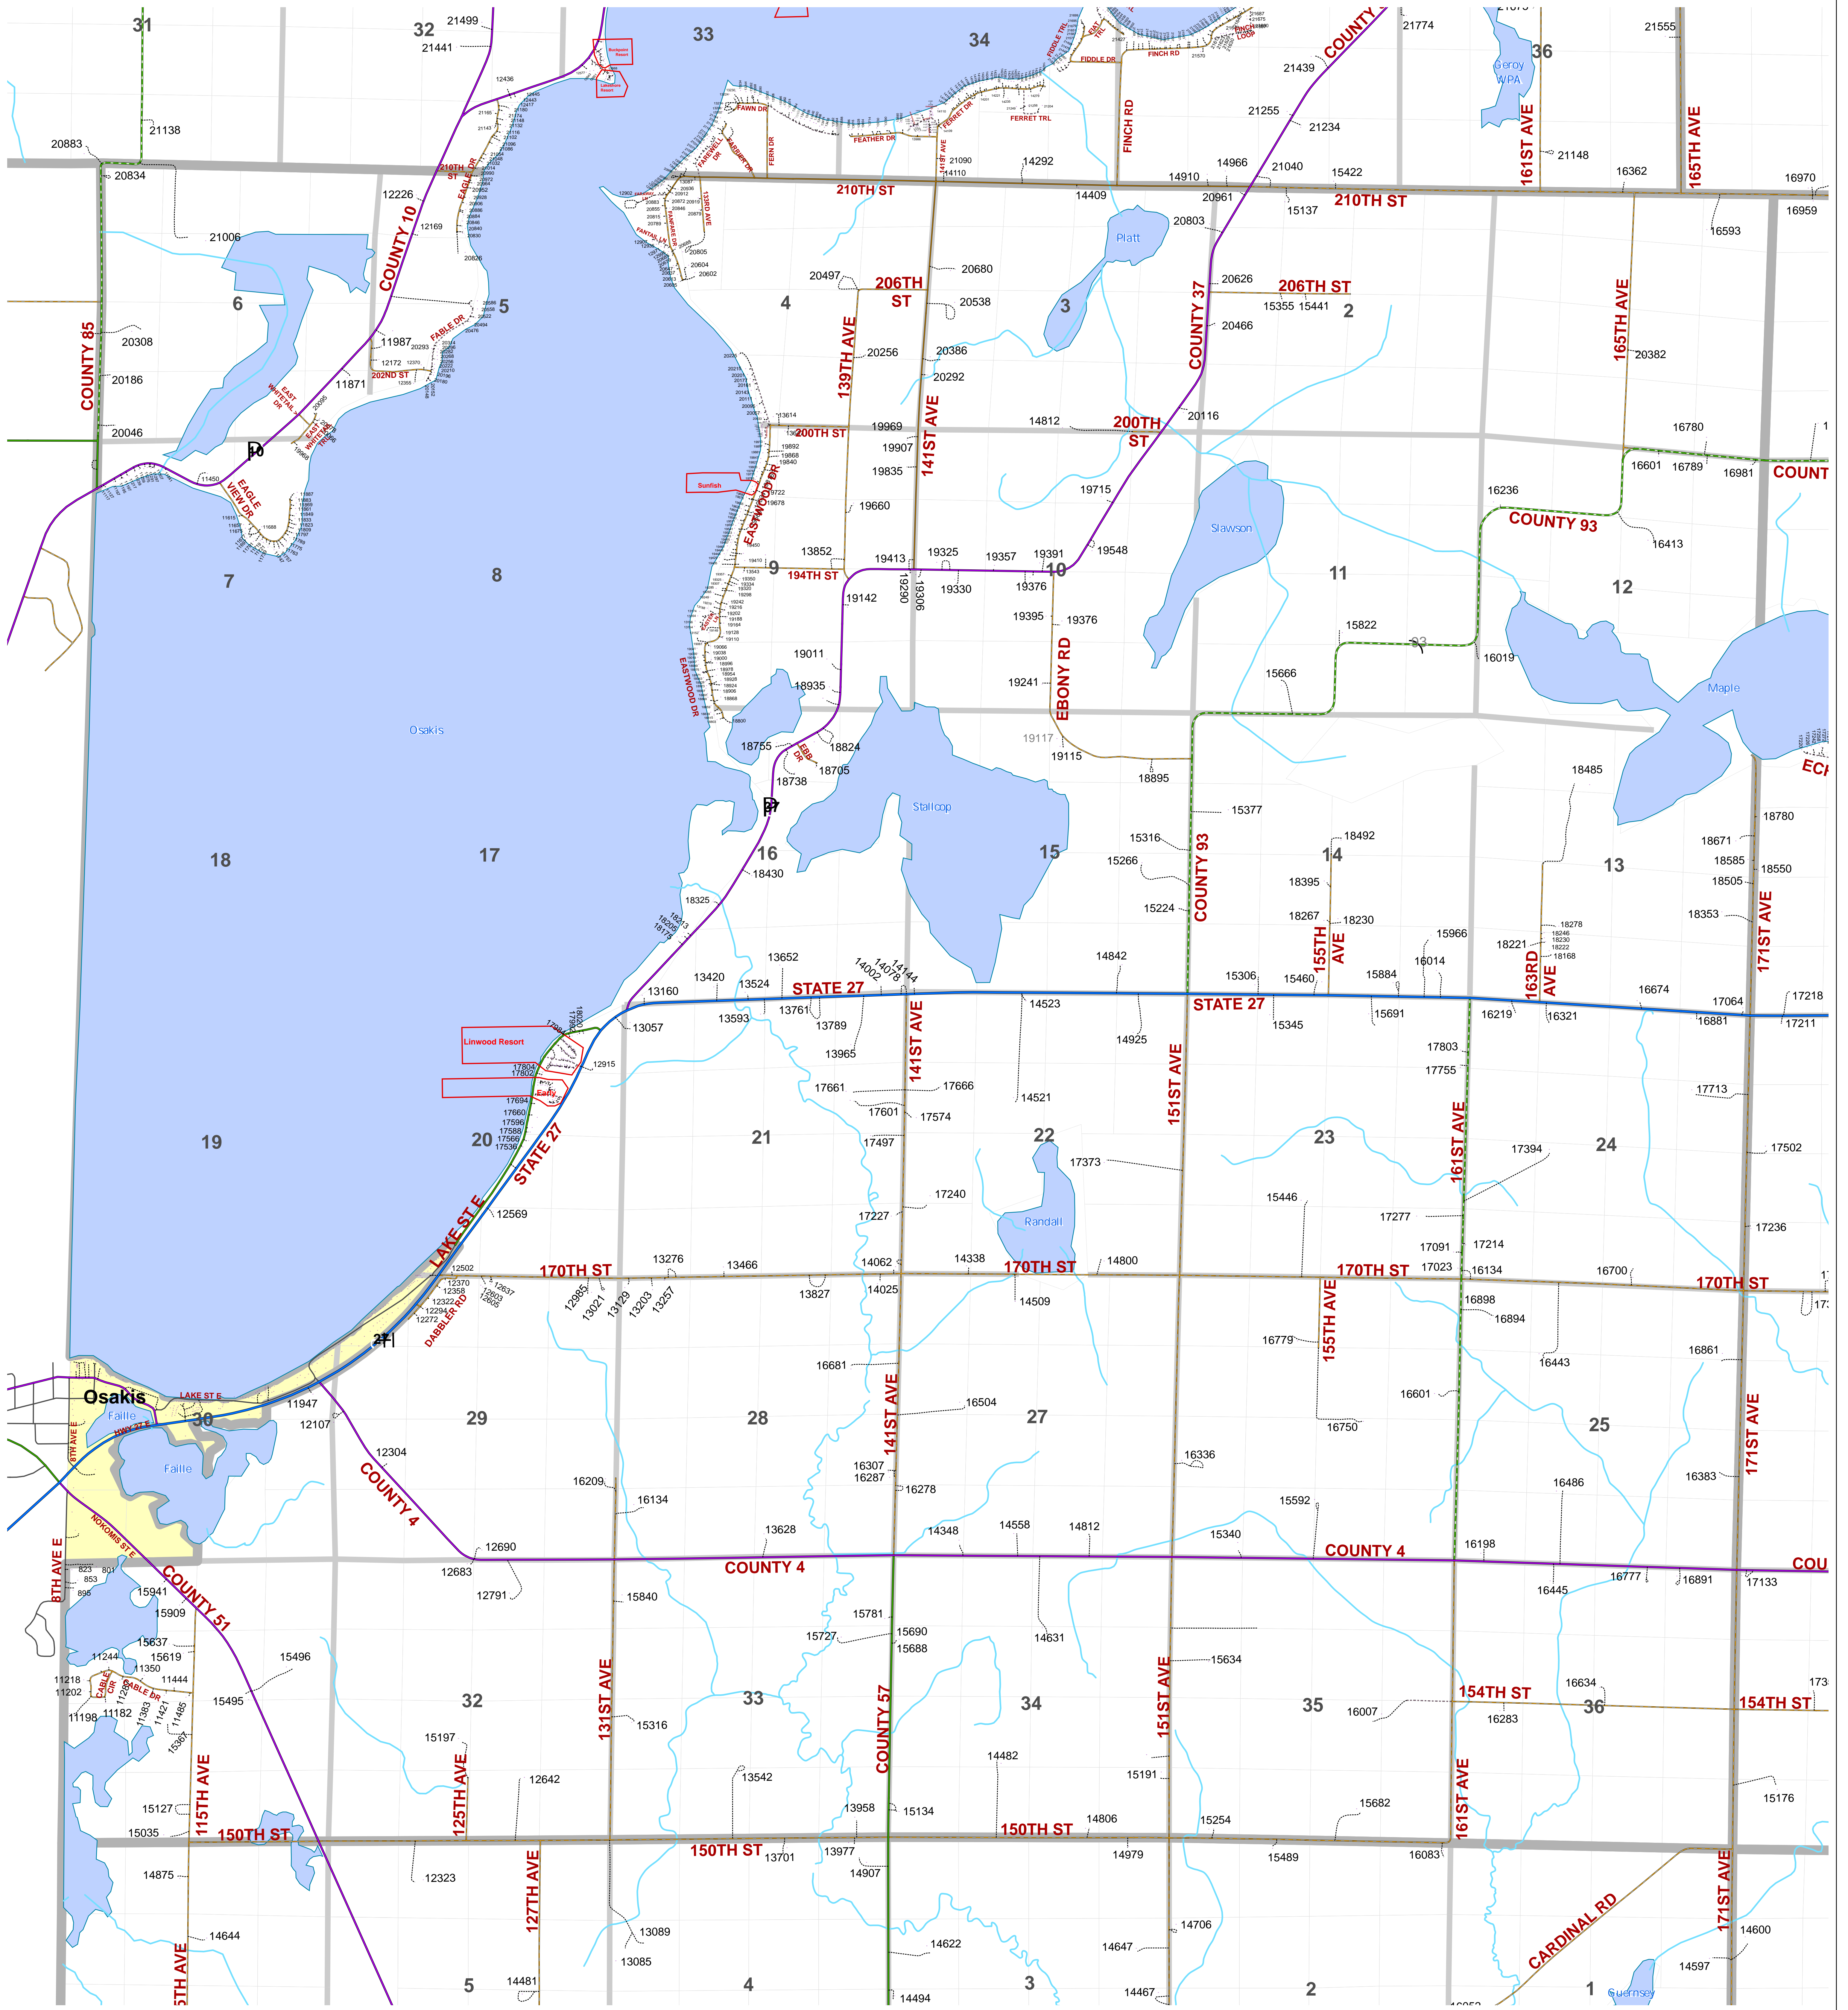

Todd County, Minnesota

E 911 Address Locations

TOWNSHIP: GORDON T 128N R 35 W

1:13,000

Todd County

Todd County GIS
215 1st Ave S - Suite 102
Long Prairie, MN 56347
(phone) 320-732-4248
www.co.todd.mn.us

Created: October 2021

- Interstate
- CSAH-Gravel
- TWP-Gravel
- U.S. Highway
- County Road-Paved
- Mn. Maintenance
- State Highway
- County Road-Gravel
- Municipal
- CSAH-Paved
- TWP-Paved
- Private Road
- Driveway
- Address Site
- Lake
- Section
- Stream
- City