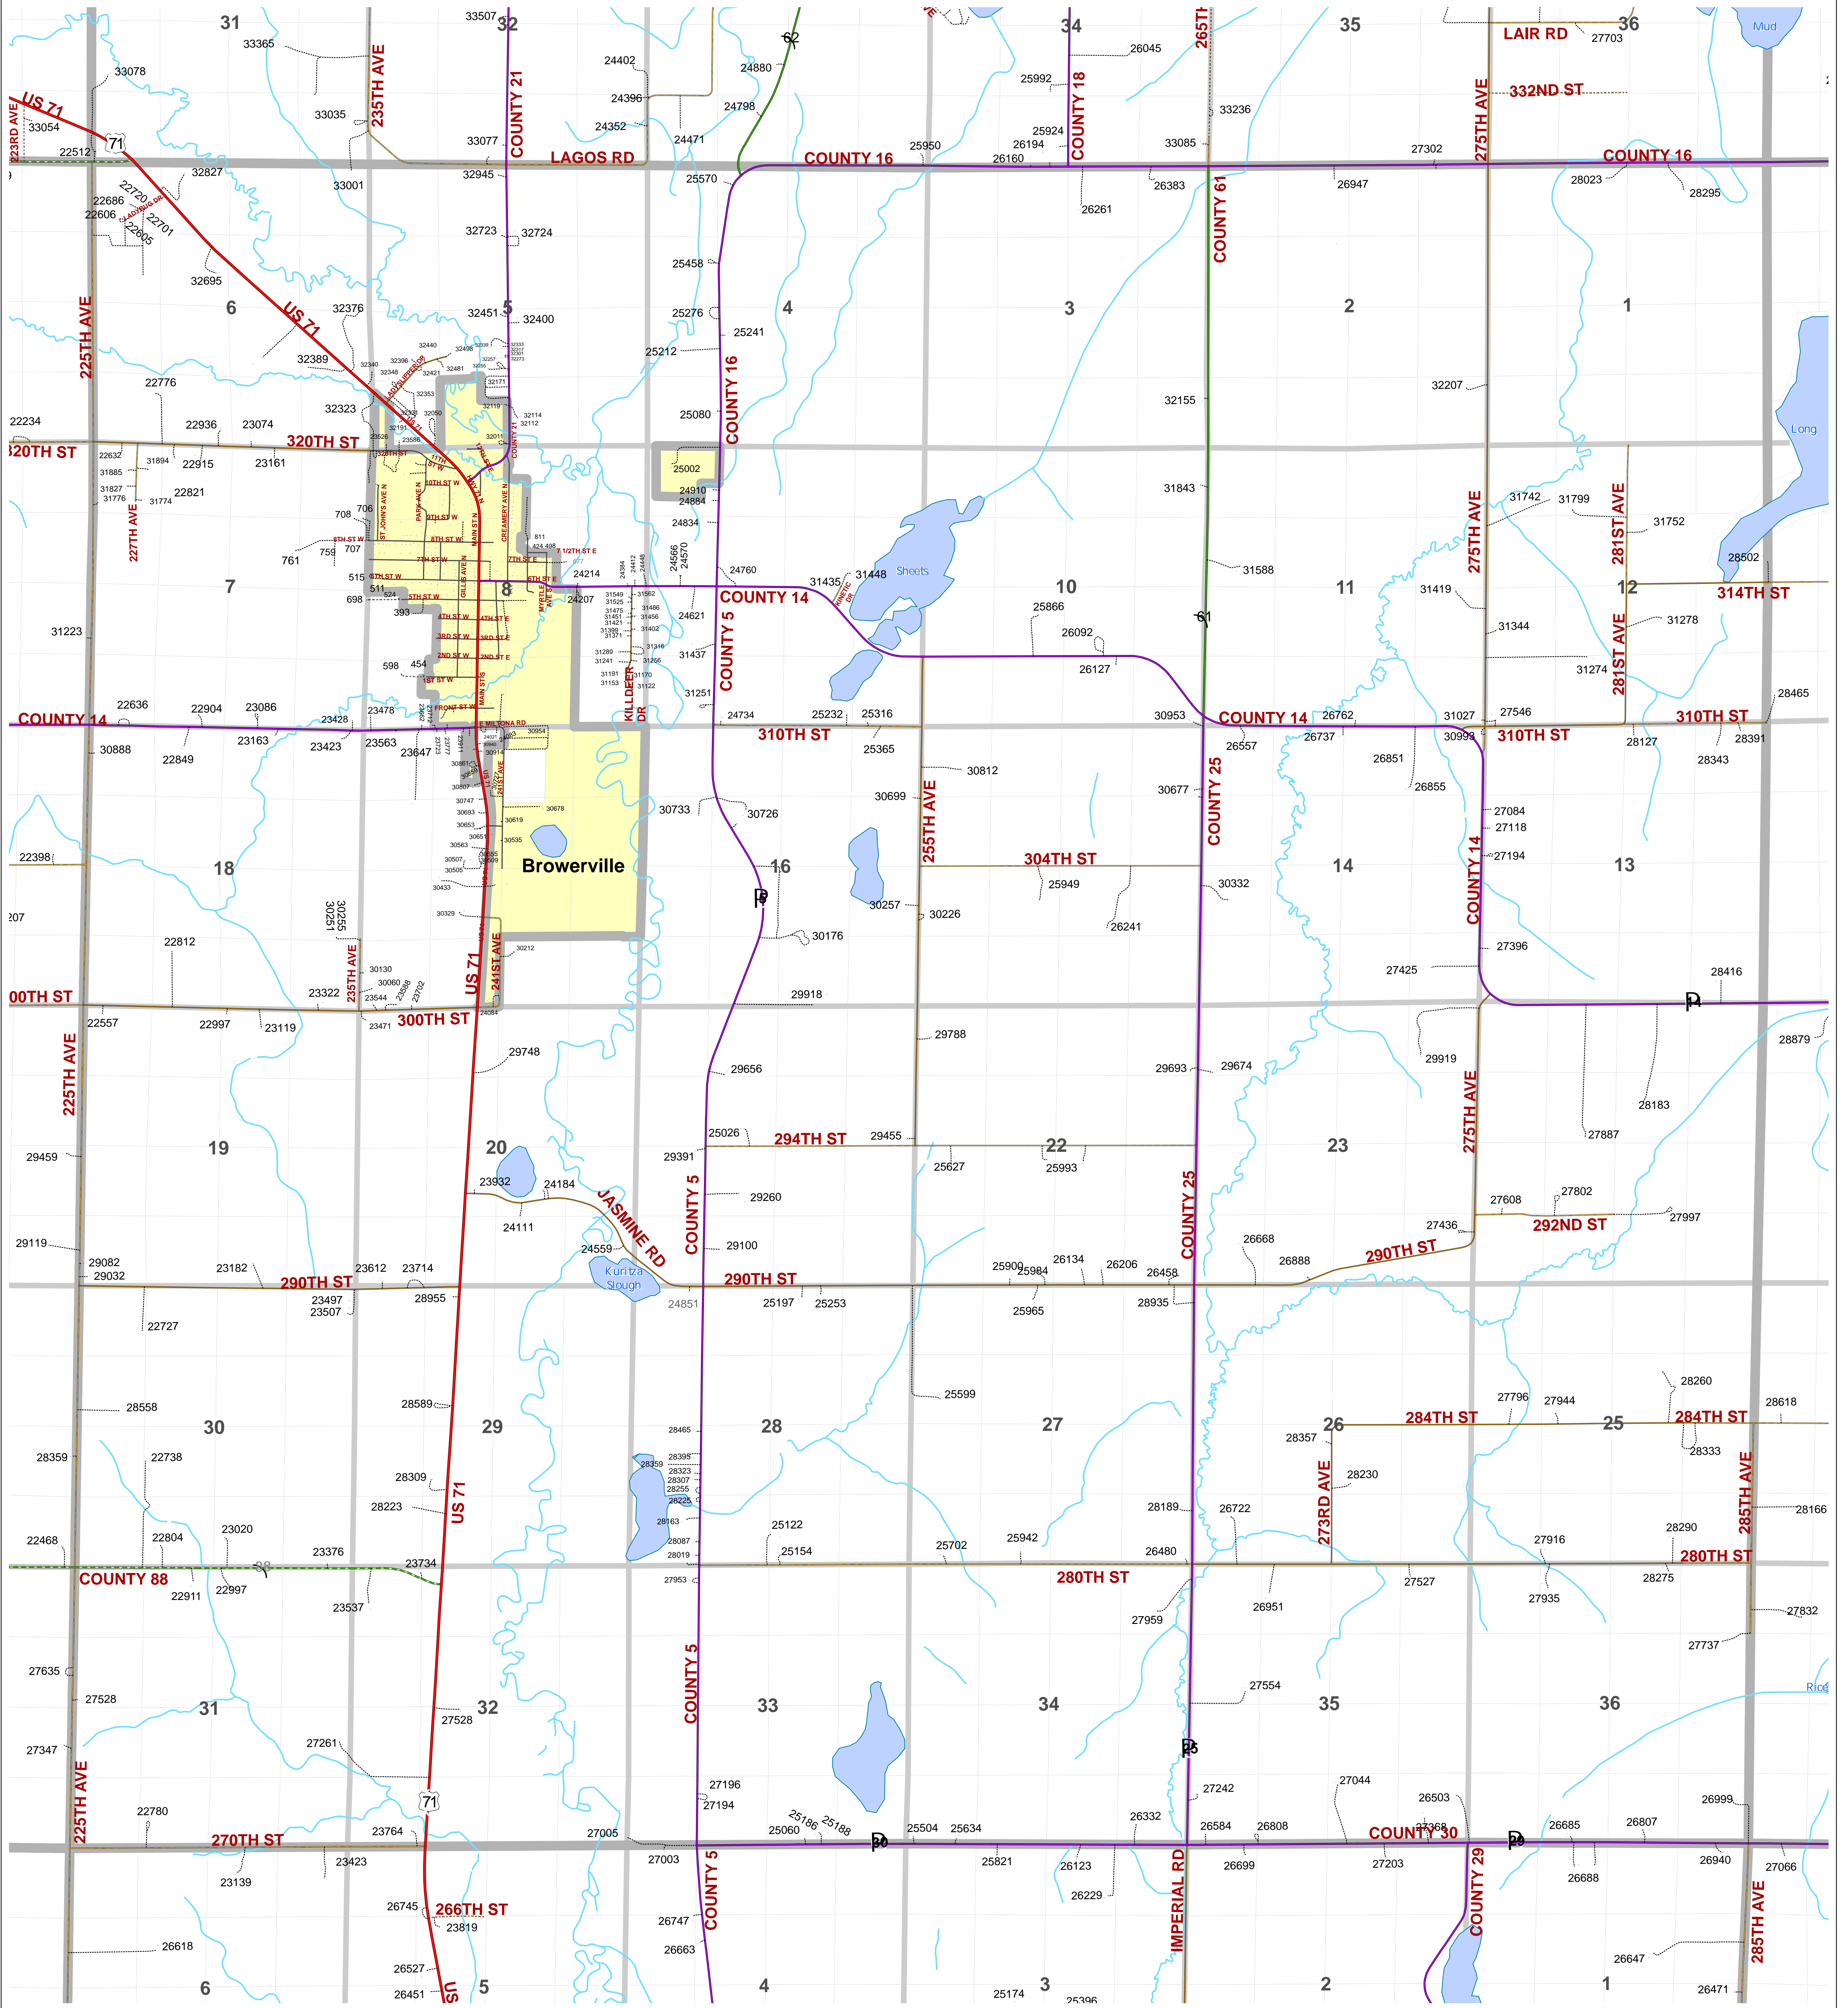

# Todd County, Minnesota

## E 911 Address Locations

TOWNSHIP: HARTFORD T 130N R 33 W

Todd County

Todd County GIS  
215 1st Ave S - Suite 102  
Long Prairie, MN 56347  
(phone) 320-732-4248  
www.co.todd.mn.us

Created: October 2021

- |               |                    |                 |              |      |
|---------------|--------------------|-----------------|--------------|------|
| Interstate    | CSAH-Gravel        | TWP-Gravel      | Driveway     | Lake |
| U.S. Highway  | County Road-Paved  | Mn. Maintenance | Address Site | City |
| State Highway | County Road-Gravel | Municipal       | Section      |      |
| CSAH-Paved    | TWP-Paved          | Private Road    | Stream       |      |