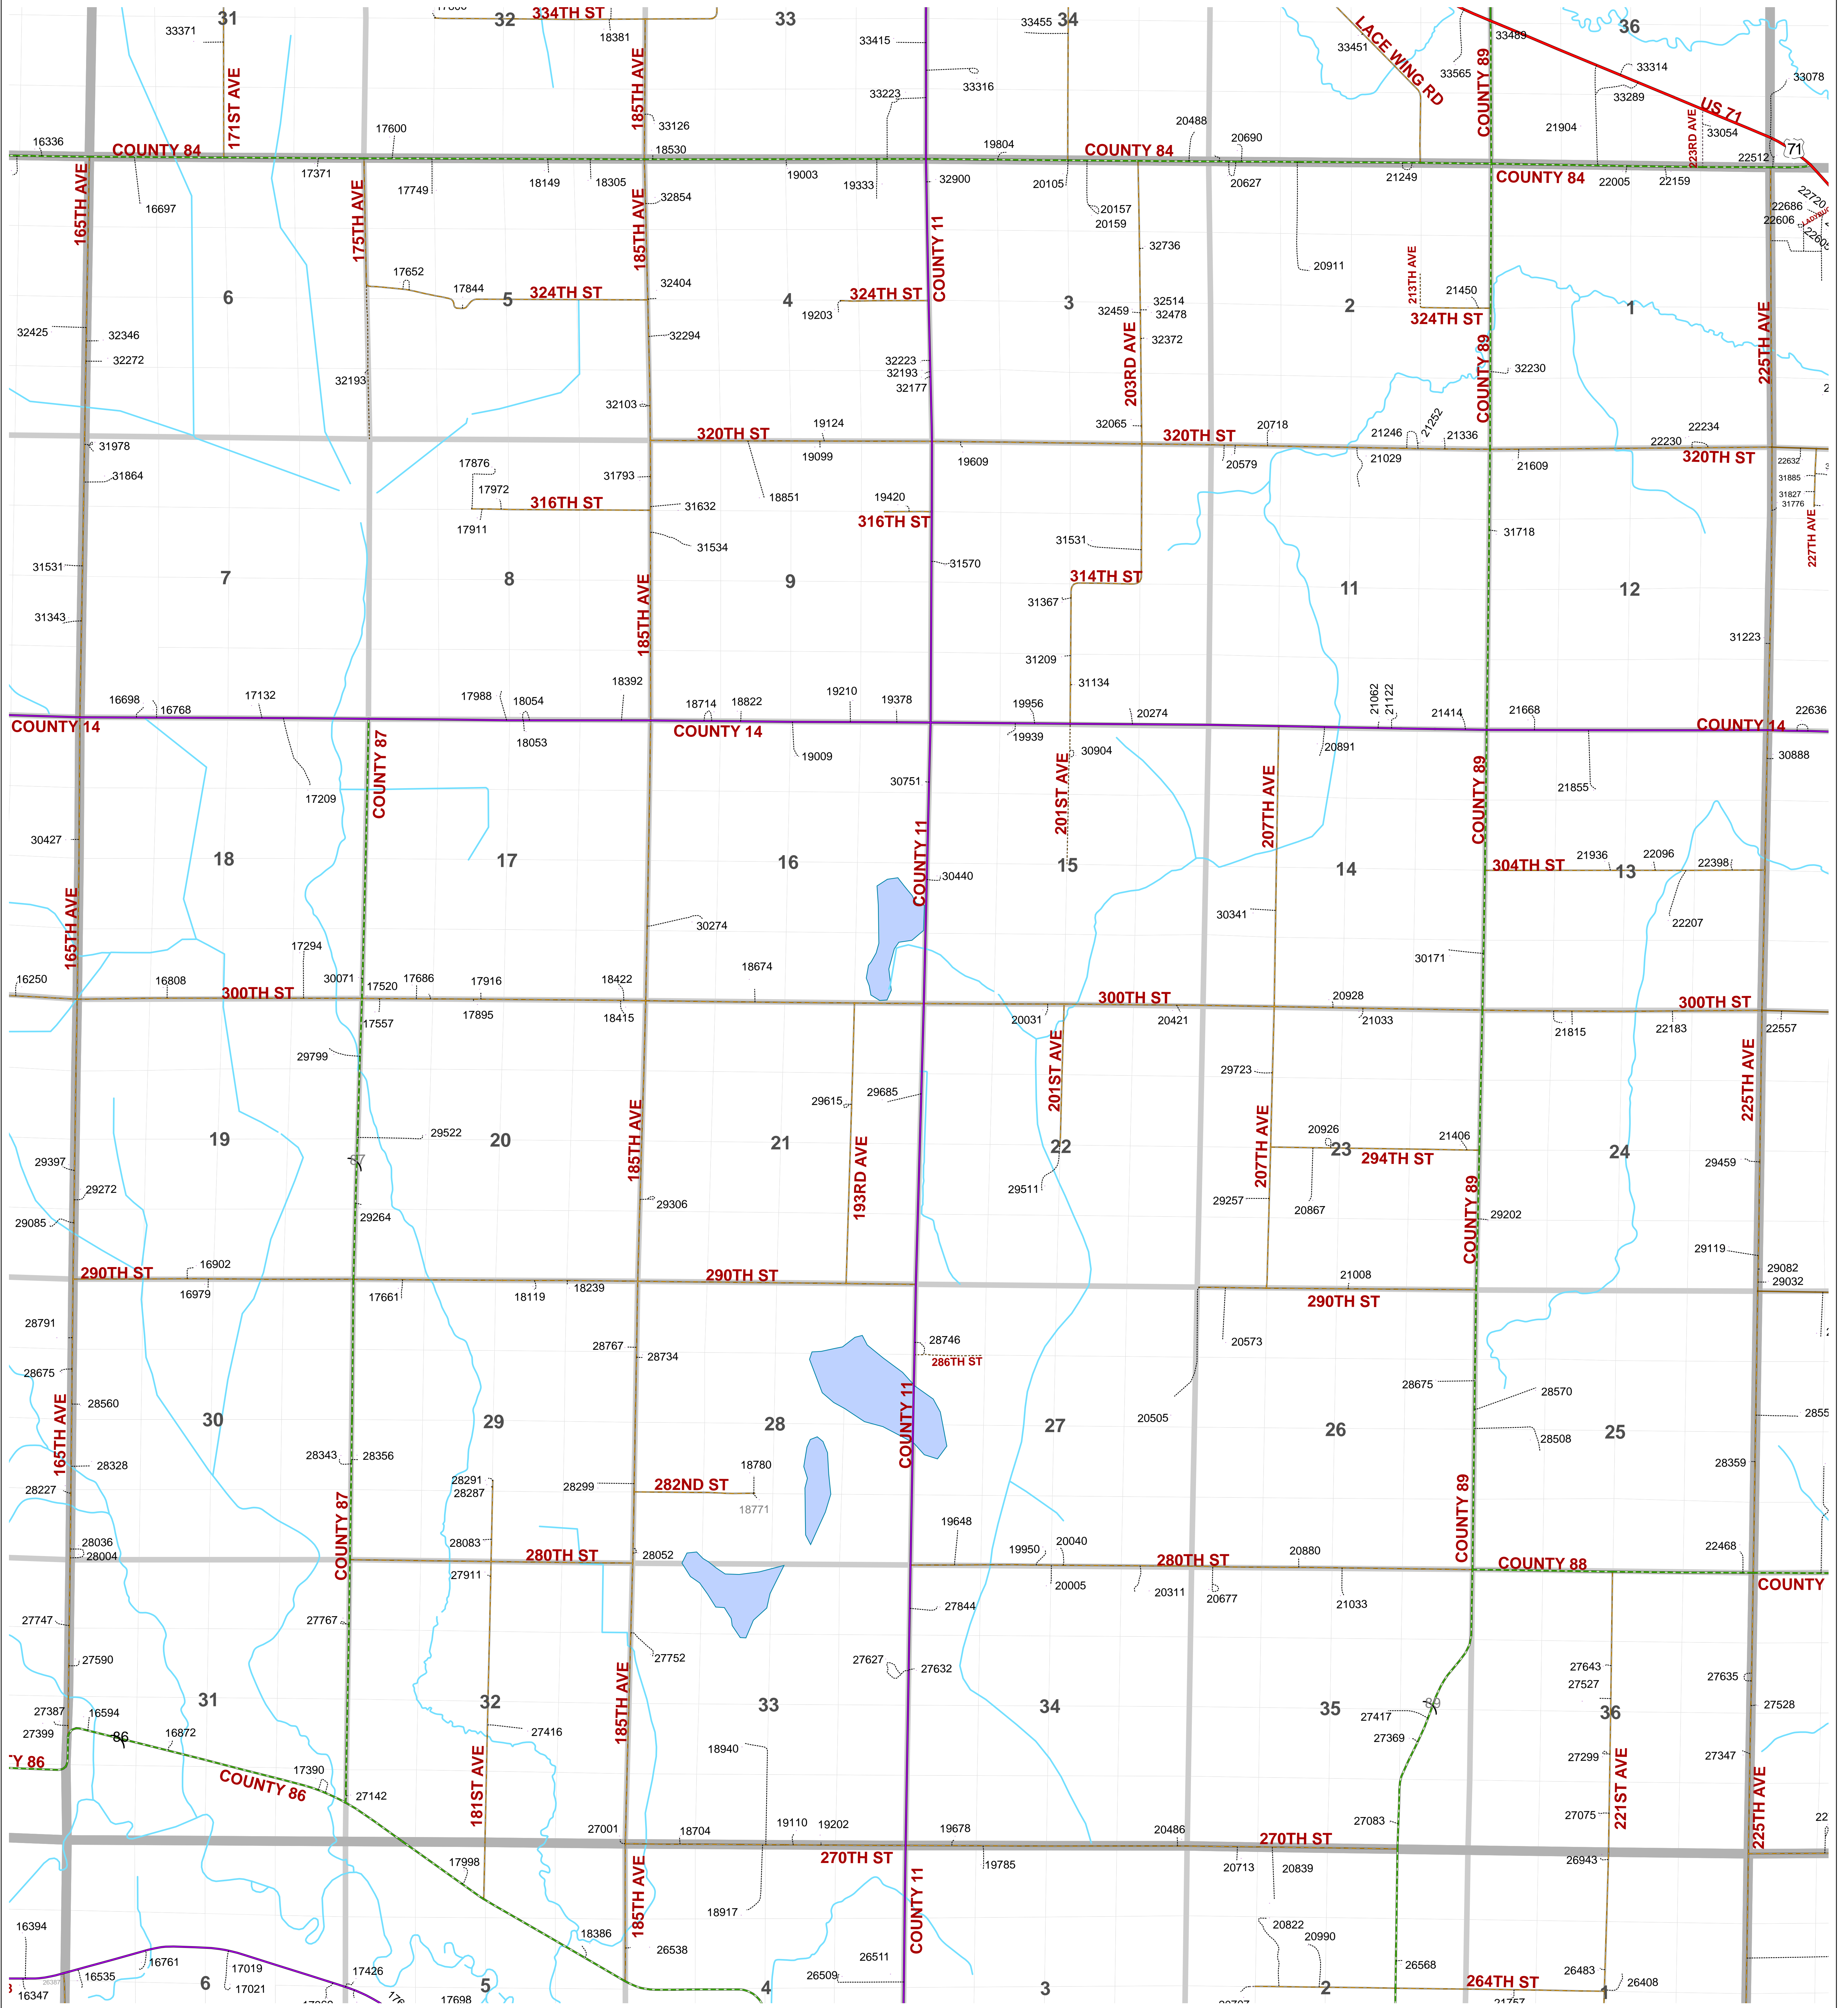

Todd County, Minnesota

E 911 Address Locations

TOWNSHIP: IONA

T 130N R 34 W

Todd County

Todd County GIS
 215 1st Ave S - Suite 102
 Long Prairie, MN 56347
 (phone) 320-732-4248
 www.co.todd.mn.us

Created: October 2021

- | | | | | |
|---------------|--------------------|-----------------|--------------|------|
| Interstate | CSAH-Gravel | TWP-Gravel | Driveway | Lake |
| U.S. Highway | County Road-Paved | Mn. Maintenance | Address Site | City |
| State Highway | County Road-Gravel | Municipal | Section | |
| CSAH-Paved | TWP-Paved | Private Road | Stream | |