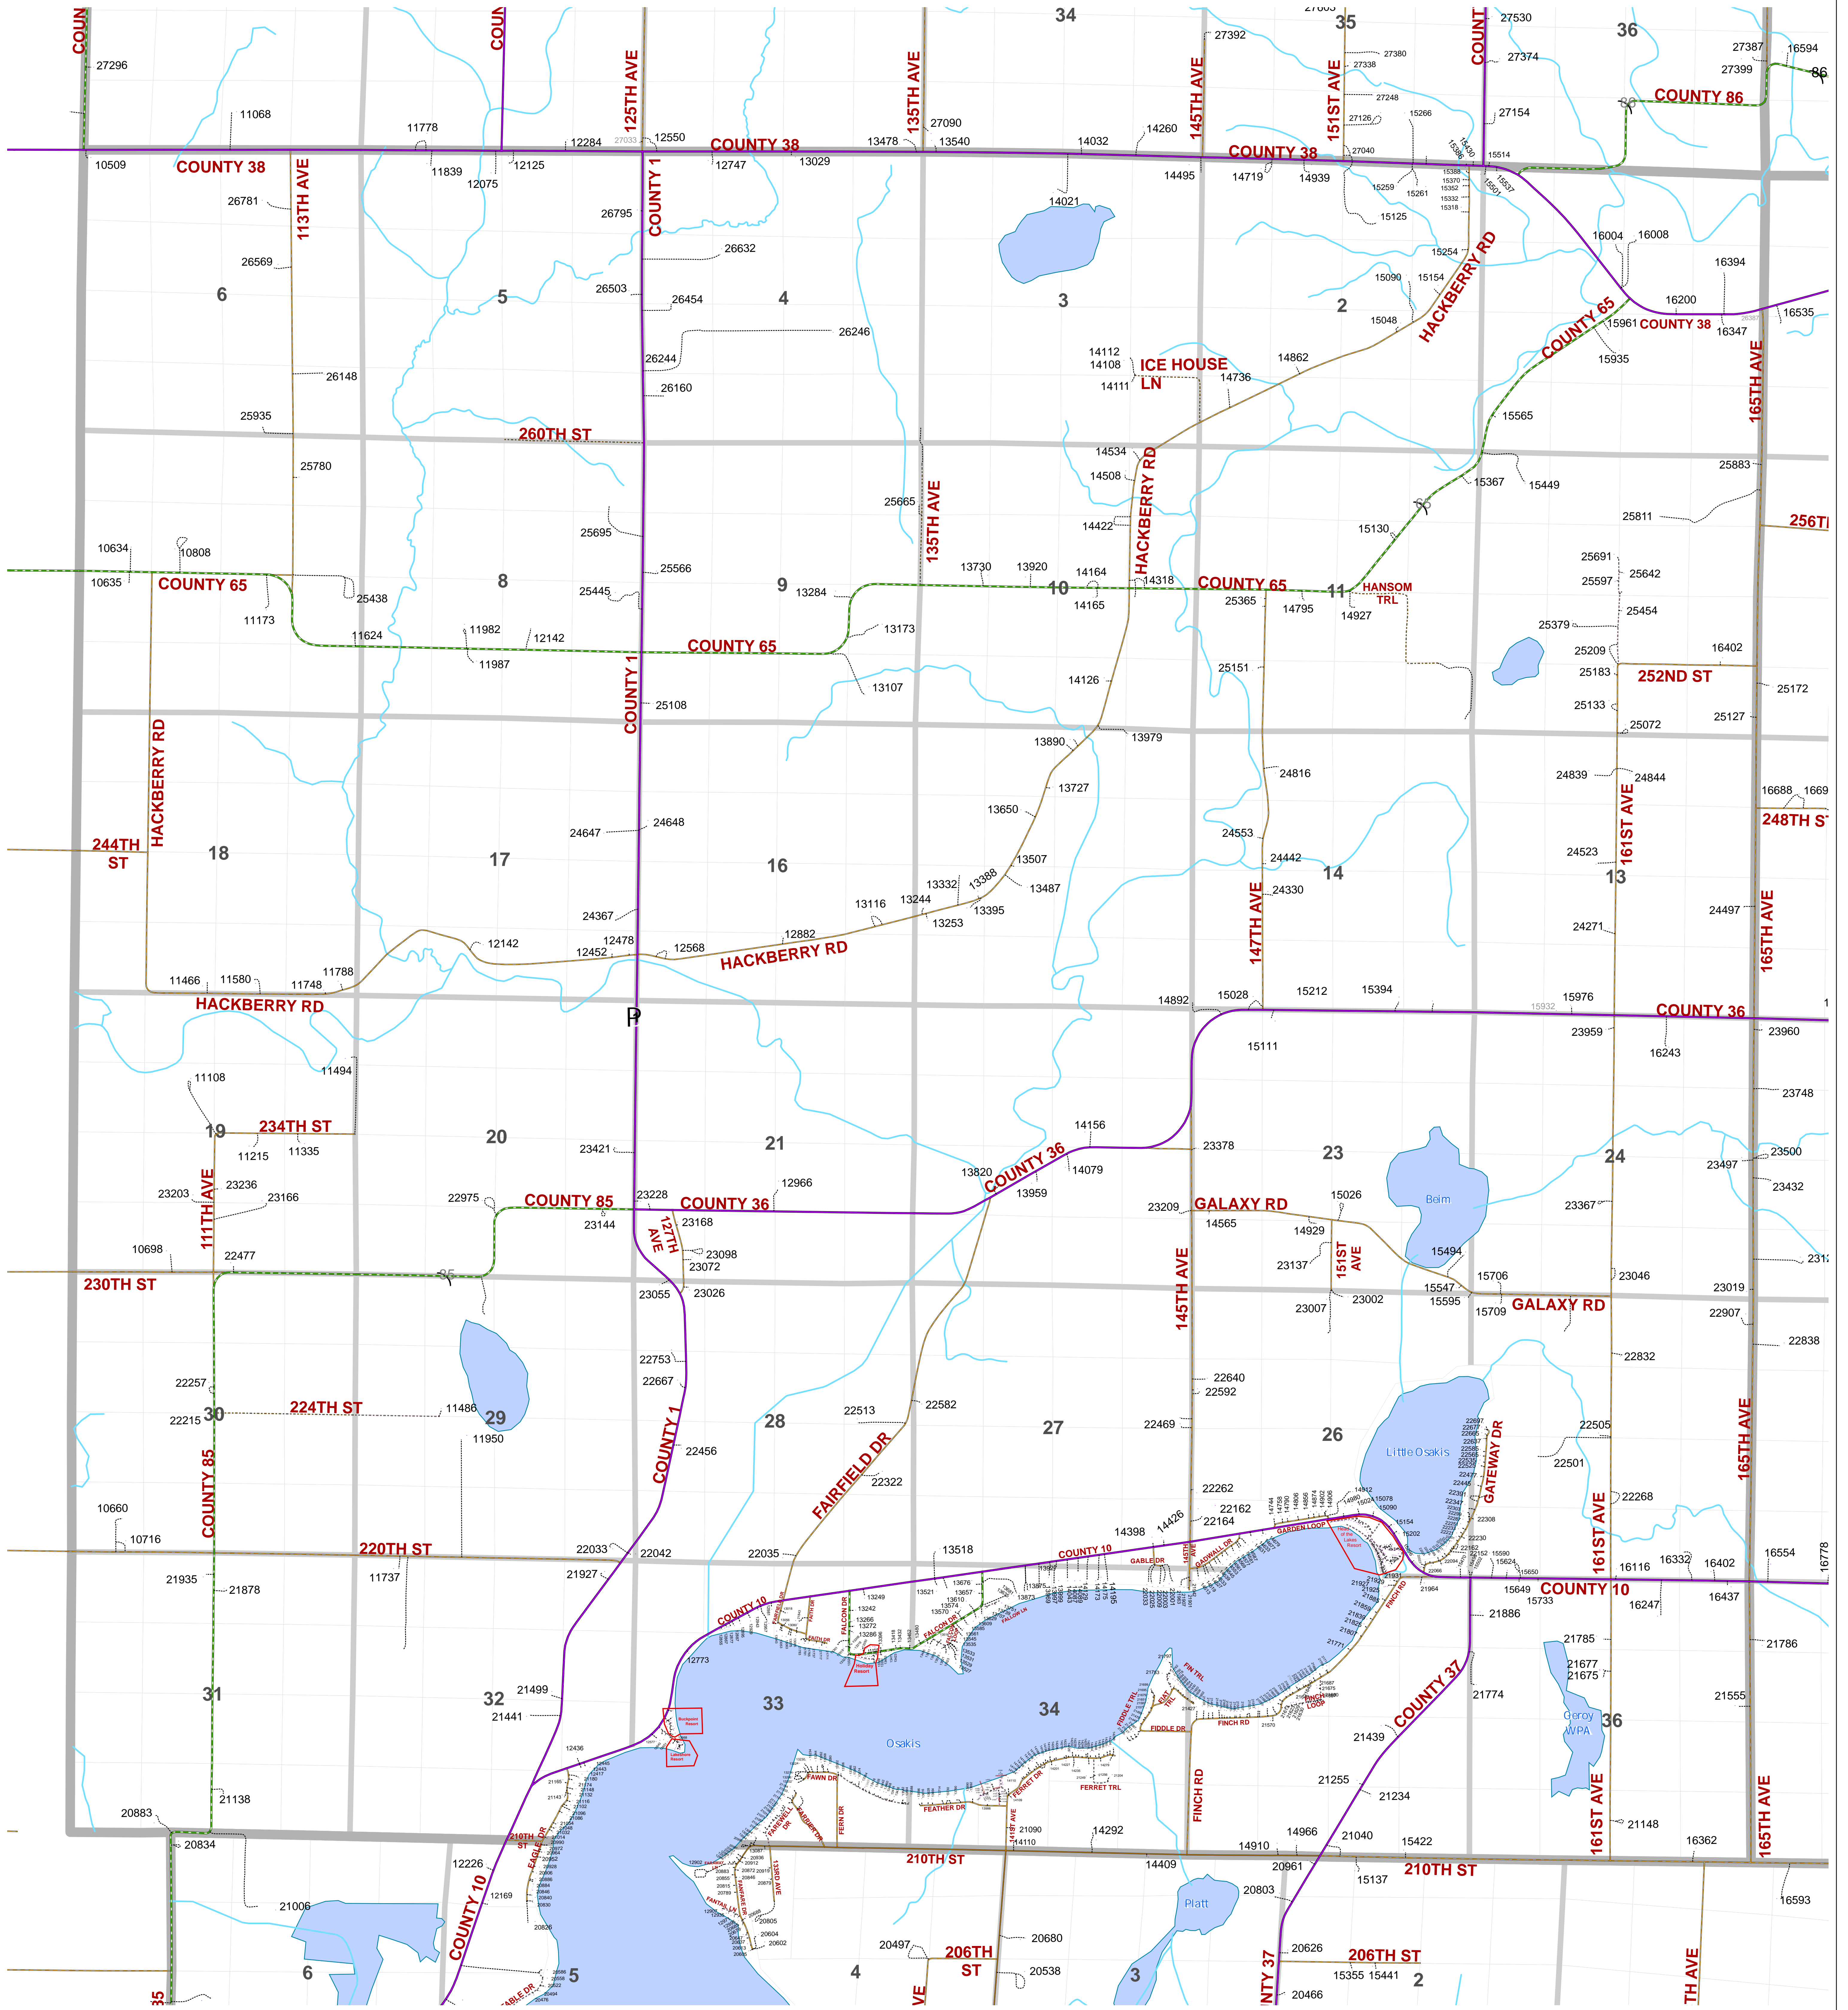

Todd County, Minnesota

E 911 Address Locations

TOWNSHIP: LESLIE T 129N R 35 W

Todd County

Todd County GIS
215 1st Ave S - Suite 102
Long Prairie, MN 56347
(phone) 320-732-4248
www.co.todd.mn.us

Created: October 2021

- | | | | | |
|---------------|--------------------|-----------------|--------------|------|
| Interstate | CSAH-Gravel | TWP-Gravel | Driveway | Lake |
| U.S. Highway | County Road-Paved | Mn. Maintenance | Address Site | City |
| State Highway | County Road-Gravel | Municipal | Section | |
| CSAH-Paved | TWP-Paved | Private Road | Stream | |