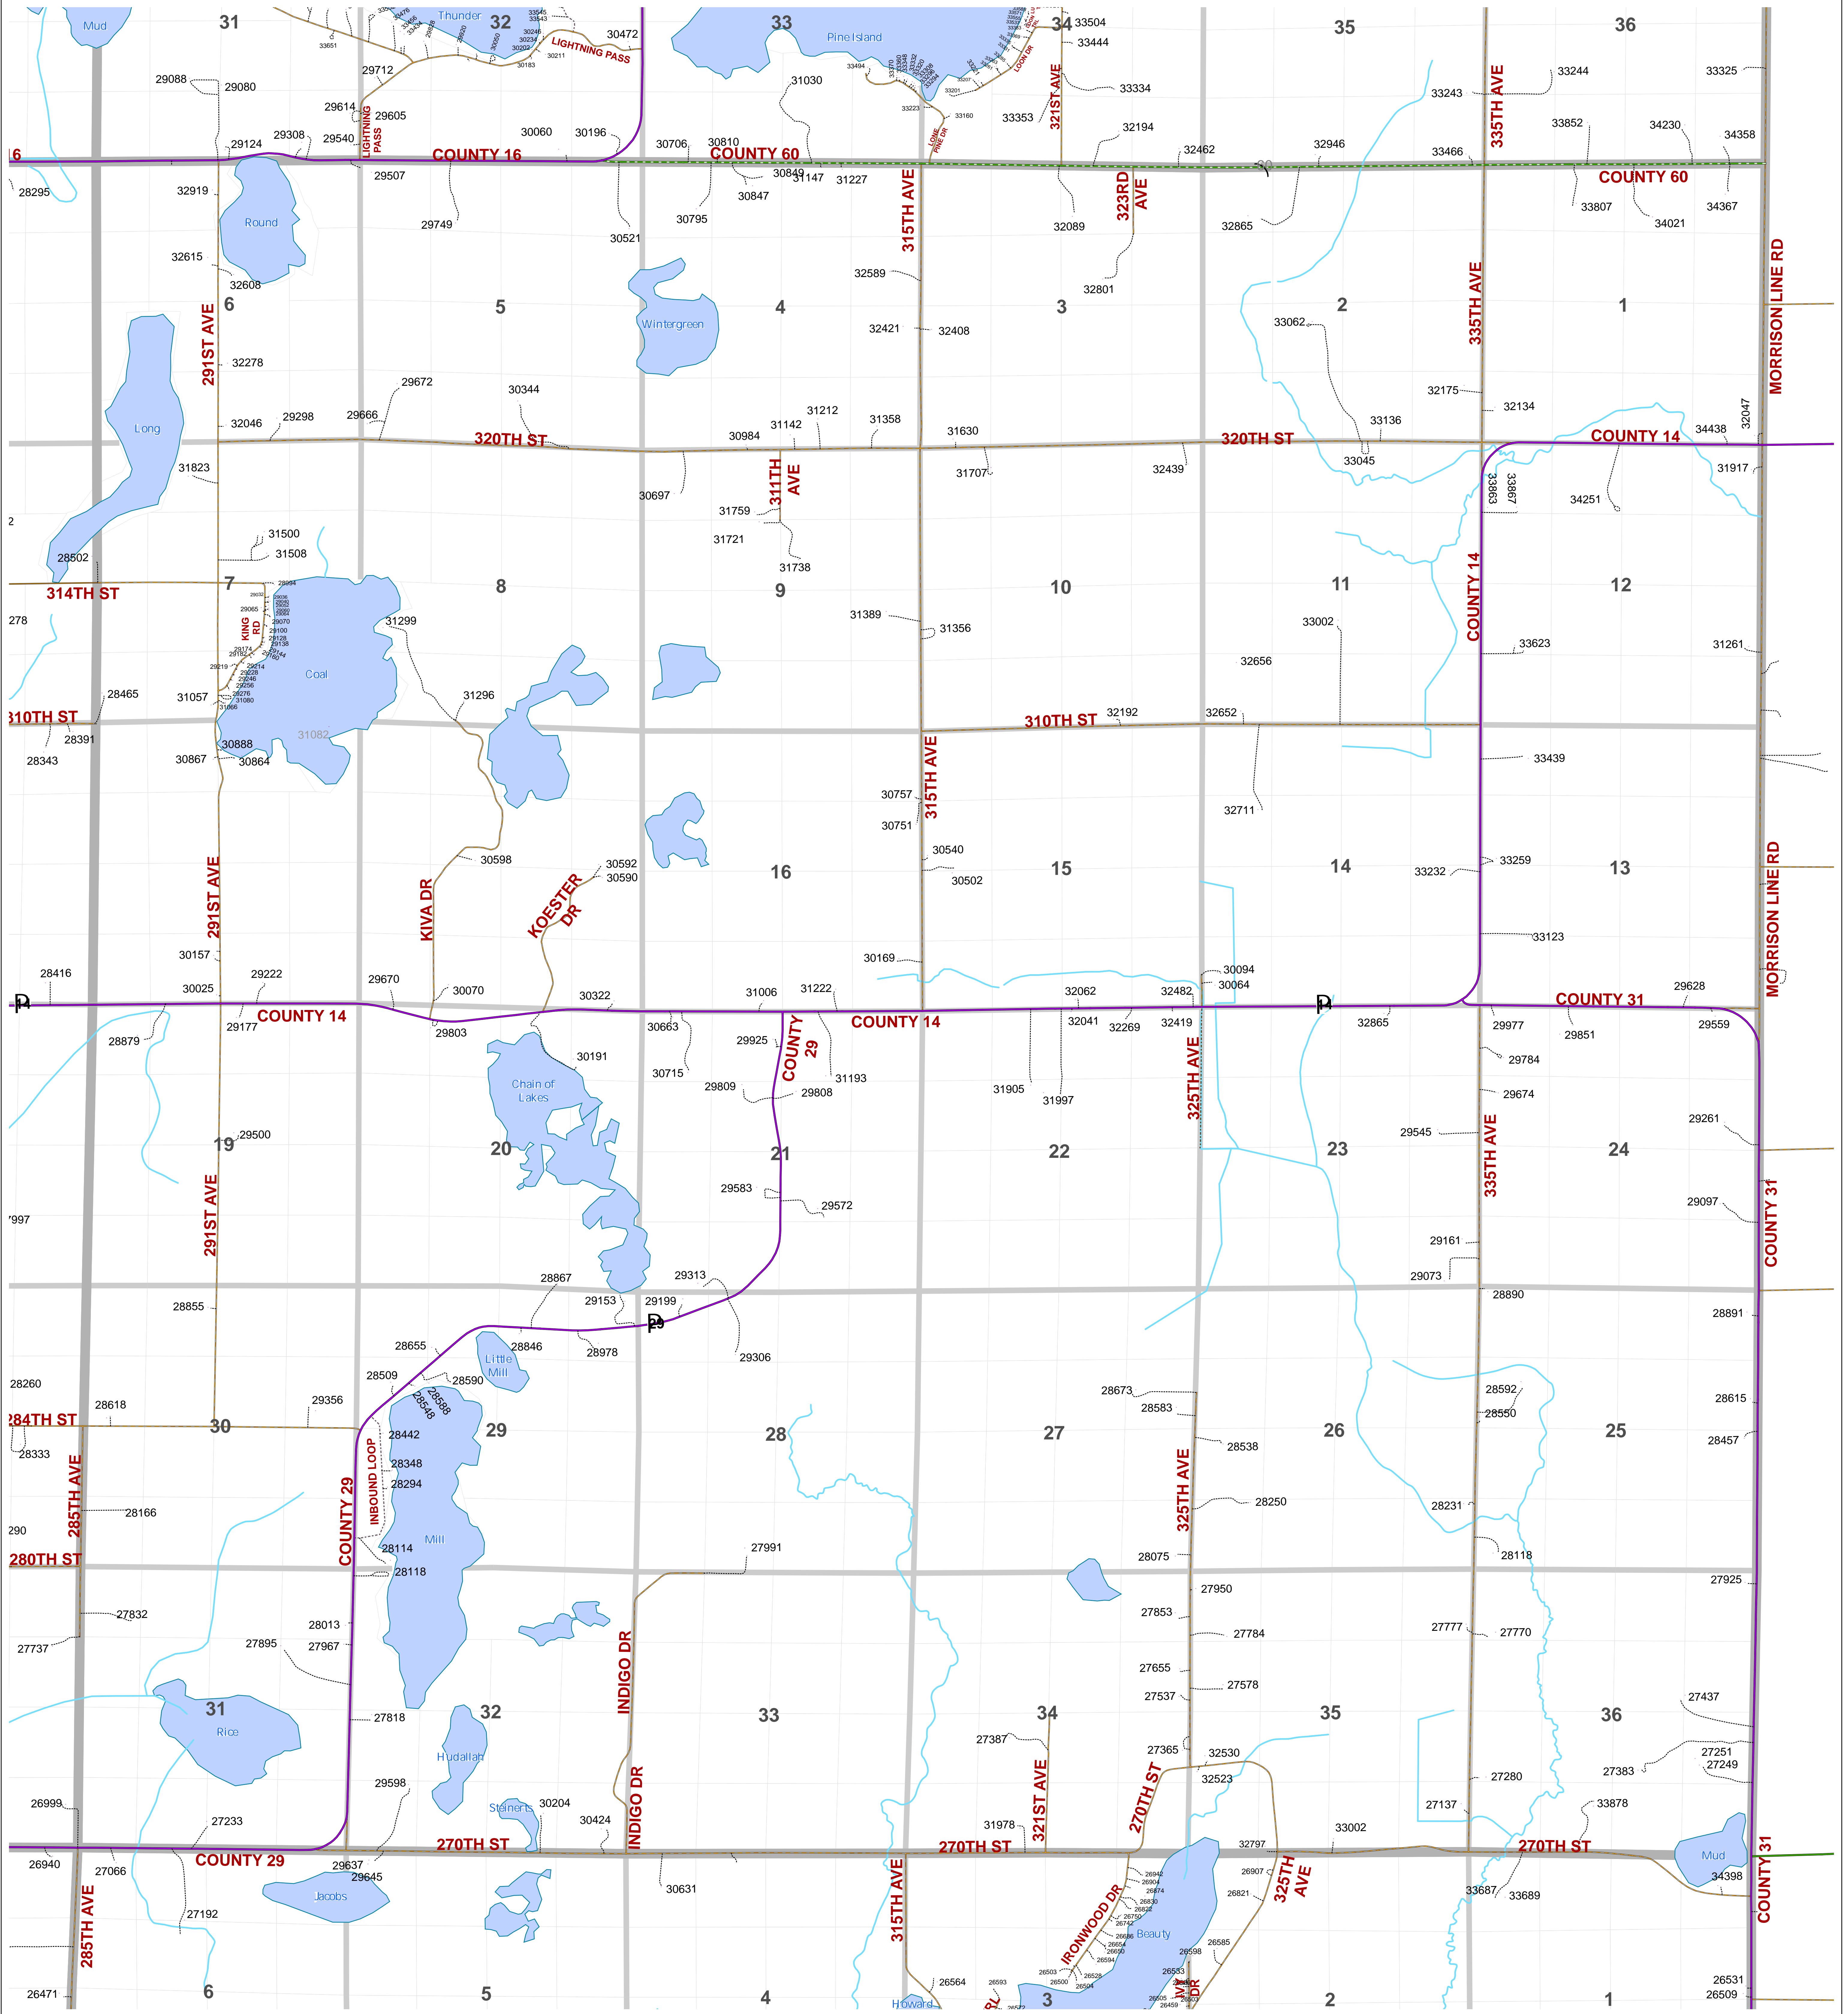

Todd County, Minnesota

E 911 Address Locations

TOWNSHIP: LITTLE ELK T 130N R 32 W

Todd County

Todd County GIS
215 1st Ave S - Suite 102
Long Prairie, MN 56347
(phone) 320-732-4248
www.co.todd.mn.us

Created: October 2021

- Interstate
- U.S. Highway
- State Highway
- CSAH-Paved
- CSAH-Gravel
- County Road-Paved
- County Road-Gravel
- TWP-Paved
- TWP-Gravel
- Mn. Maintenance
- Municipal
- Private Road
- Driveway
- Address Site
- City
- Lake
- Stream