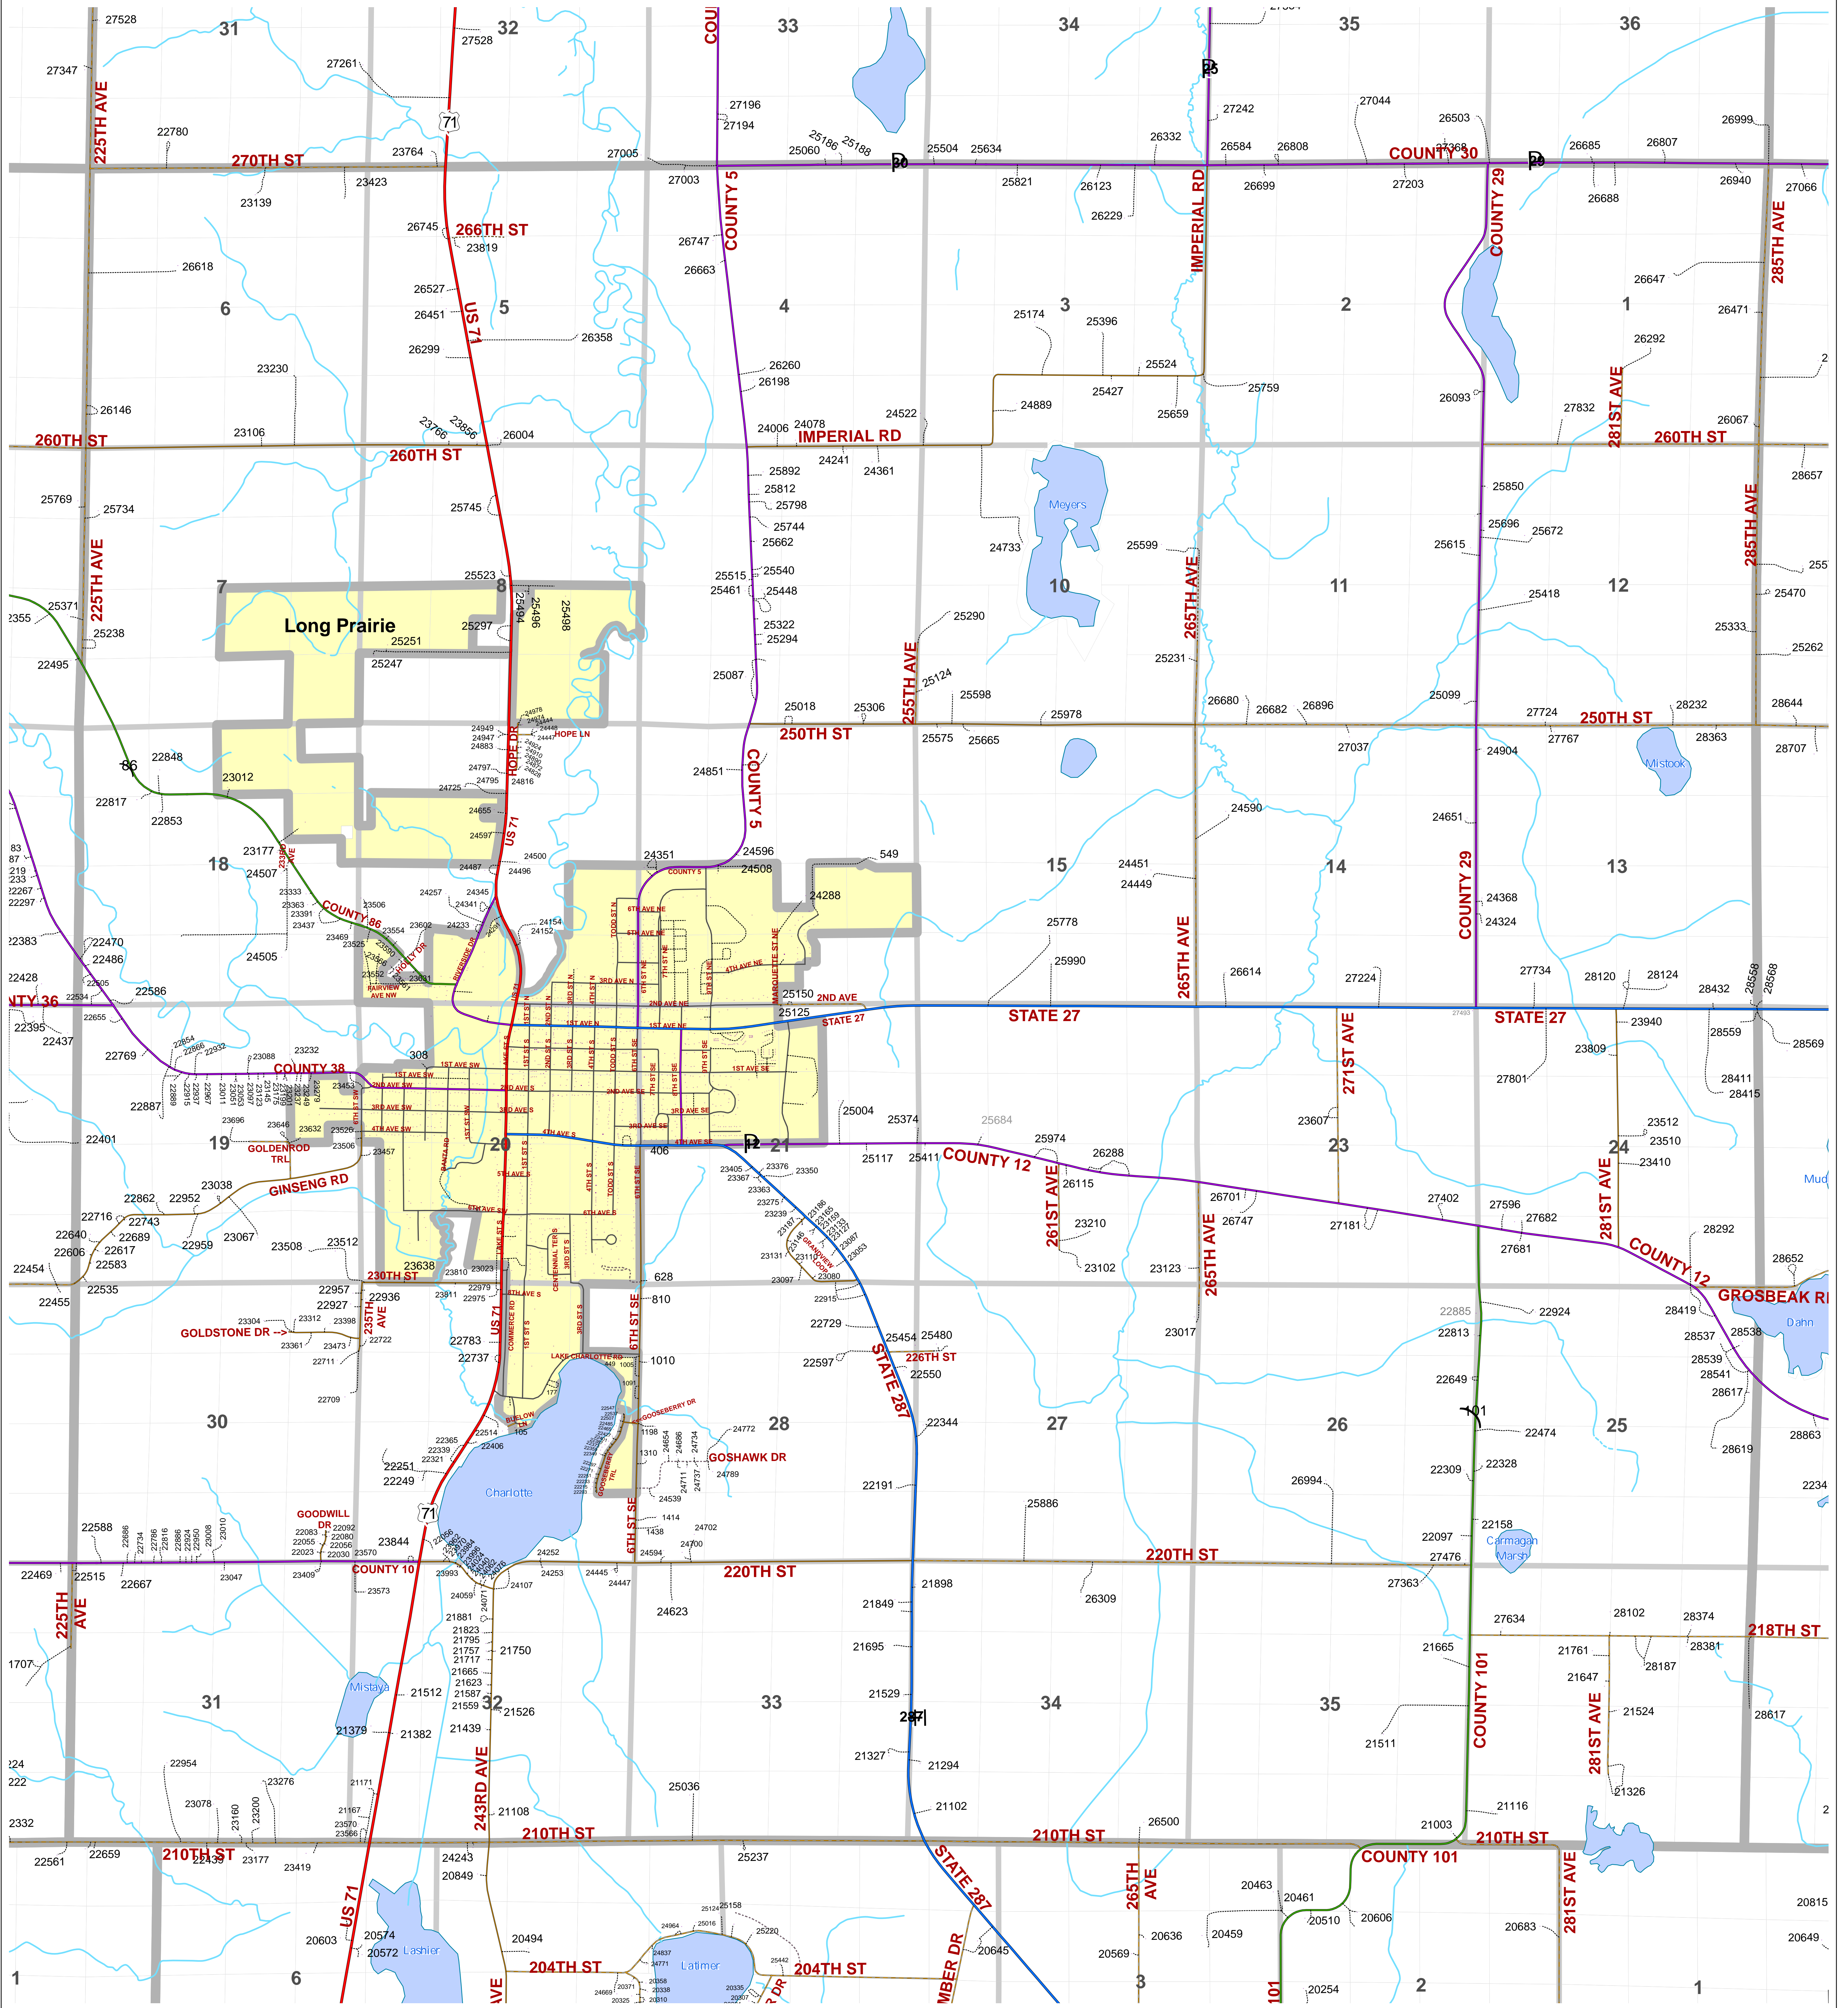

Todd County, Minnesota

E 911 Address Locations

TOWNSHIP: LONG PRAIRIE T 129N R 33 W

Todd County GIS
 215 1st Ave S - Suite 102
 Long Prairie, MN 56347
 (phone) 320-732-4248
 www.co.todd.mn.us
 Created: October 2021

- | | | | | |
|---------------|--------------------|-----------------|--------------|------|
| Interstate | CSAH-Gravel | TWP-Gravel | Driveway | Lake |
| U.S. Highway | County Road-Paved | Mn. Maintenance | Address Site | City |
| State Highway | County Road-Gravel | Municipal | Section | |
| CSAH-Paved | TWP-Paved | Private Road | Stream | |