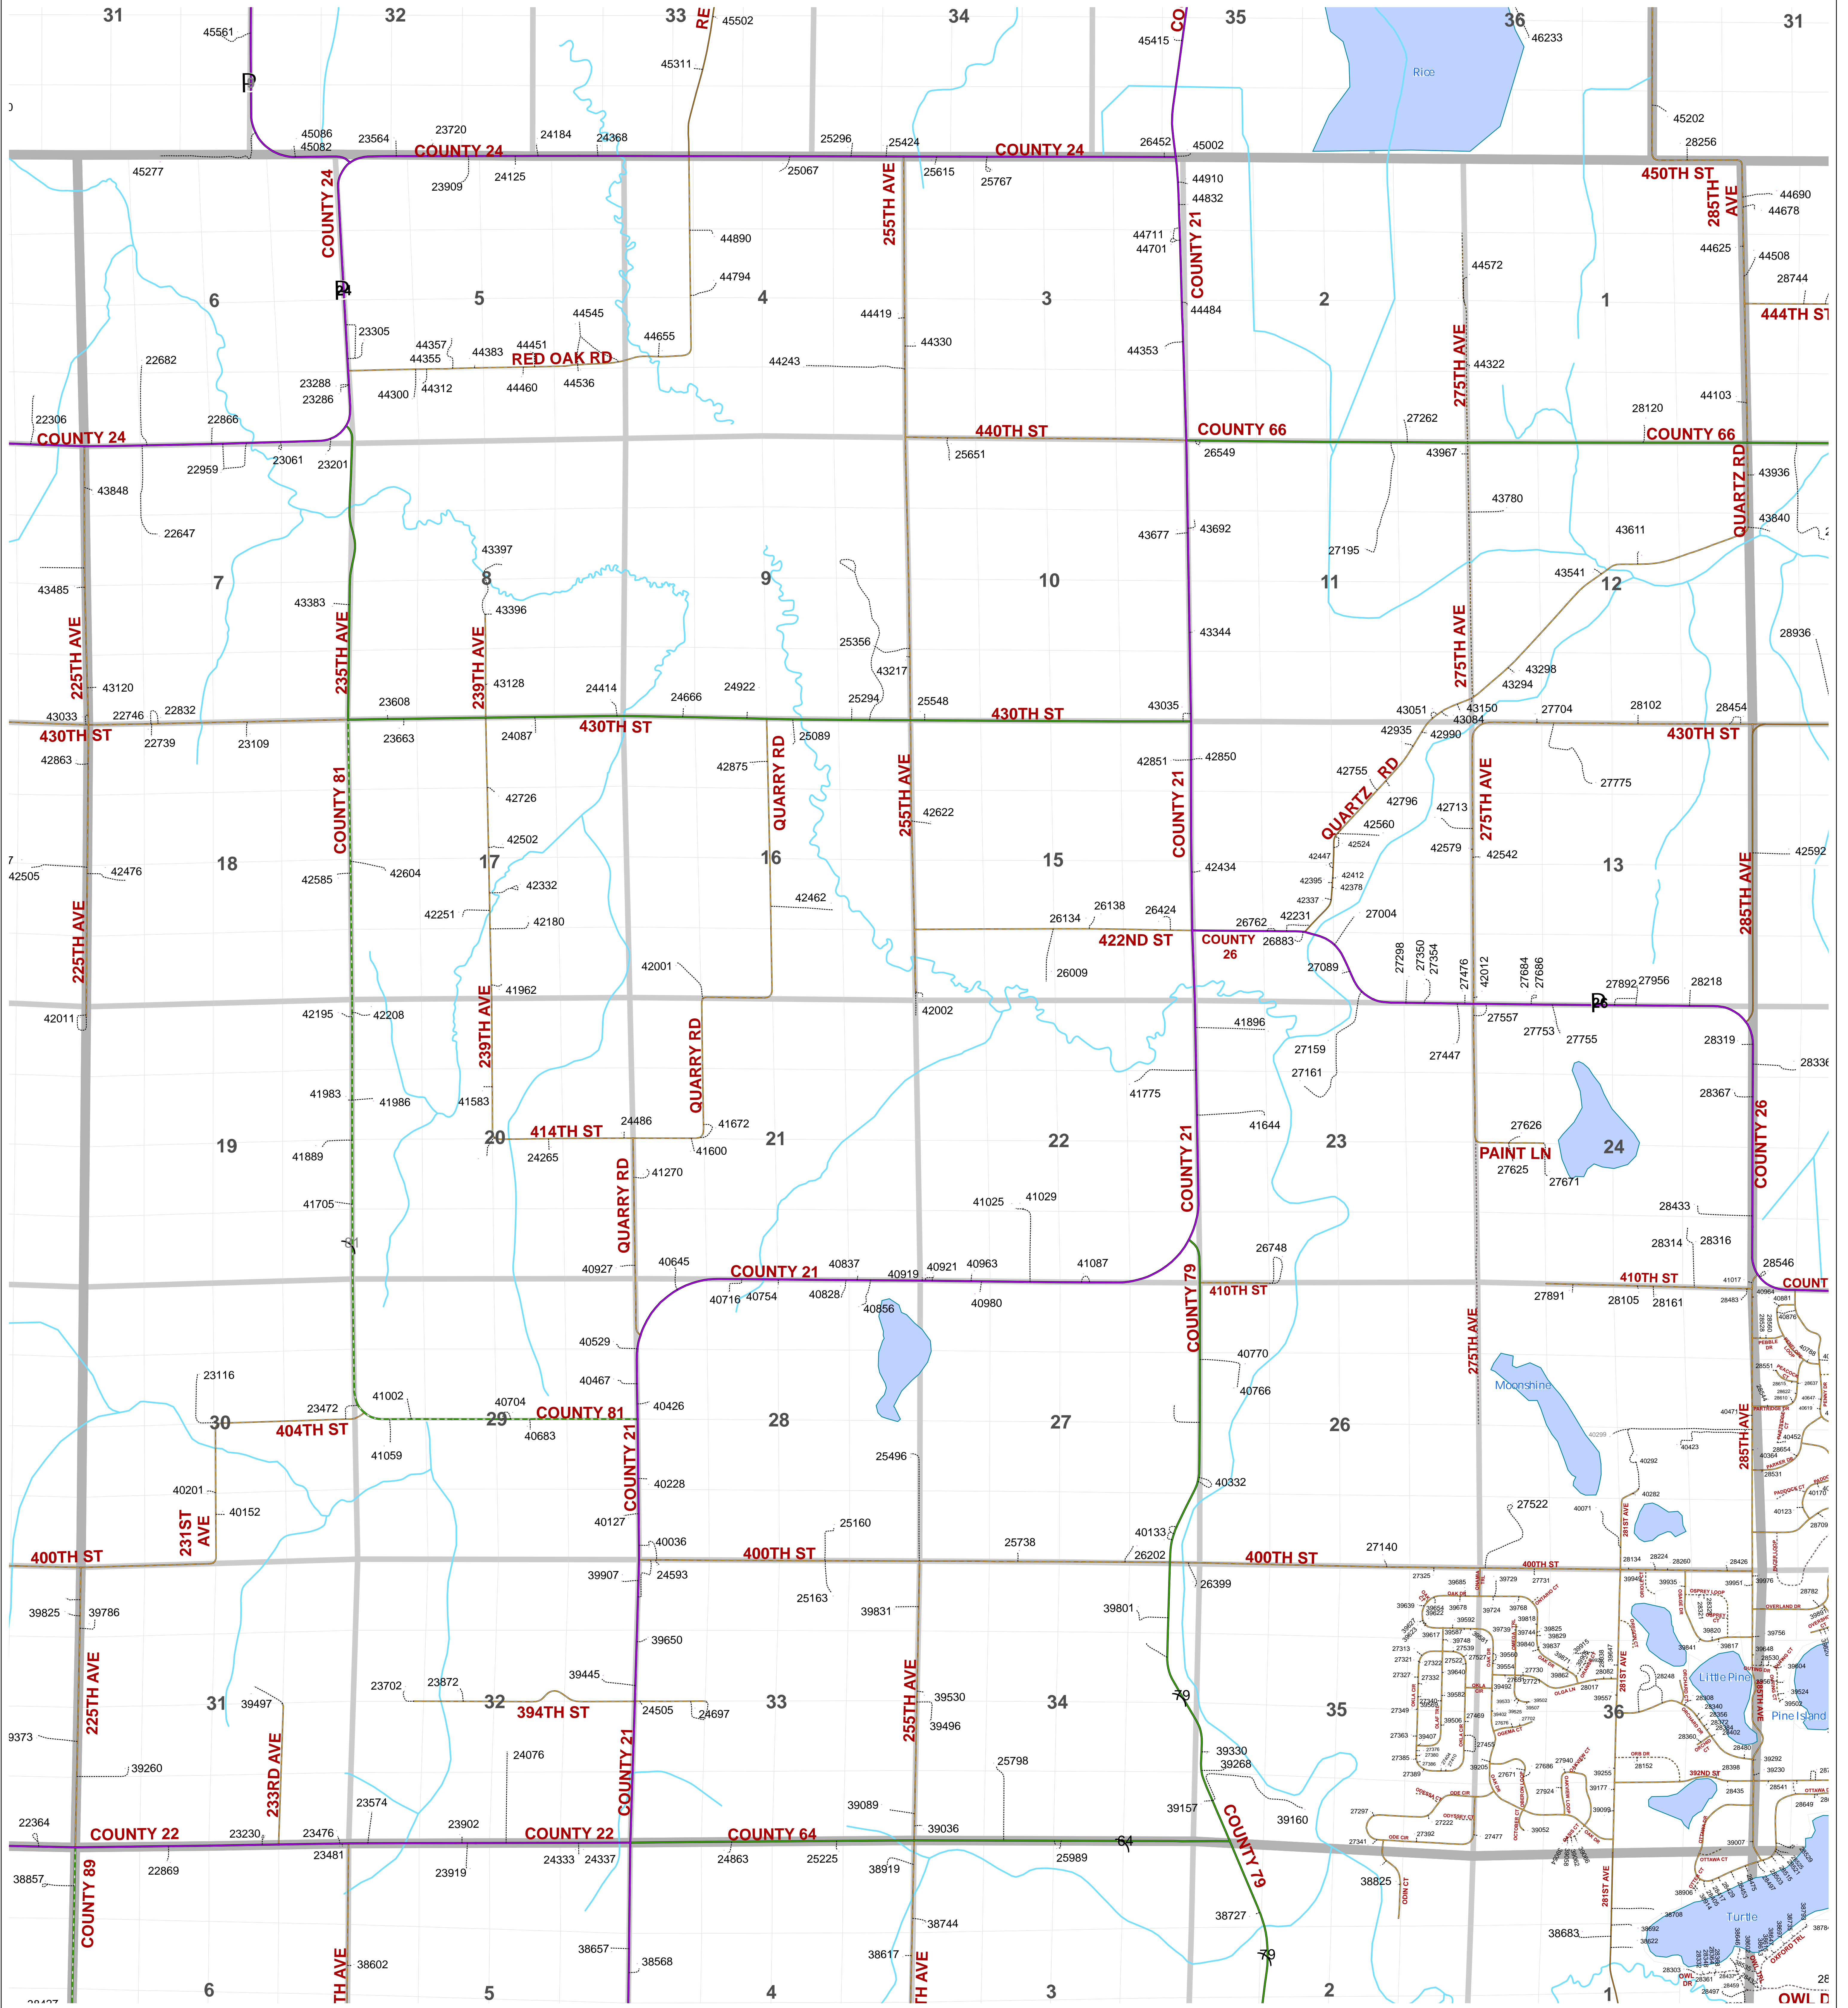

Todd County, Minnesota

E 911 Address Locations

TOWNSHIP: MORAN T 132N R 33 W

Todd County

Todd County GIS
215 1st Ave S - Suite 102
Long Prairie, MN 56347
(phone) 320-732-4248
www.co.todd.mn.us
Created: October 2021

- Interstate
- CSAH-Gravel
- TWP-Gravel
- Driveway
- Lake
- U.S. Highway
- County Road-Paved
- Mn. Maintenance
- Address Site
- City
- State Highway
- County Road-Gravel
- Municipal
- Section
- CSAH-Paved
- TWP-Paved
- Private Road
- Stream