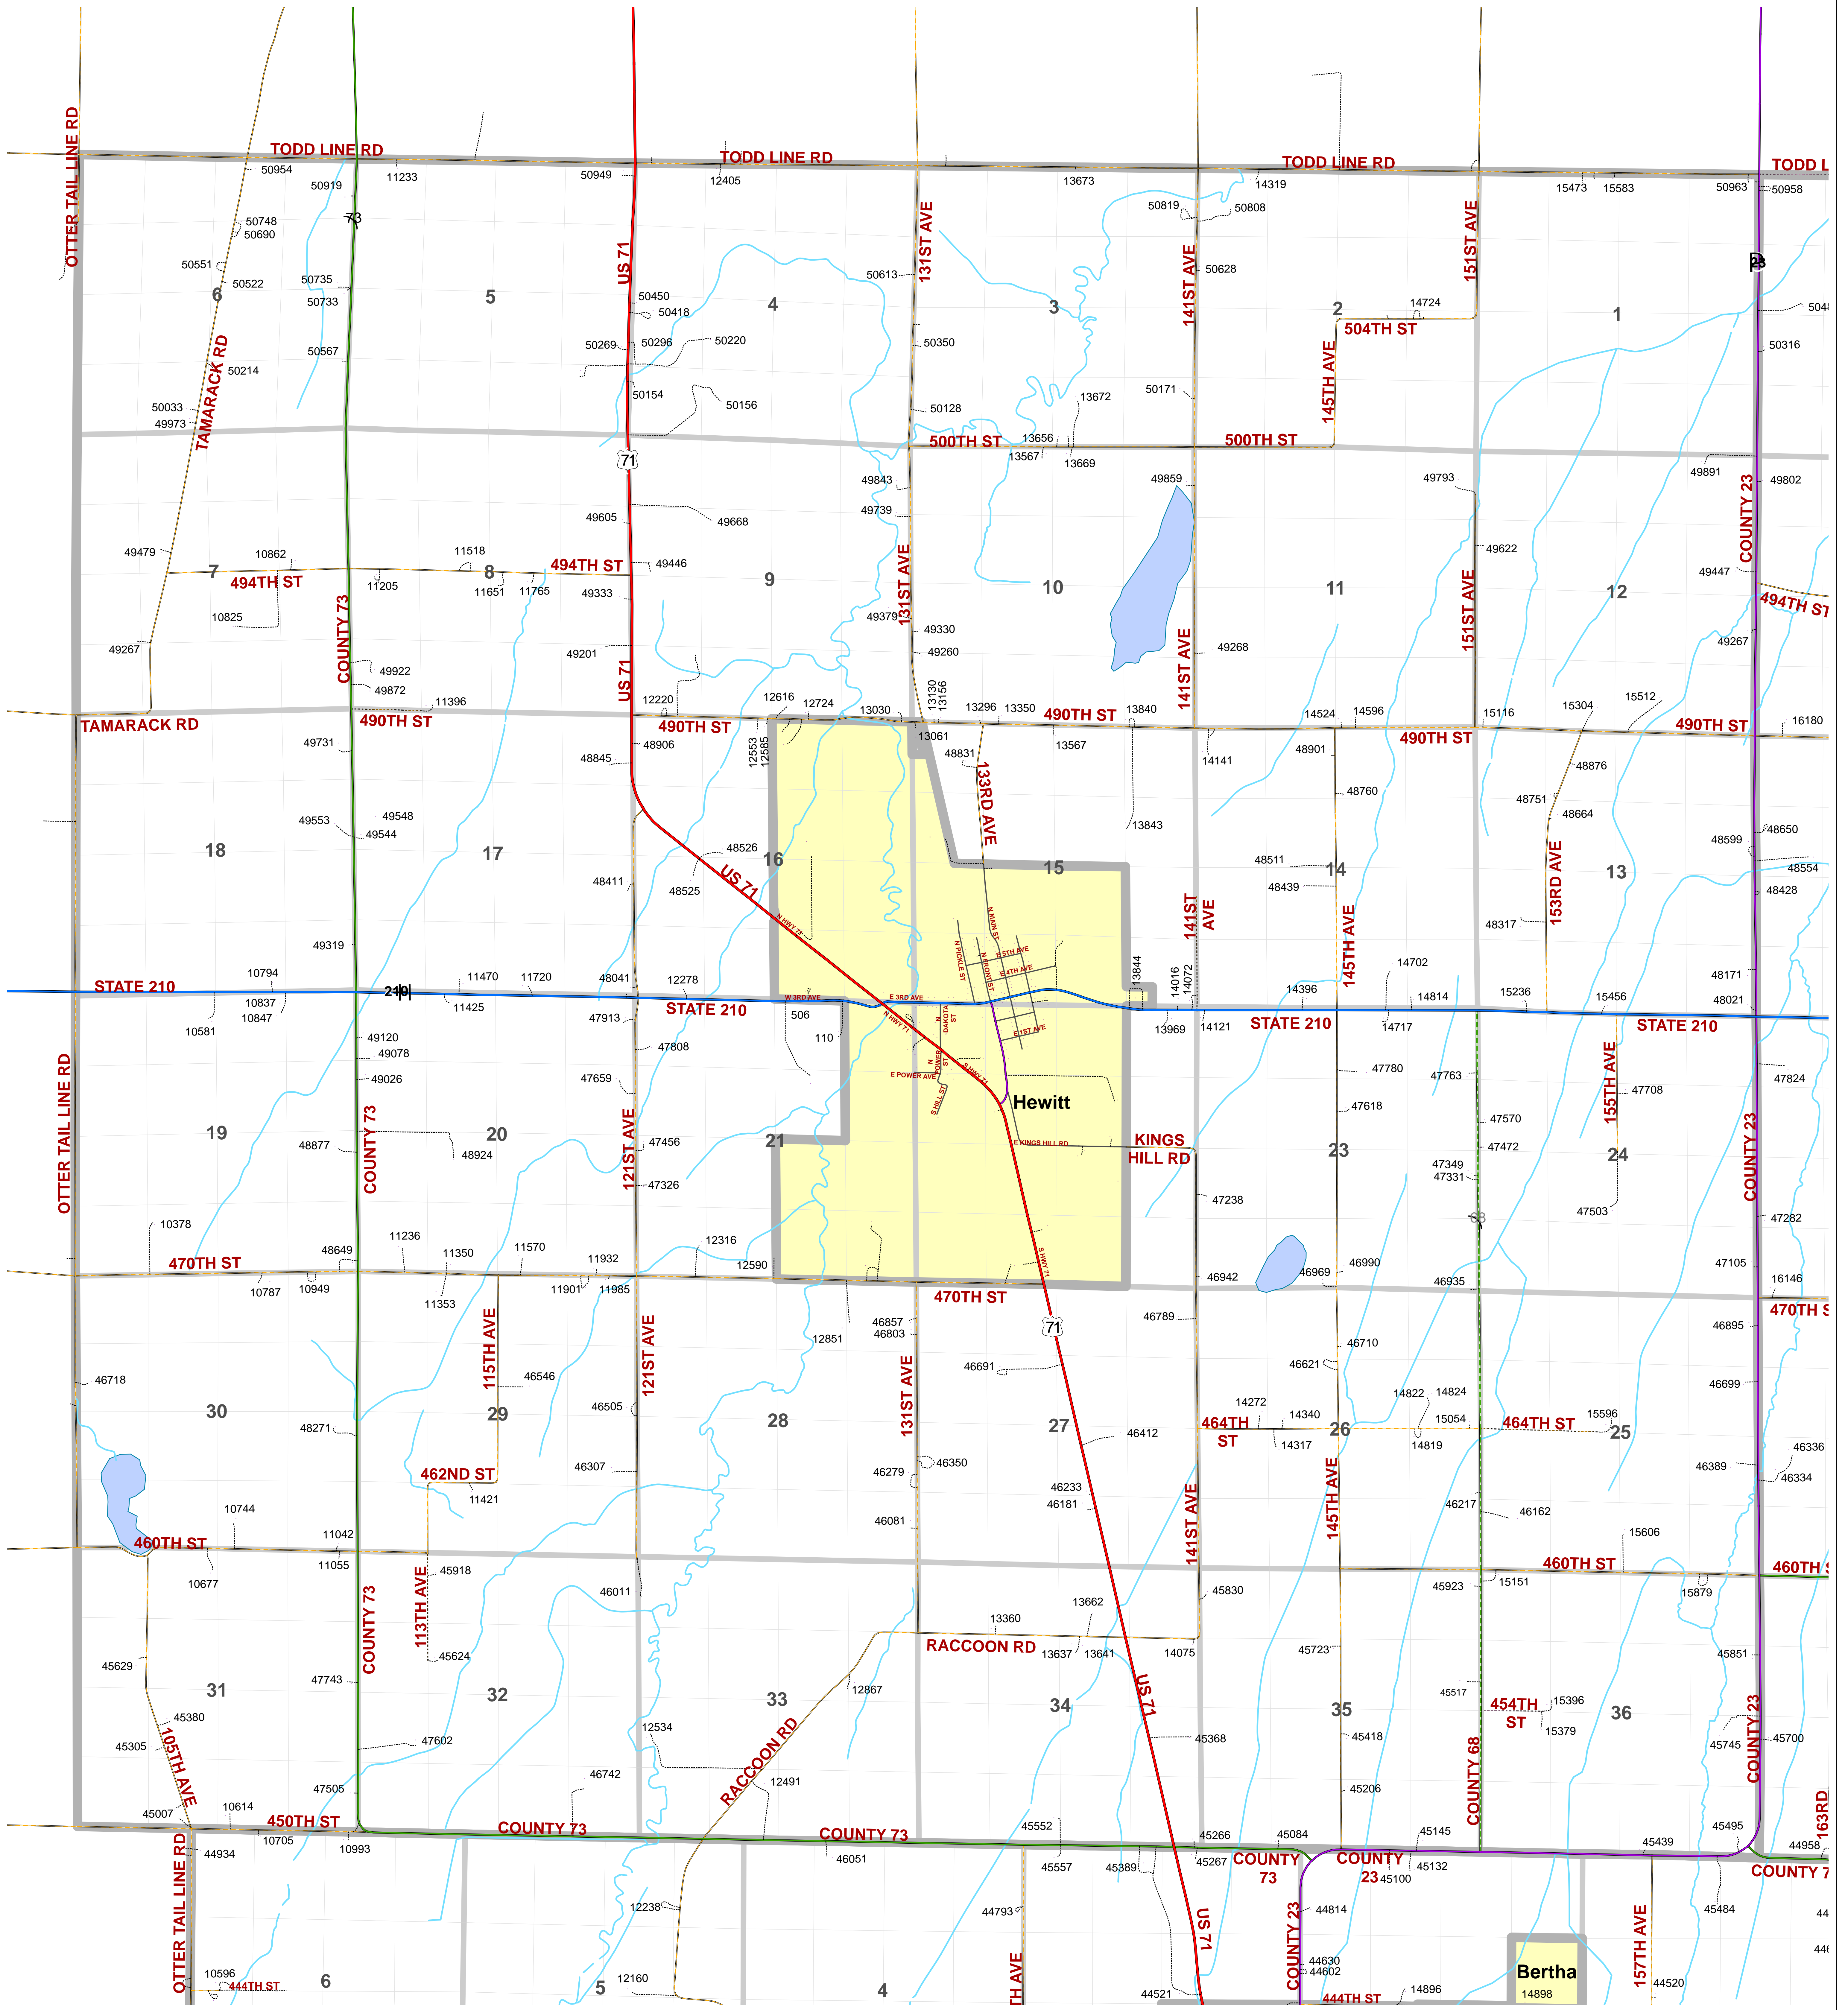

Todd County, Minnesota

E 911 Address Locations

TOWNSHIP: STOWE PRAIRIE T 133N R 35 W

Todd County GIS
215 1st Ave S - Suite 102
Long Prairie, MN 56347
(phone) 320-732-4248
www.co.todd.mn.us
Created: October 2021

- | | | | | |
|---------------|--------------------|-----------------|--------------|------|
| Interstate | CSAH-Gravel | TWP-Gravel | Driveway | Lake |
| U.S. Highway | County Road-Paved | Mn. Maintenance | Address Site | City |
| State Highway | County Road-Gravel | Municipal | Section | |
| CSAH-Paved | TWP-Paved | Private Road | Stream | |