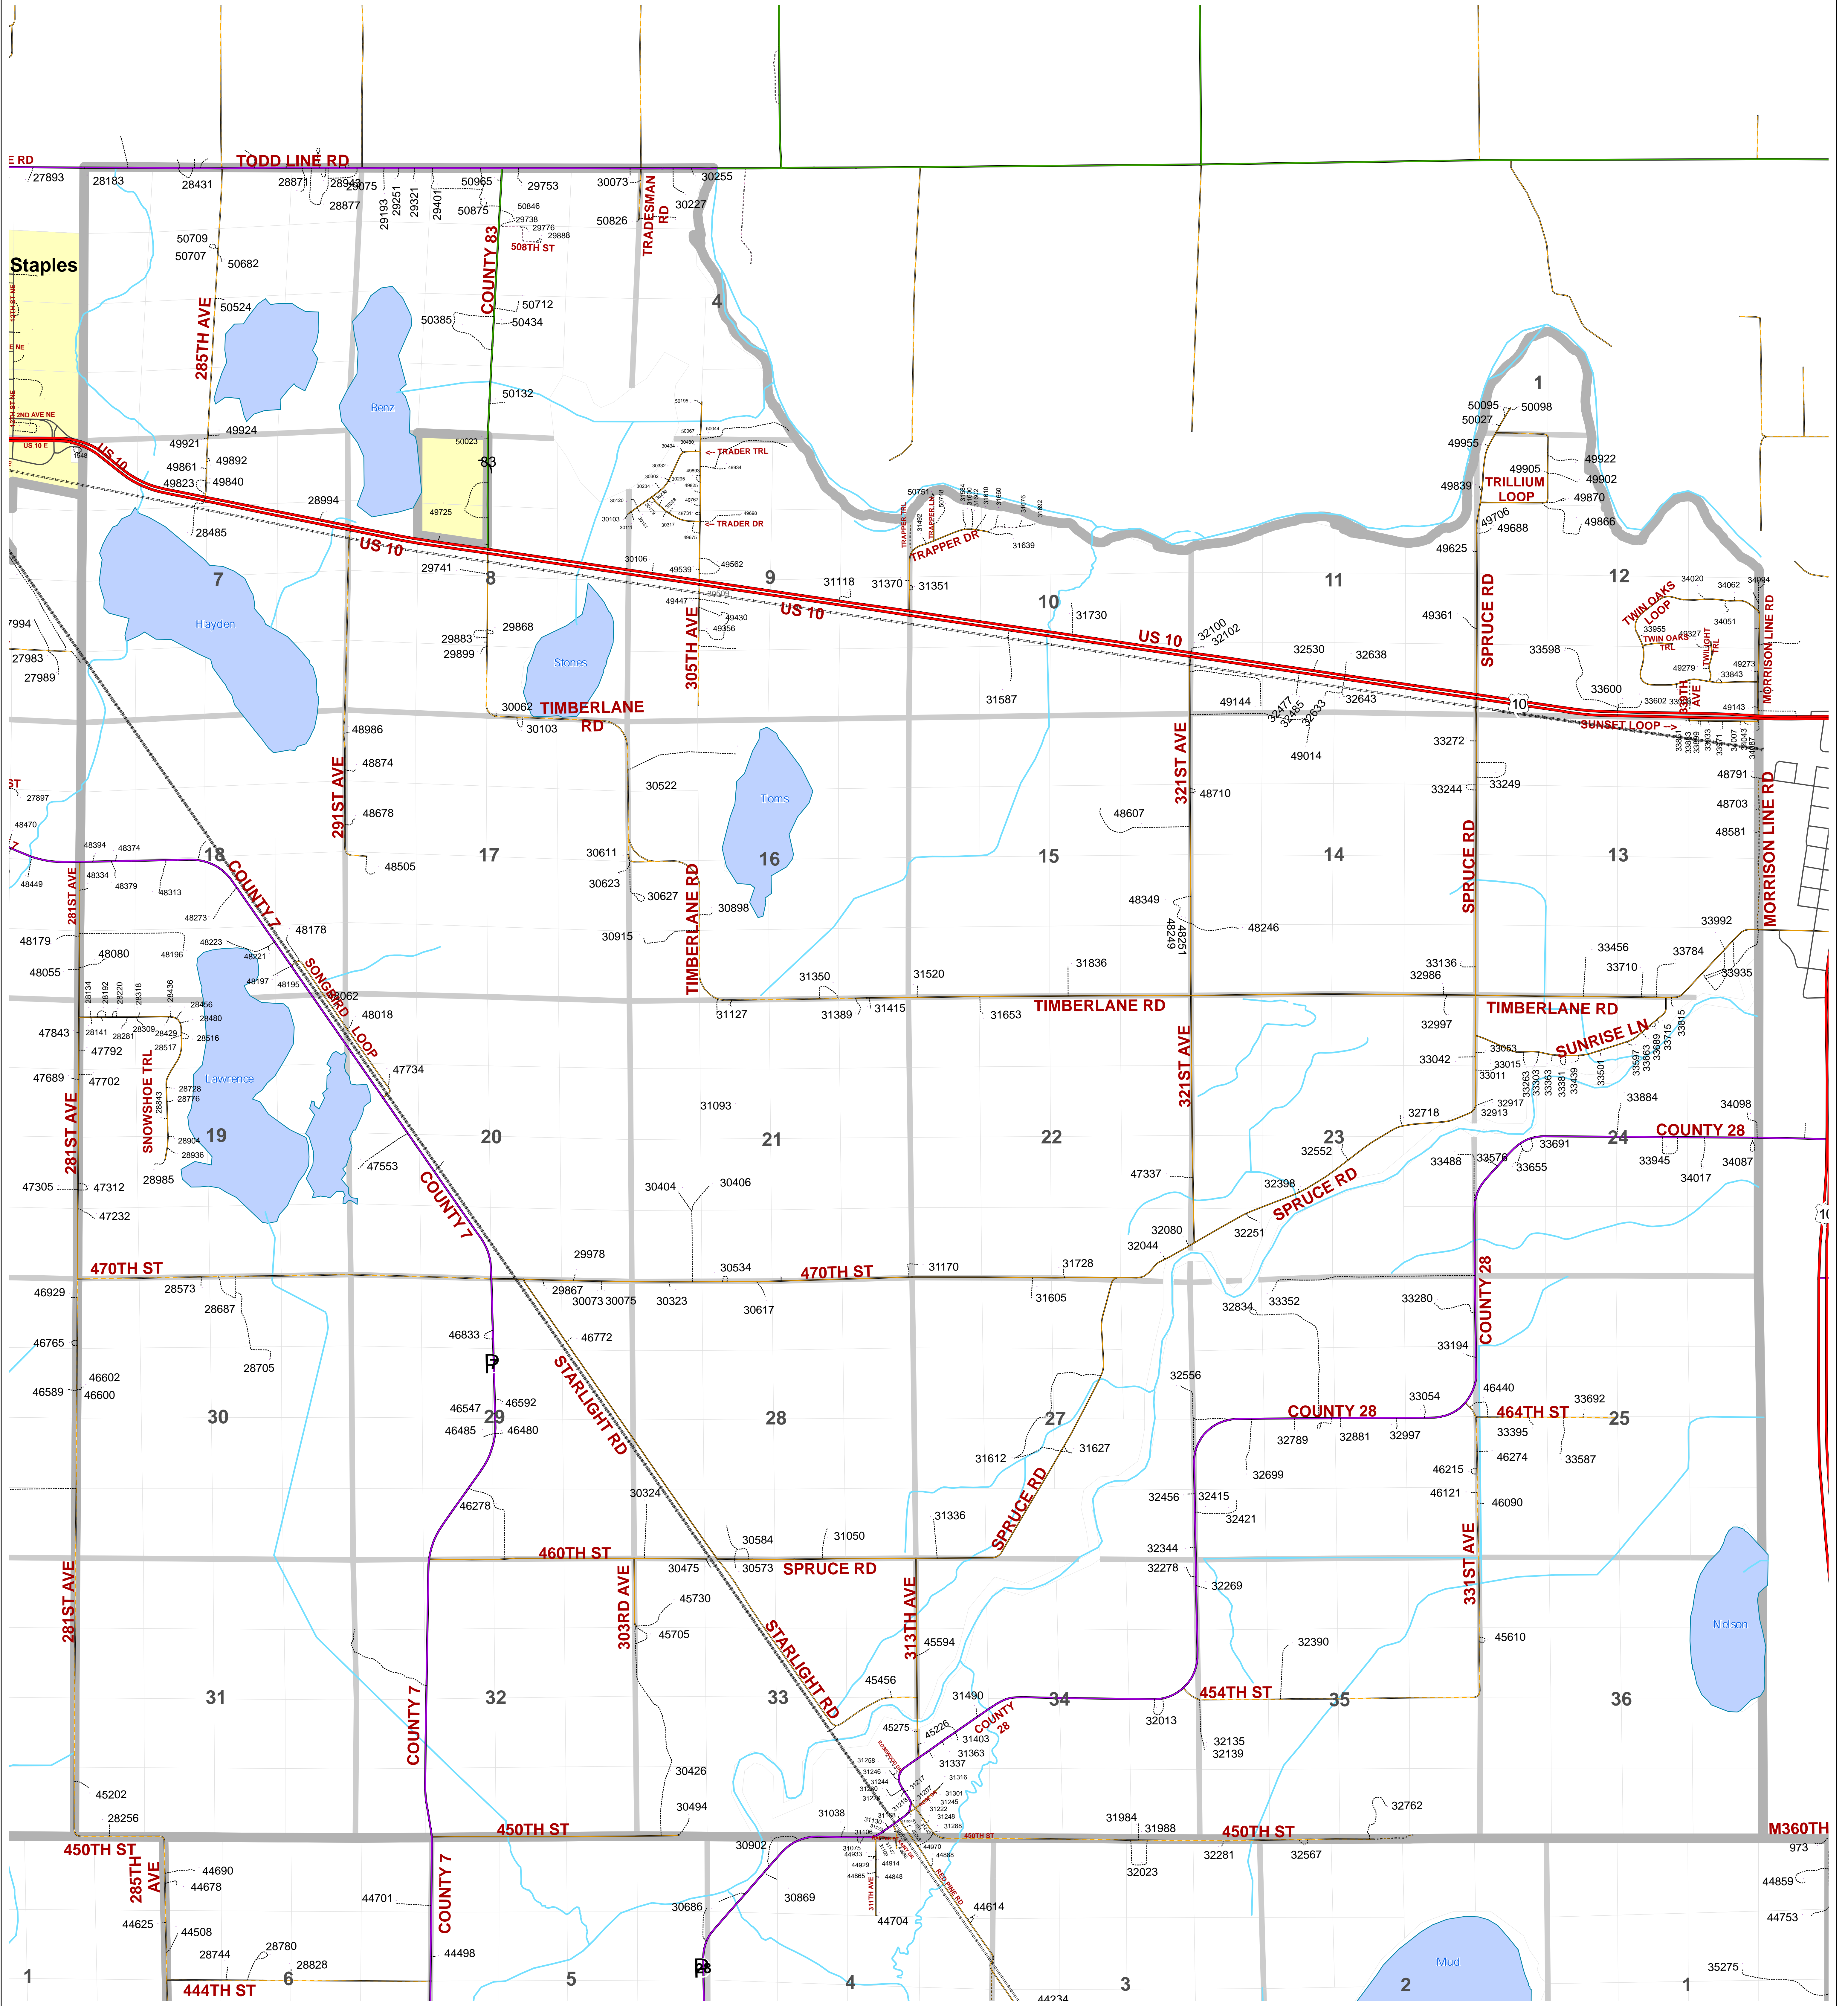

Todd County, Minnesota

E 911 Address Locations

TOWNSHIP: VILLARD T 133N R 32 W

Todd County GIS
 215 1st Ave S - Suite 102
 Long Prairie, MN 56347
 (phone) 320-732-4248
 www.co.todd.mn.us
 Created: October 2021

- Interstate
- U.S. Highway
- State Highway
- CSAH-Paved
- CSAH-Gravel
- County Road-Paved
- County Road-Gravel
- TWP-Paved
- TWP-Gravel
- Mn. Maintenance
- Municipal
- Private Road
- Driveway
- Address Site
- Section
- Stream
- Lake
- City