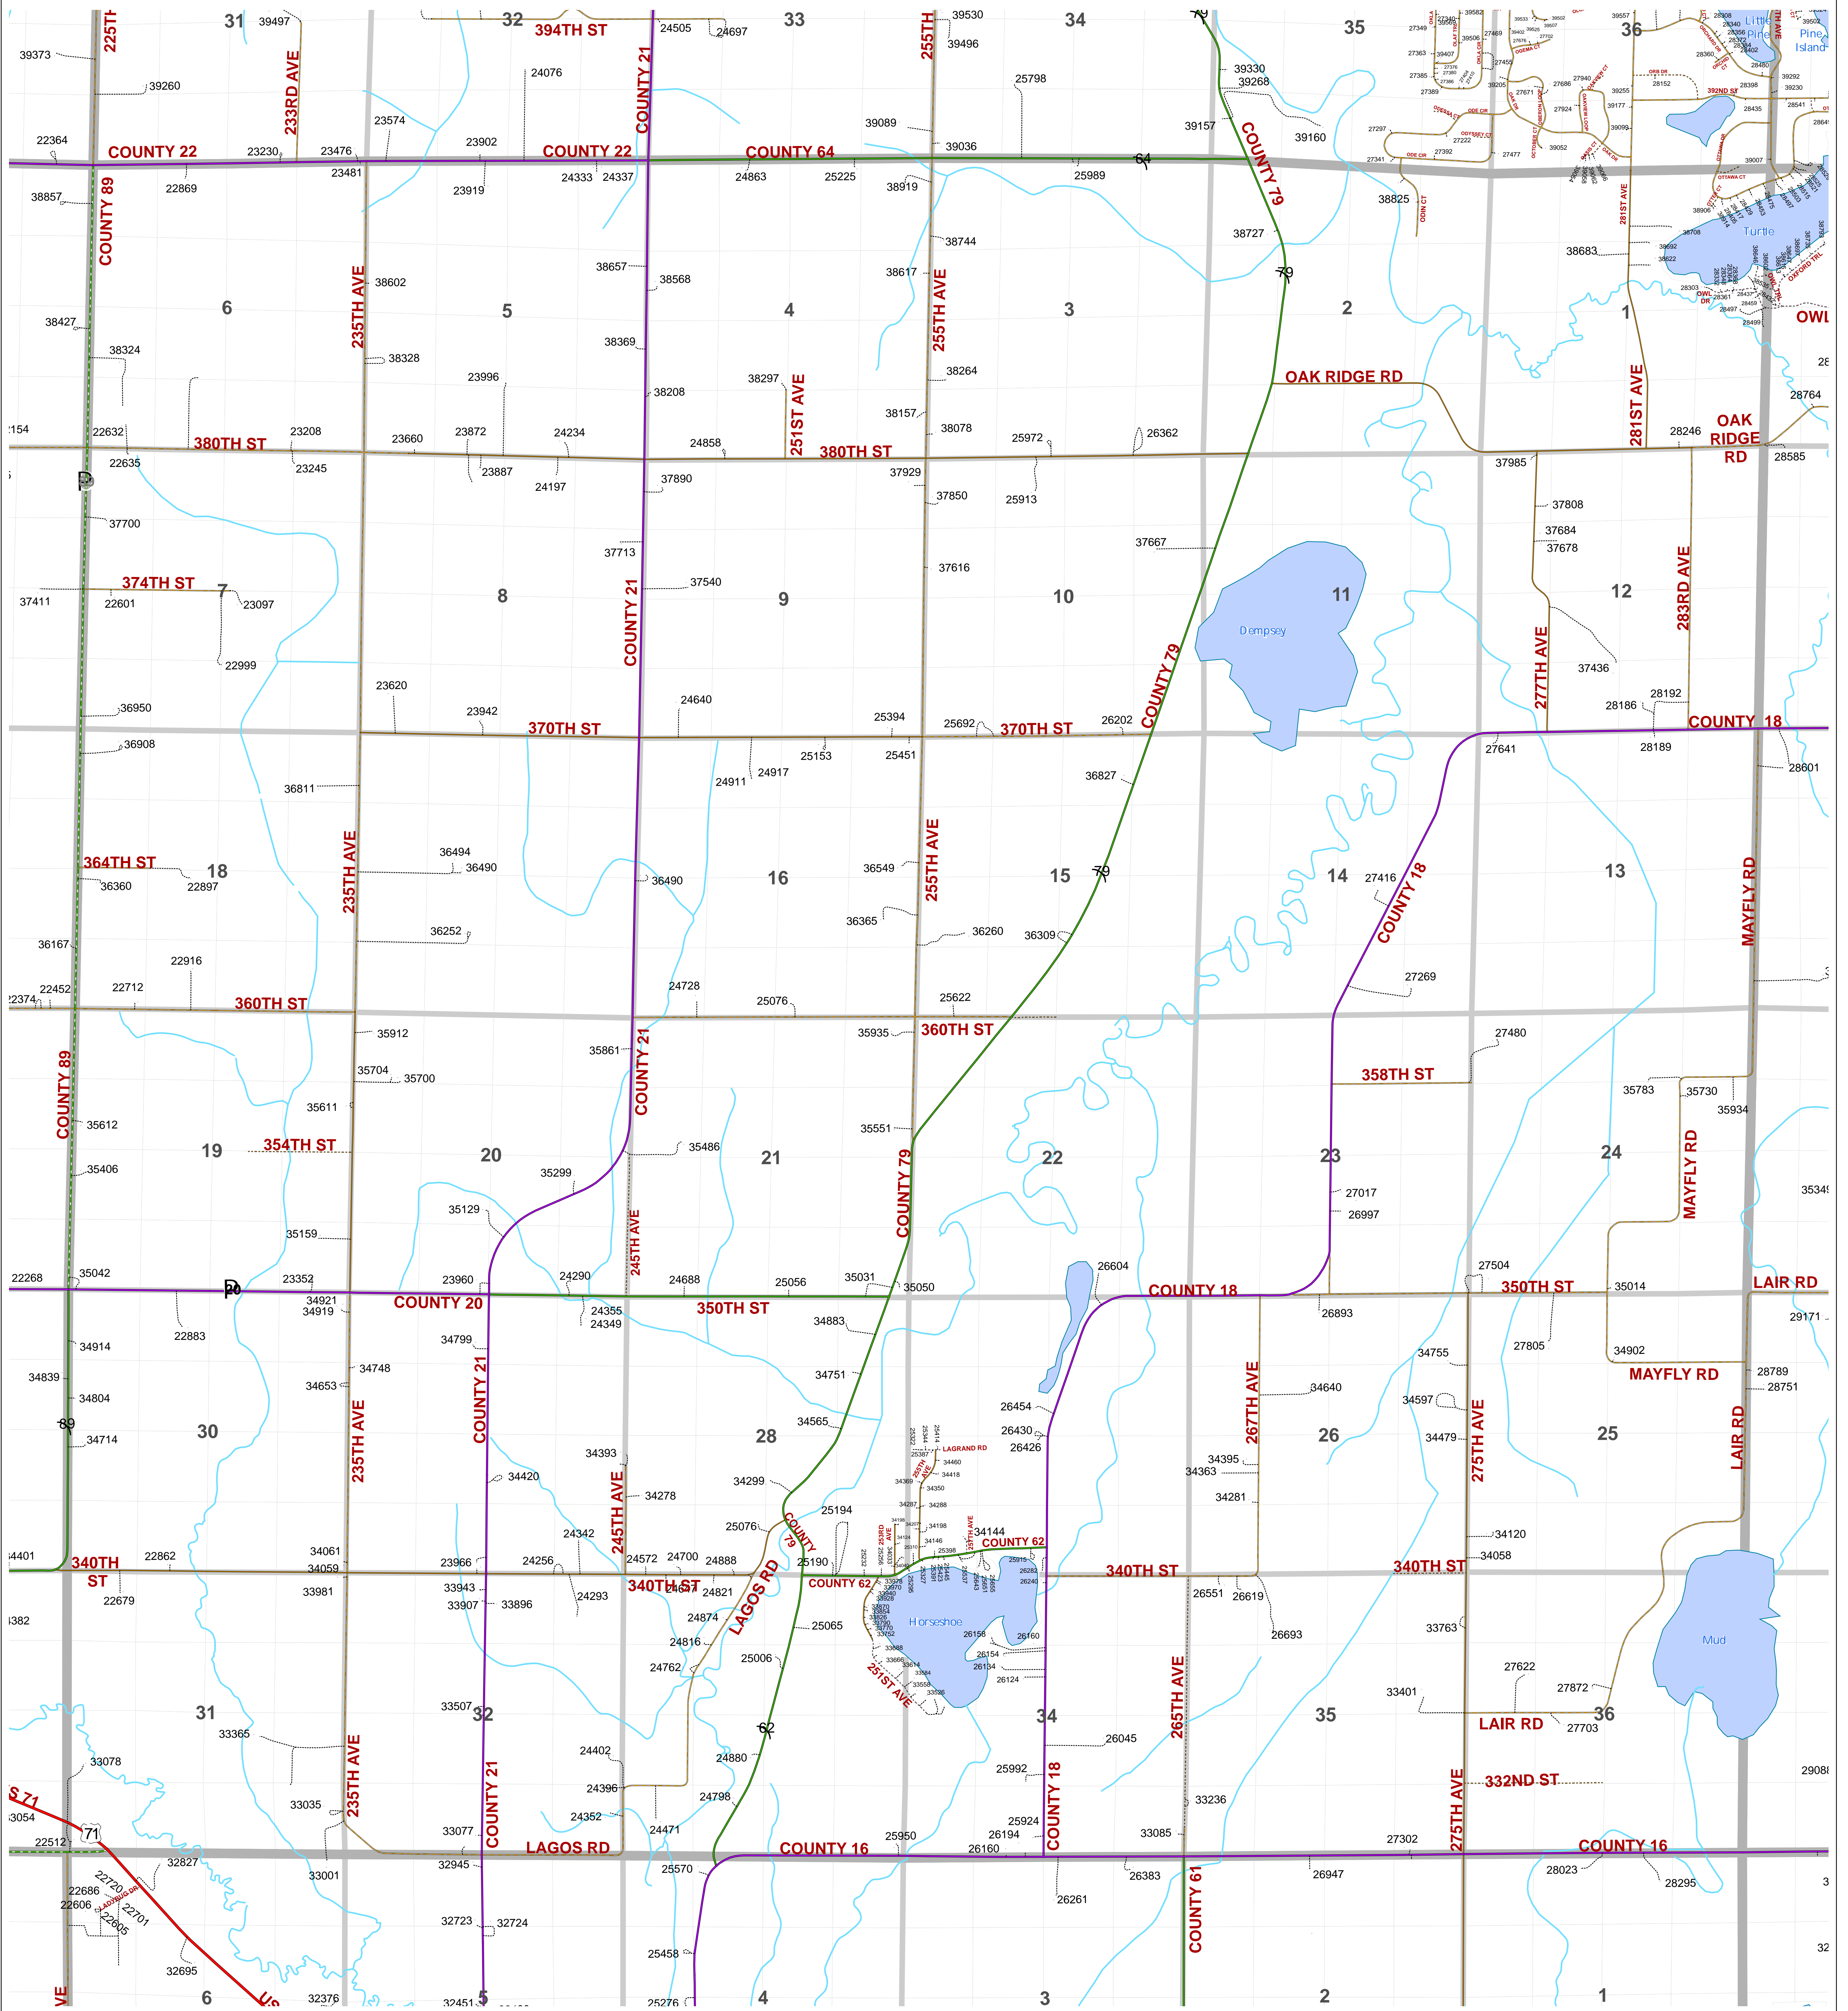

Todd County, Minnesota

E 911 Address Locations

TOWNSHIP: WARD

T 131N R 33 W

Todd County

MINNESOTA

Todd County GIS
215 1st Ave S - Suite 102
Long Prairie, MN 56347
(phone) 320-732-4248
www.co.todd.mn.us

Created: October 2021

- Interstate
- U.S. Highway
- State Highway
- CSAH-Paved
- CSAH-Gravel
- County Road-Paved
- County Road-Gravel
- TWP-Paved
- TWP-Gravel
- Mn. Maintenance
- Municipal
- Private Road
- Driveway
- Address Site
- Section
- Stream
- Lake
- City