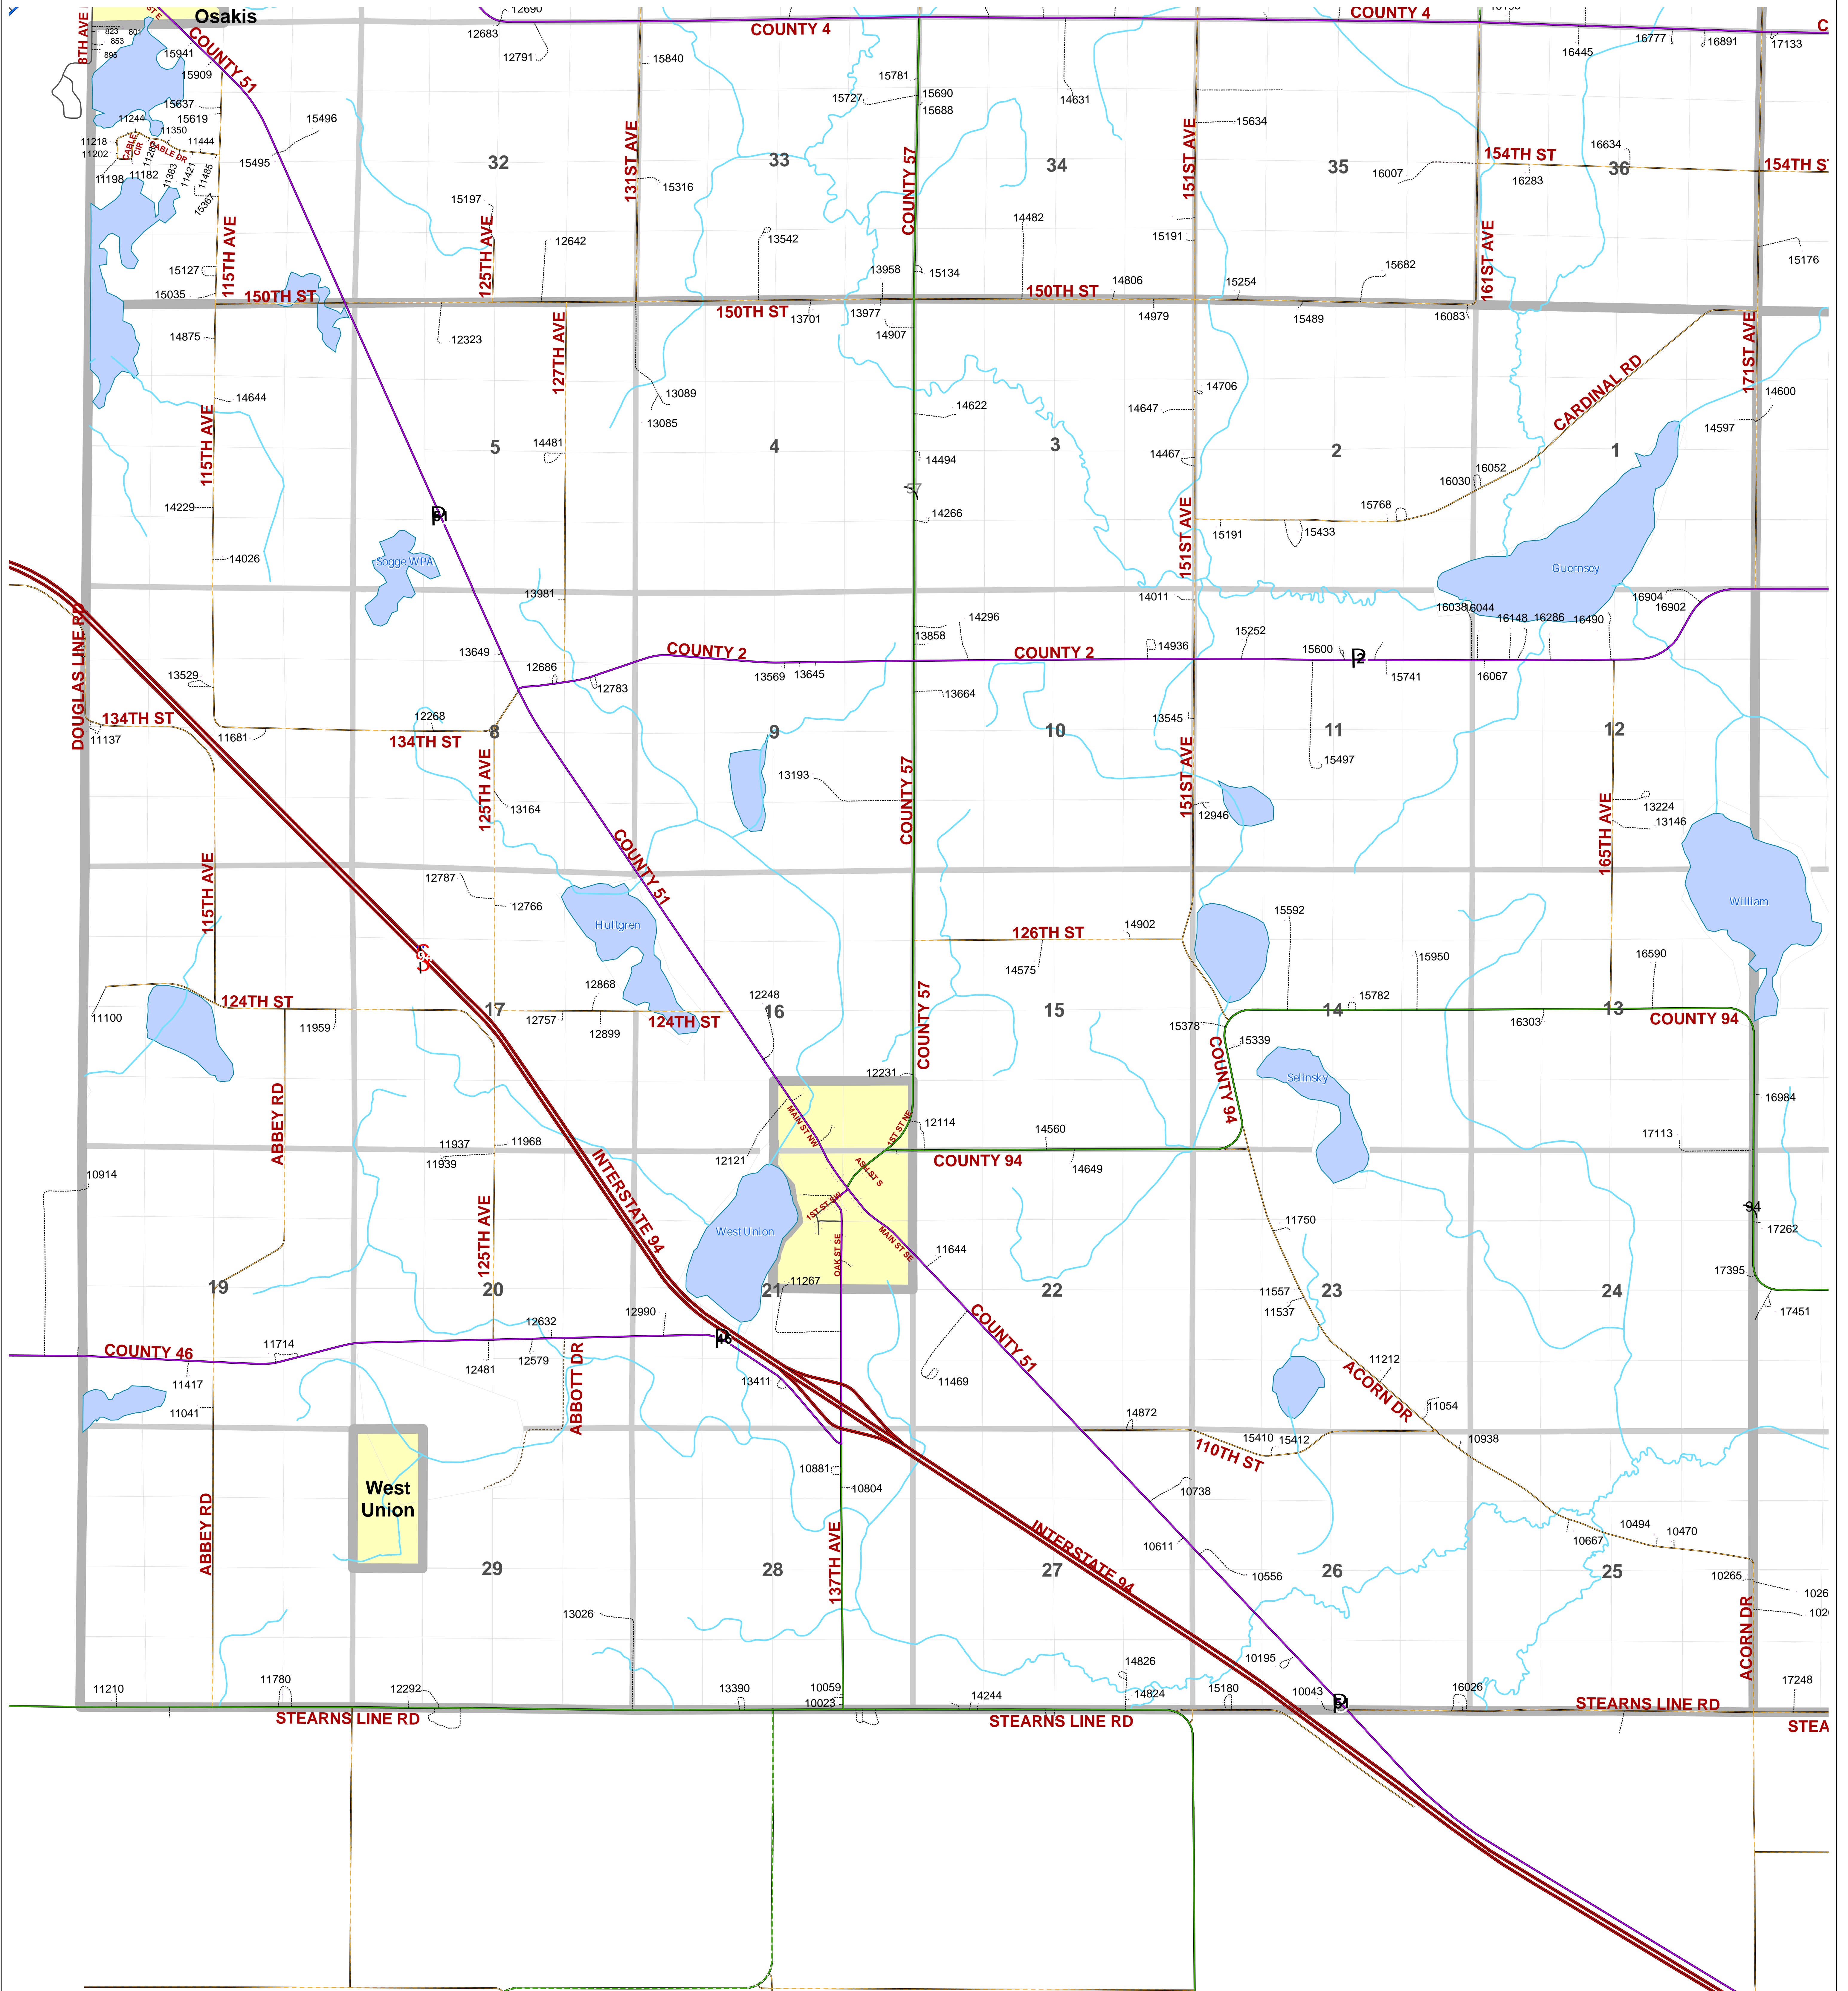

Todd County, Minnesota E 911 Address Locations

TOWNSHIP: WEST UNION T 127N R 35 W

Todd County

MINNESOTA

Todd County GIS
215 1st Ave S - Suite 102
Long Prairie, MN 56347
(phone) 320-732-4248
www.co.todd.mn.us

Created: October 2021

- Interstate
- U.S. Highway
- State Highway
- CSAH-Paved

- CSAH-Gravel
- County Road-Paved
- County Road-Gravel
- TWP-Paved

1:13,000

- TWP-Gravel
- Mn. Maintenance
- Municipal
- Private Road

- Driveway
- Address Site
- Section
- Stream

- Lake
- City

The Todd County GIS Department has made every effort to provide the most accurate and up-to-date information available in this publication and cannot be held responsible for any unforeseen errors or omissions.