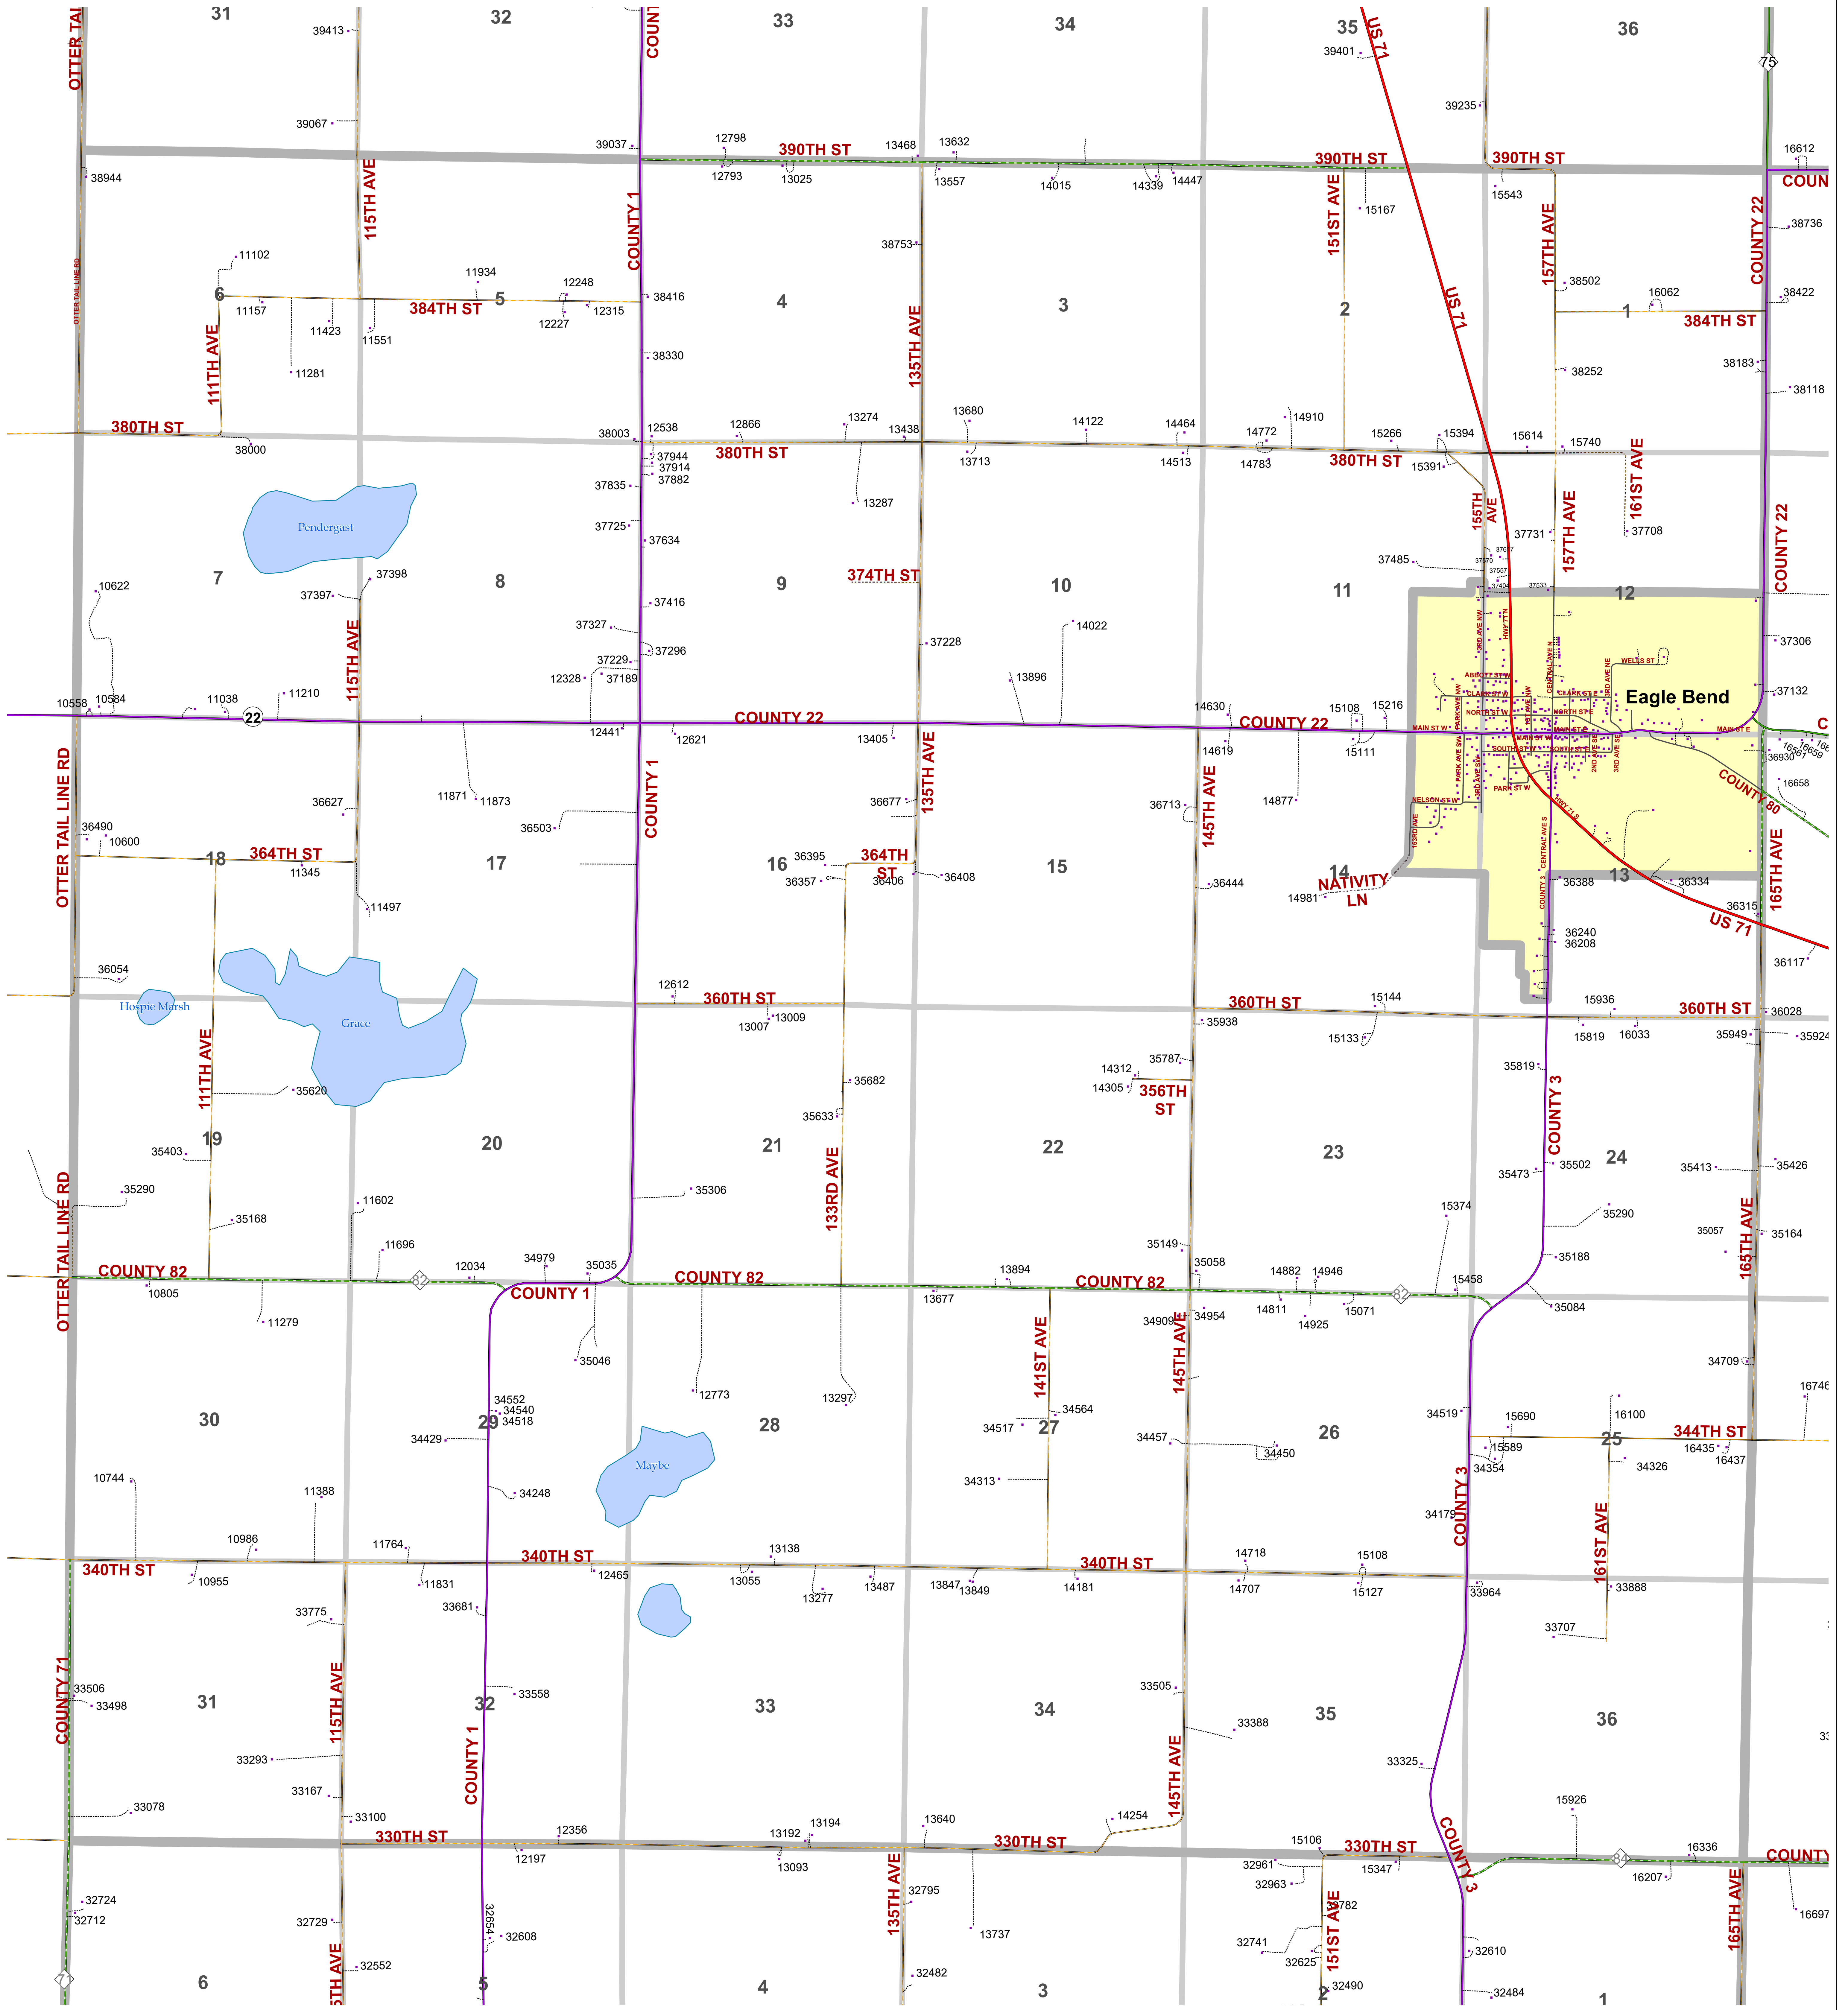

Todd County, Minnesota

E911 Address Locations

TOWNSHIP: WYKEHAM T131N R35W

Todd County GIS
 215 1st Ave S - Suite 102
 Long Prairie, MN 56347
 320-732-4248
 www.co.todd.mn.us
 Created: June 2024

- | | | | | |
|---------------|--------------------|------------------|--------------|------|
| Interstate | CSAH-Gravel | TWP-Gravel | Address Site | City |
| U.S. Highway | County Road-Paved | Min. Maintenance | Driveway | |
| State Highway | County Road-Gravel | Municipal | Lake | |
| CSAH-Paved | TWP-Paved | Private Road | Stream | |

1:13,000

The Todd County GIS Department has made every effort to provide the most accurate and up-to-date information available in this publication and cannot be held responsible for any unforeseen errors or omissions.