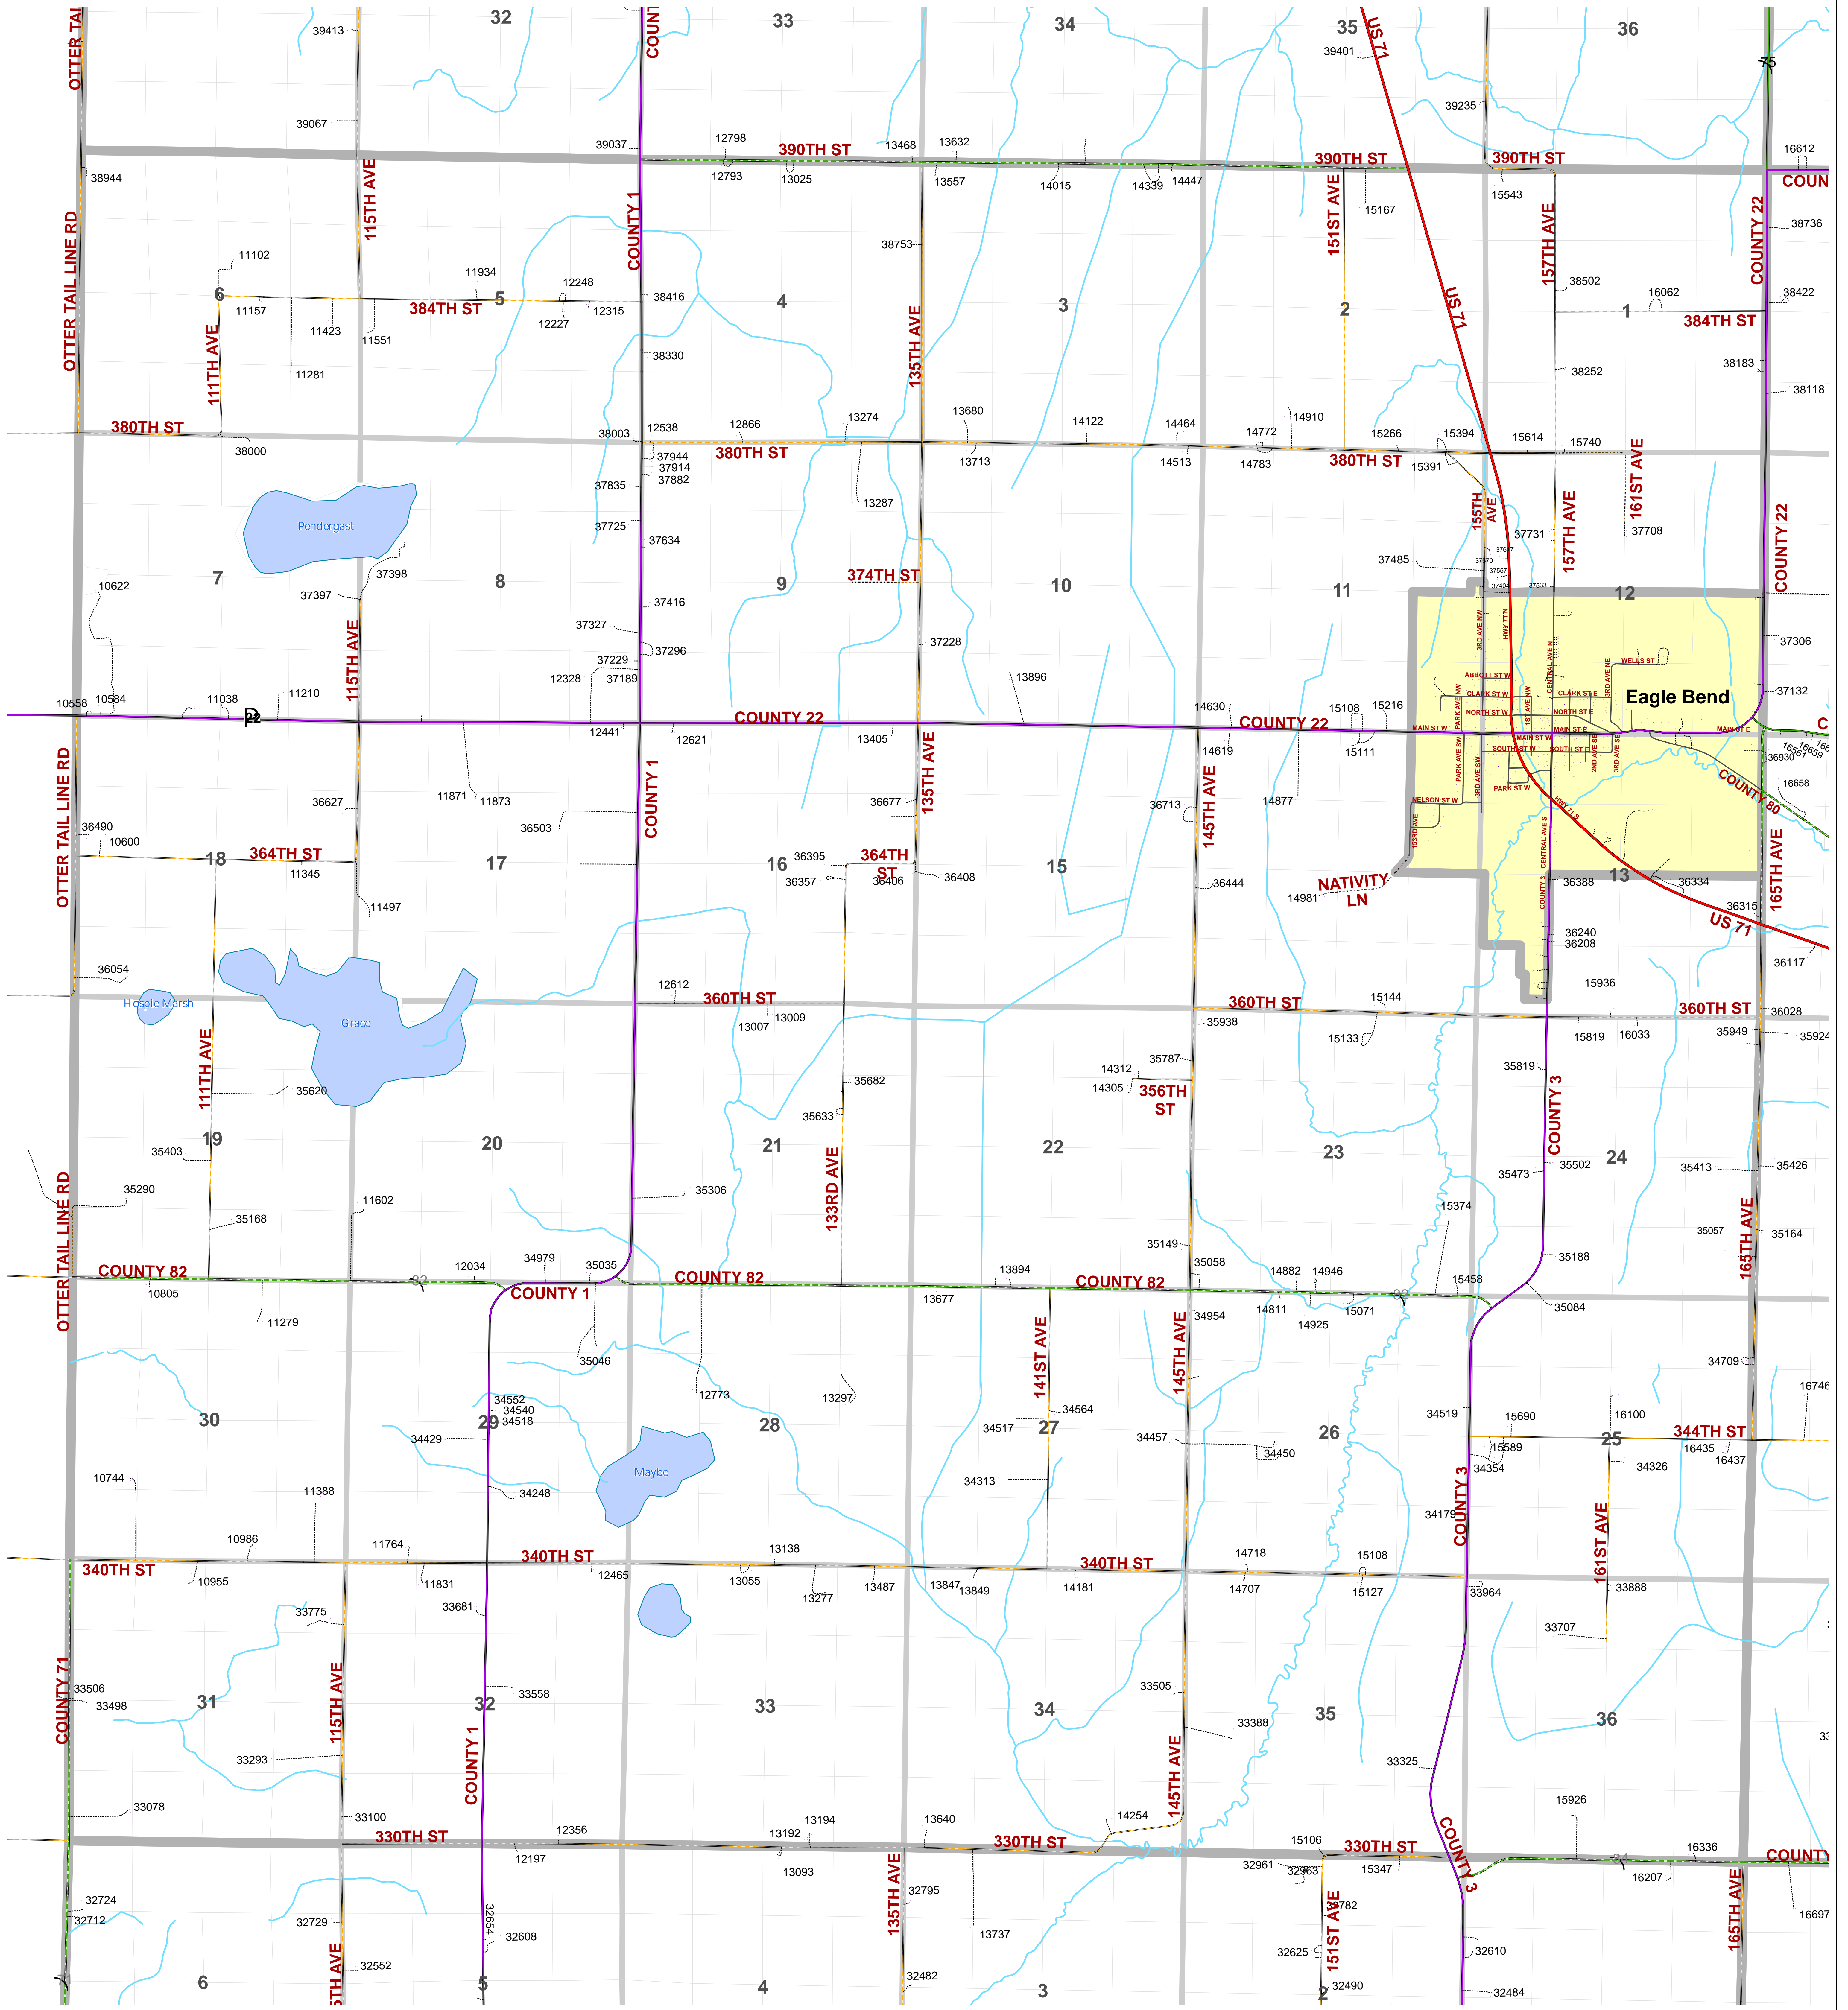

# Todd County, Minnesota

## E 911 Address Locations

TOWNSHIP: WYKEHAM T 131N R 35 W

Todd County GIS  
 215 1st Ave S - Suite 102  
 Long Prairie, MN 56347  
 (phone) 320-732-4248  
 www.co.todd.mn.us  
 Created: October 2021

- |               |                    |                 |              |      |
|---------------|--------------------|-----------------|--------------|------|
| Interstate    | CSAH-Gravel        | TWP-Gravel      | Driveway     | Lake |
| U.S. Highway  | County Road-Paved  | Mn. Maintenance | Address Site | City |
| State Highway | County Road-Gravel | Municipal       | Section      |      |
| CSAH-Paved    | TWP-Paved          | Private Road    | Stream       |      |